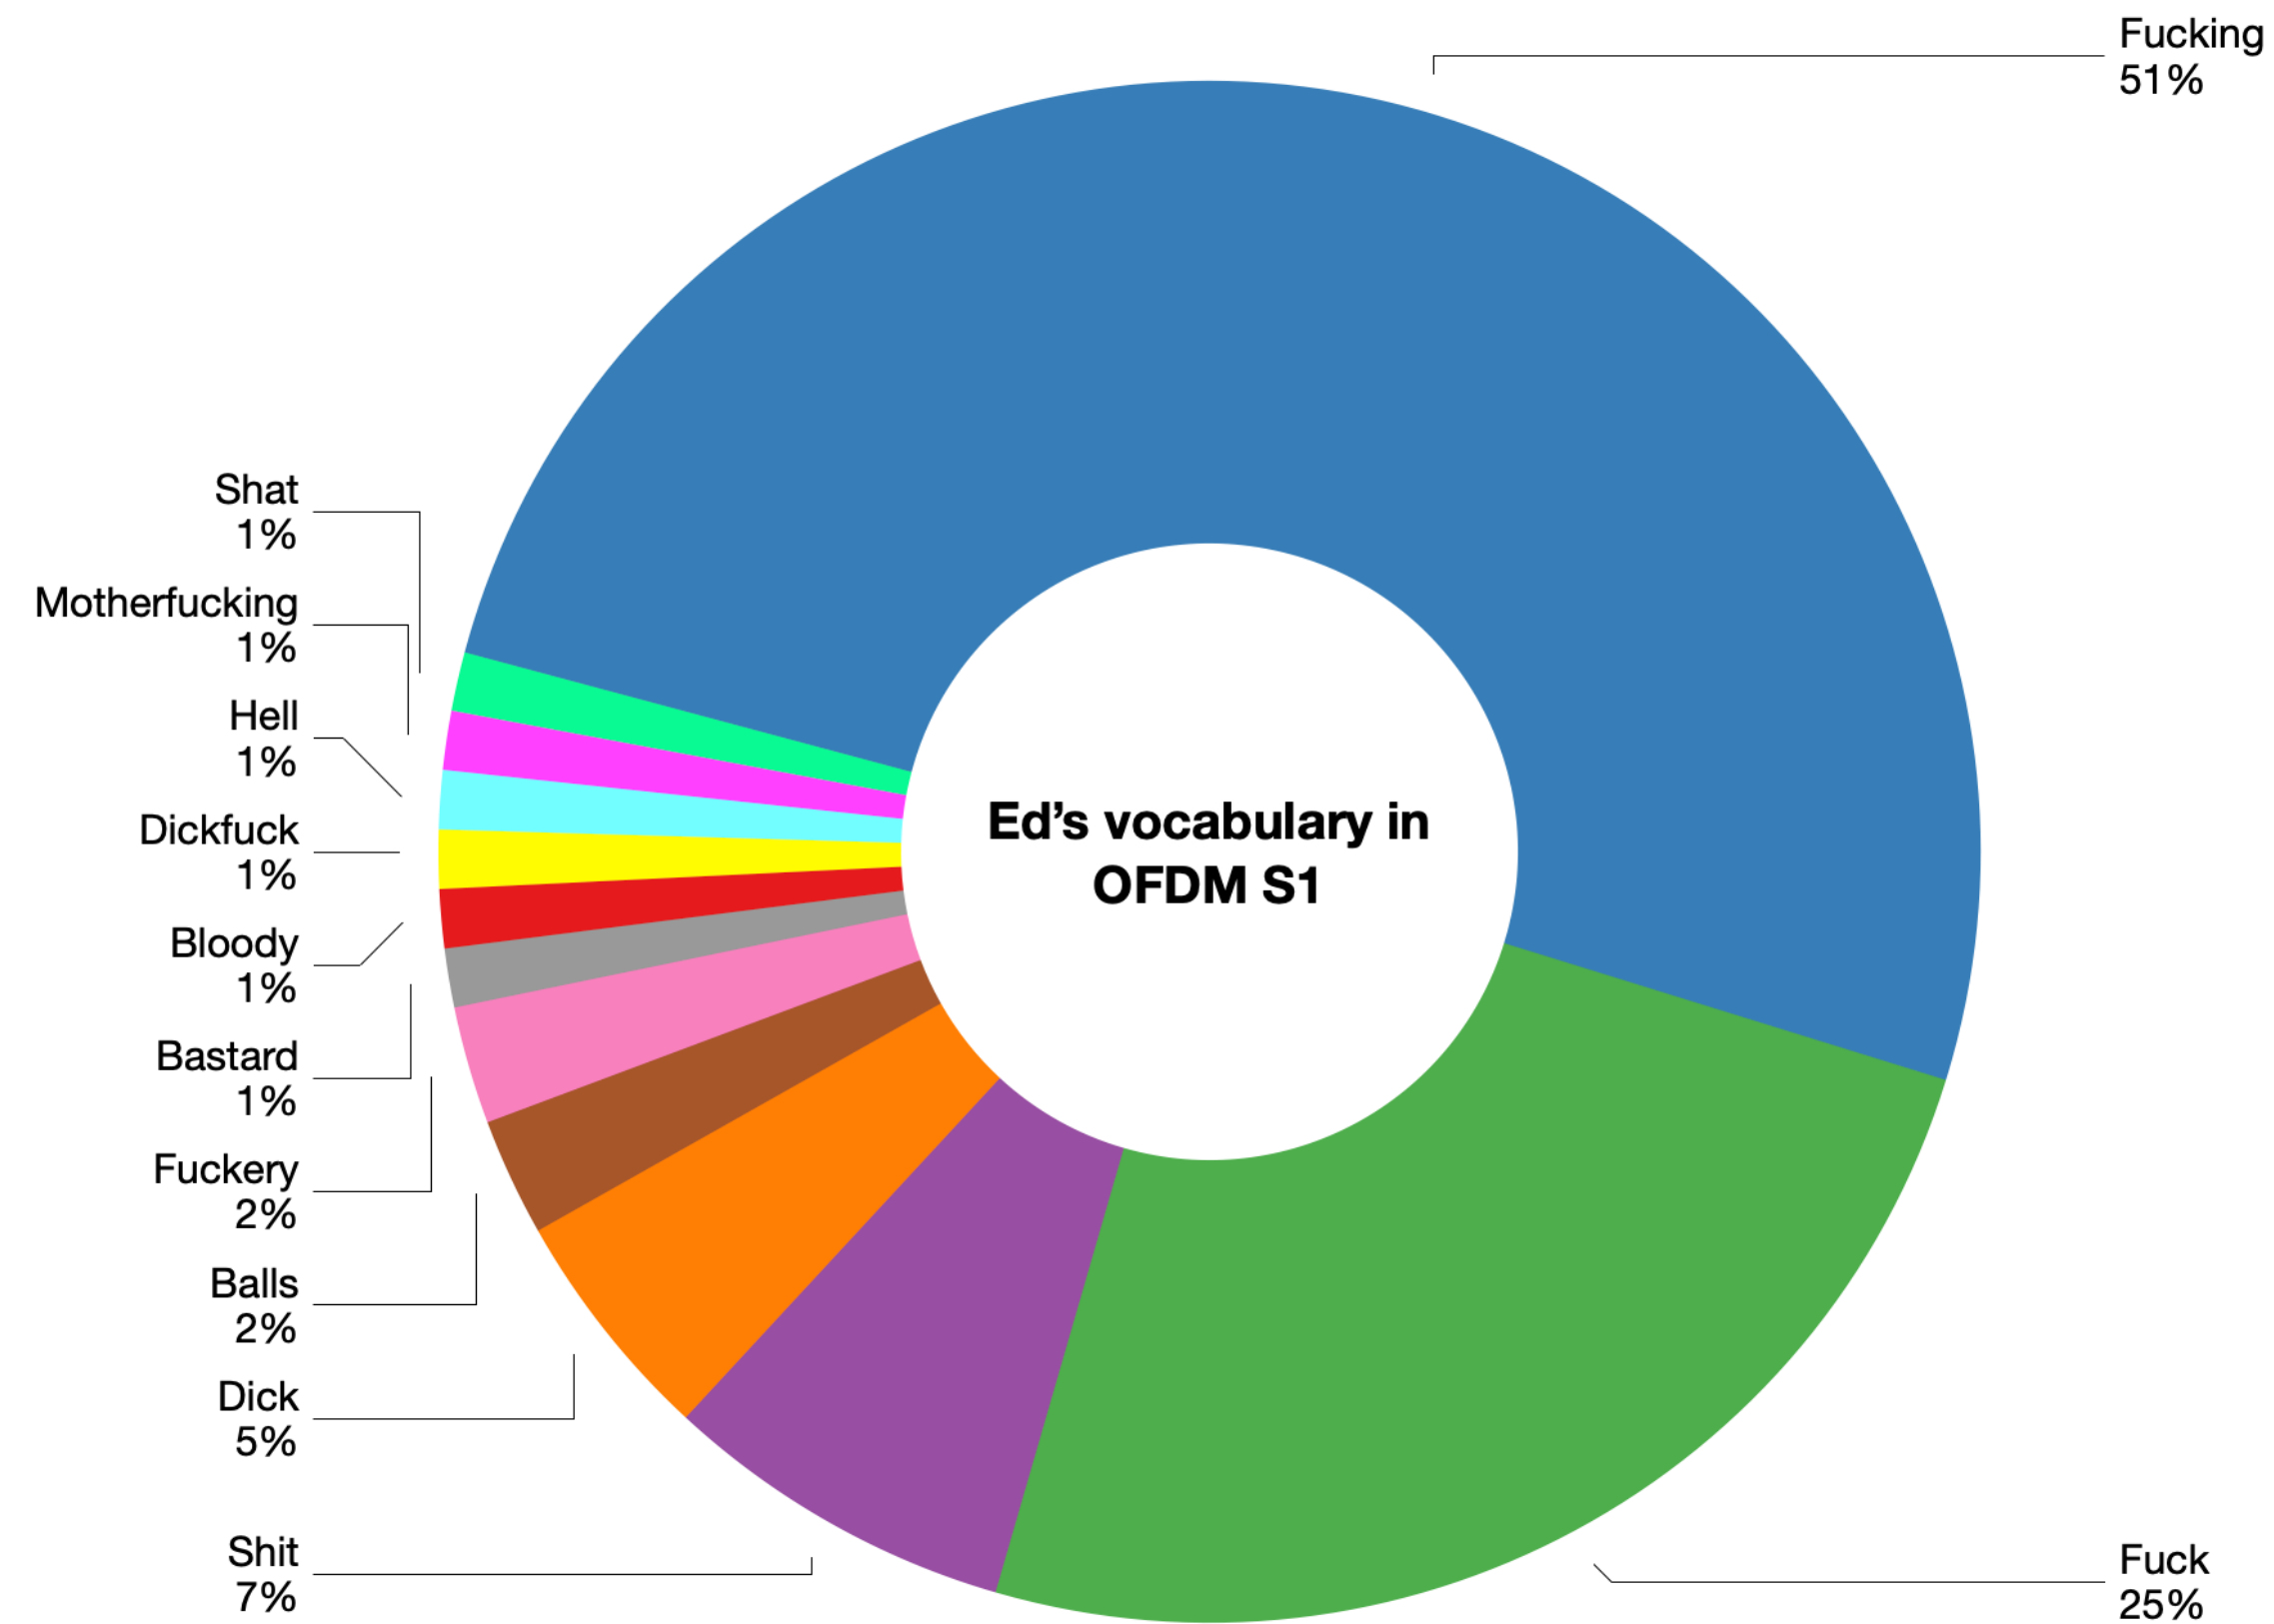

Now, let's look at the individual vocabularies of the characters who swear the most. We'll start with Ed. 3 times out of 4 it's either "fucking" or "fuck".

How Ed uses his rude word vocabulary (81 times in total) in *Our Flag Means Death* season 1. His vocabulary consists of 28% of the rude words used in the show.

The data was collected by Twitter user @bttrgaythndead.