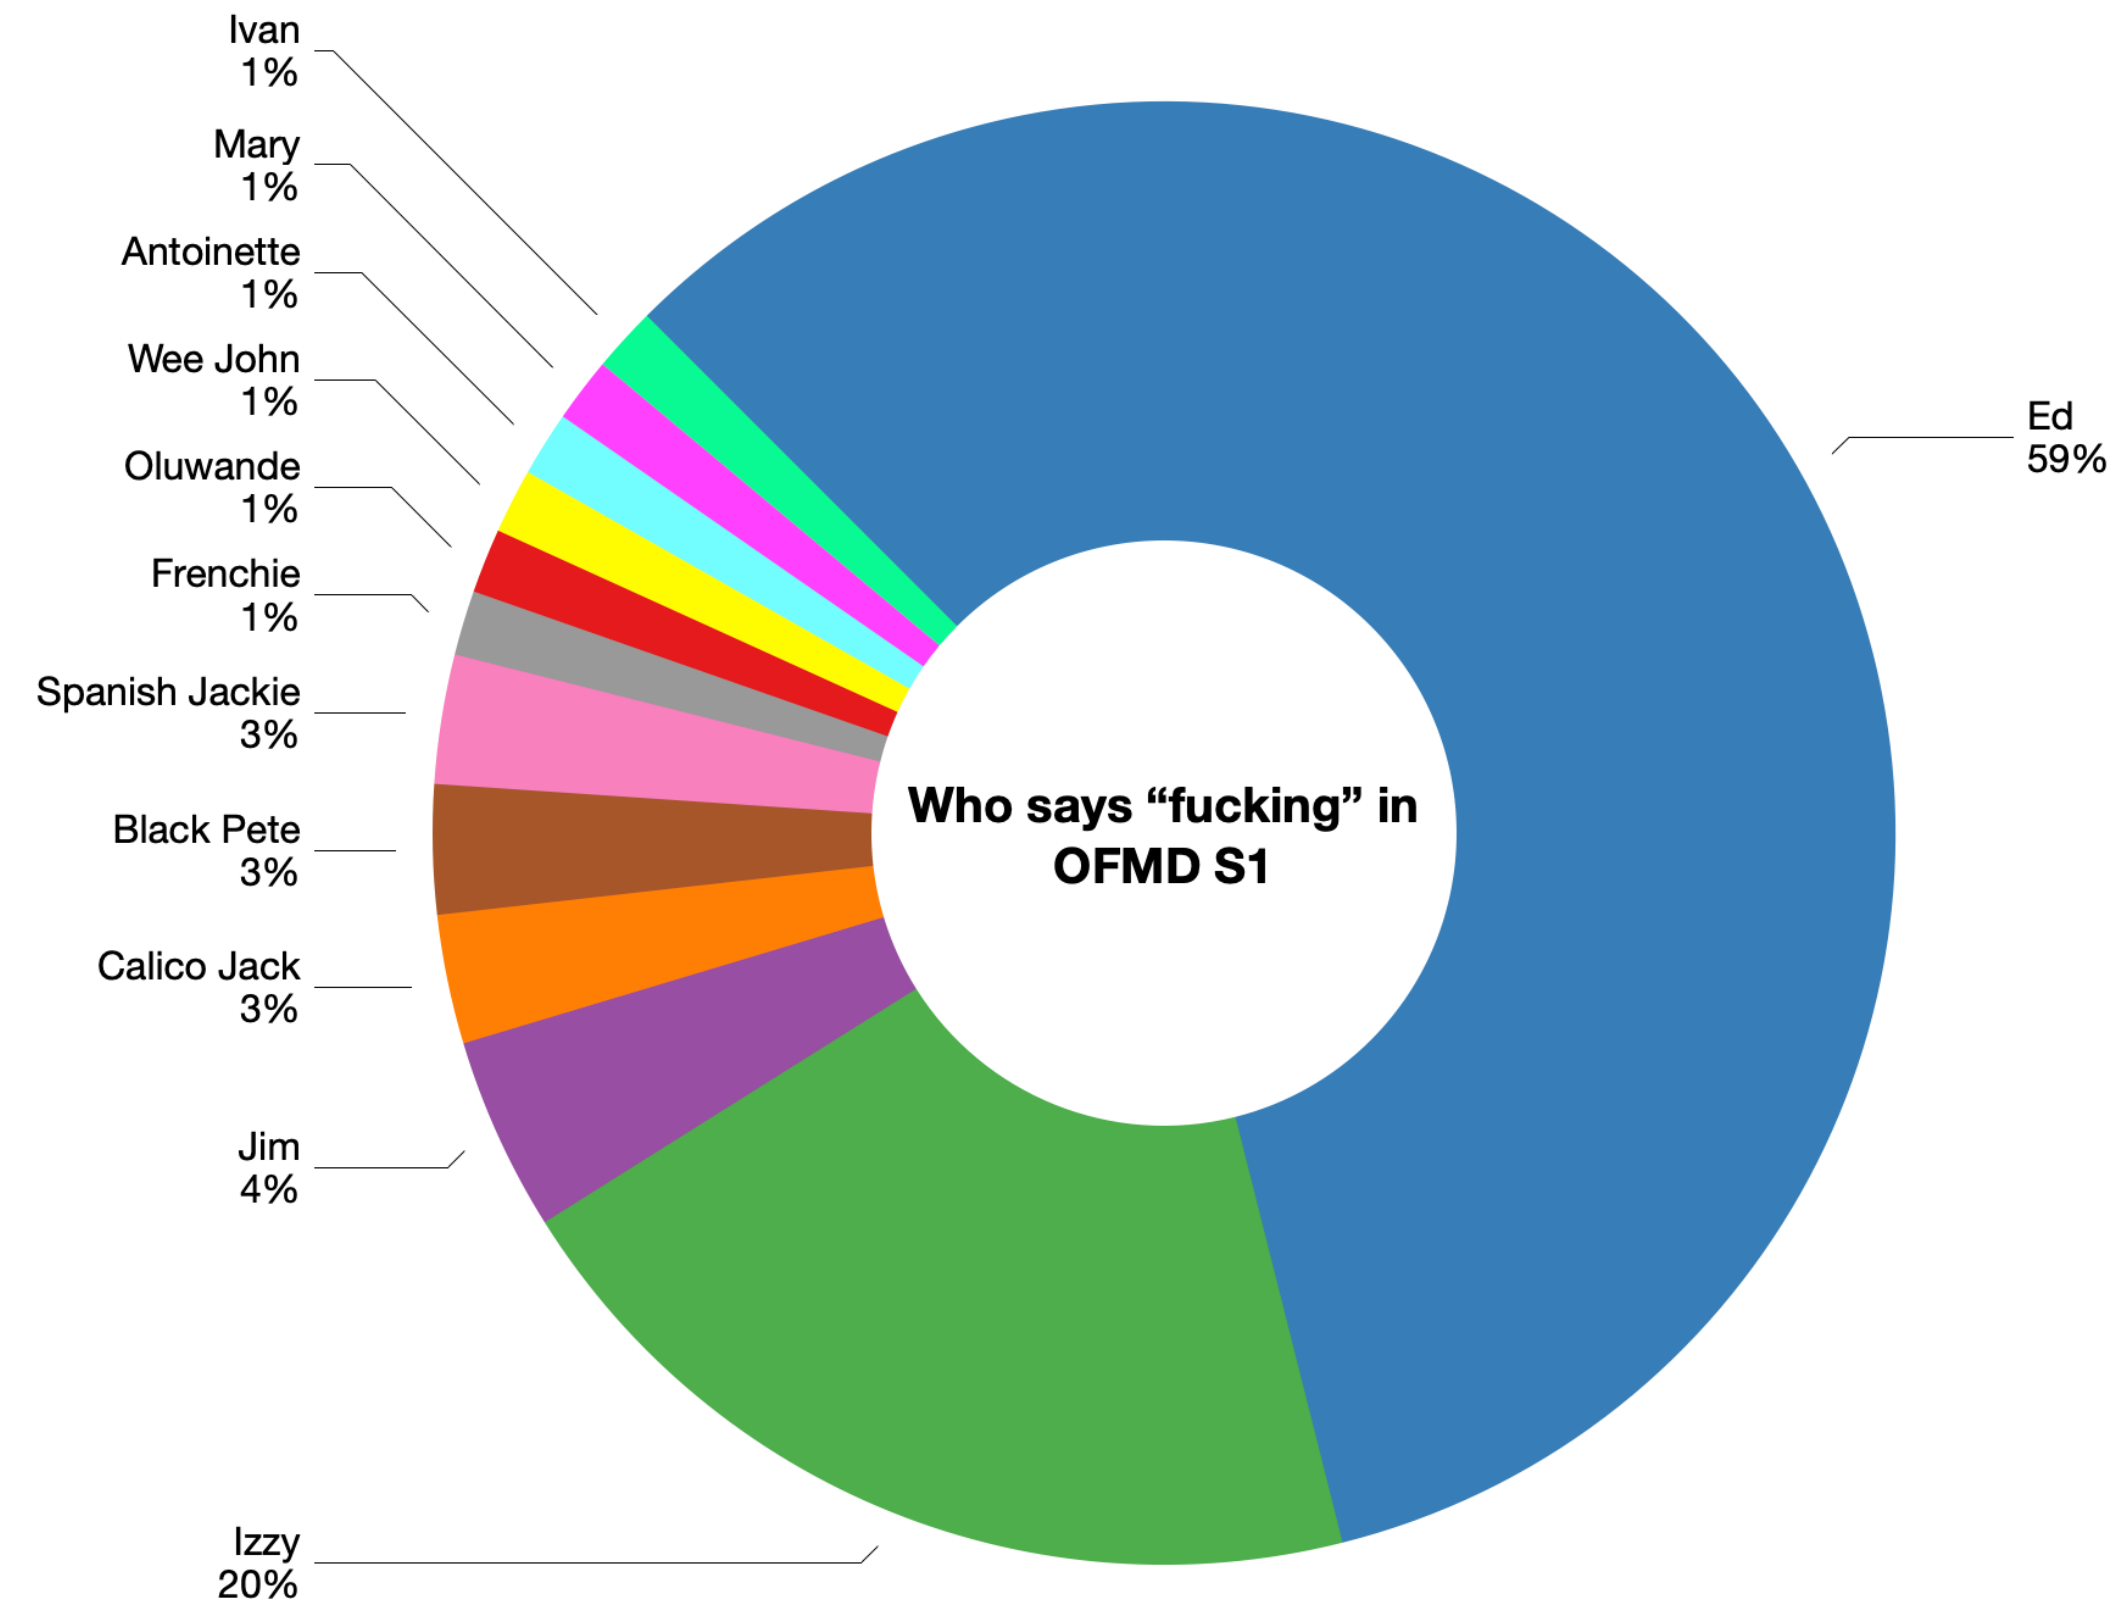

Looking at the most common swear word, "fucking", who uses it and how often?

4 times out of 5 it's either Ed or Izzy.

How the use of the word "fucking" (70 times in total) in *Our Flag Means Death* season 1 is distributed between characters who swear in the show.

60% of the characters who swear in the show have this word in their vocabulary.

The data was collected by Twitter user @bttrgaythndead.