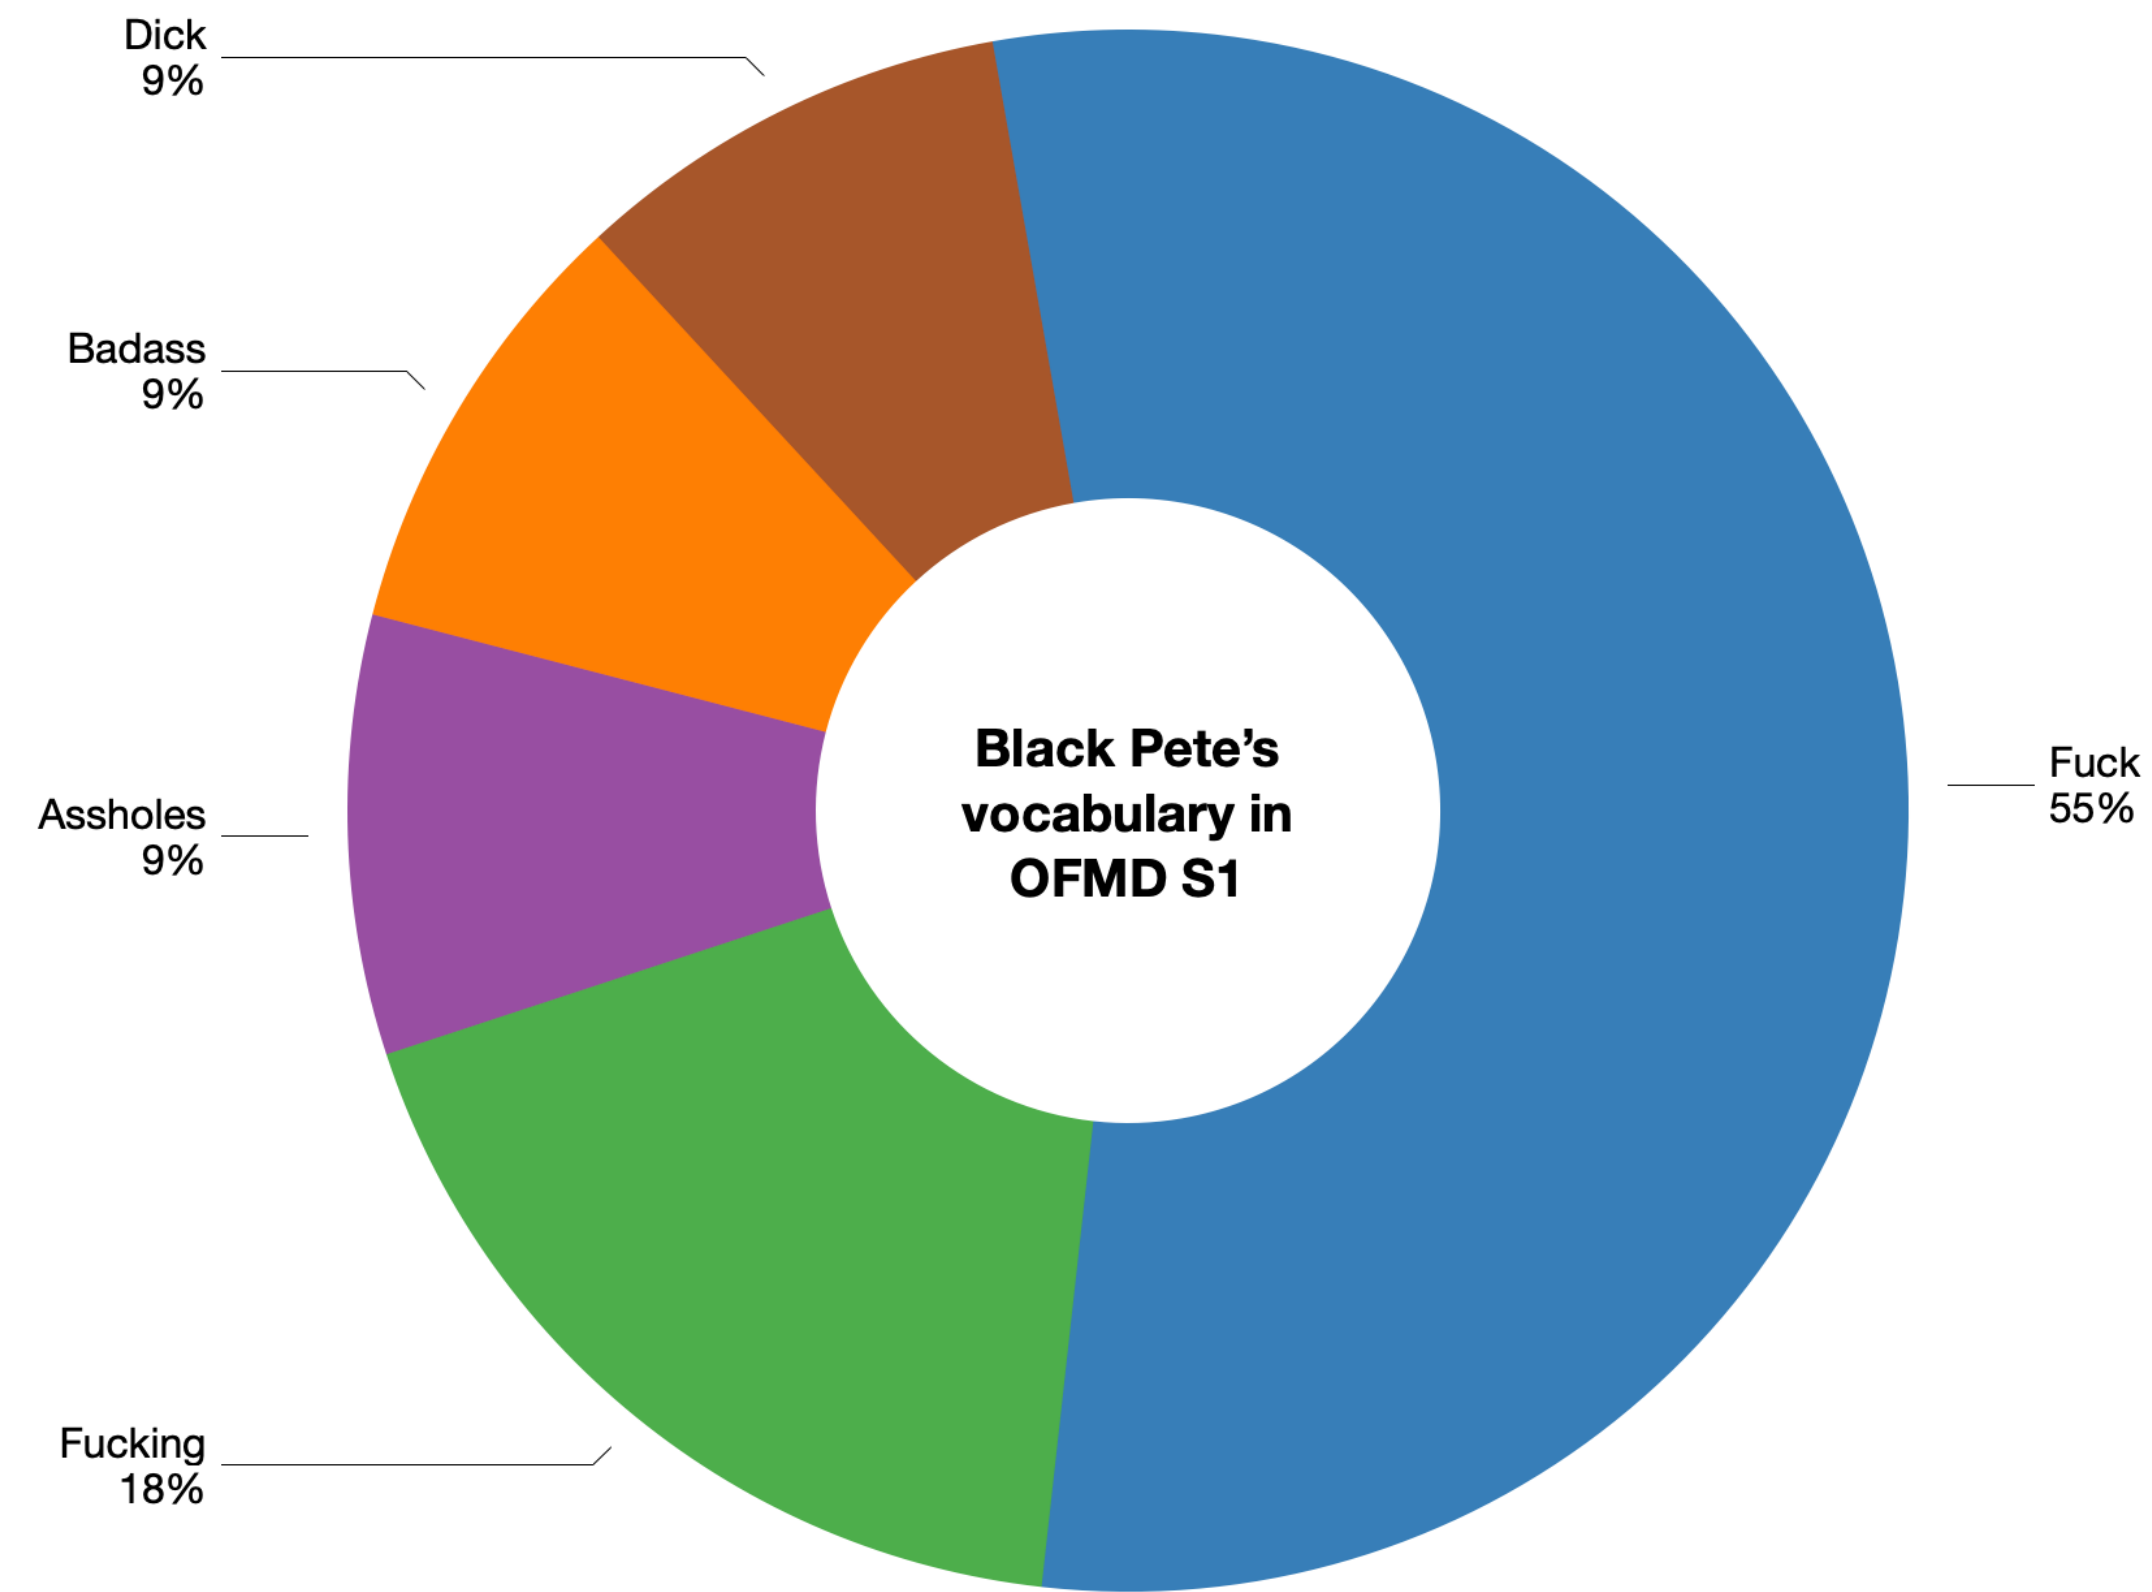

3 times out of 4, Black Pete's go-to swear is either "fuck" or "fucking".

How Black Pete uses his rude word vocabulary (11 times in total) in *Our Flag Means Death* season 1. His vocabulary consists of 12% of the rude words used in the show.

The data was collected by Twitter user @bttrgaythndead.