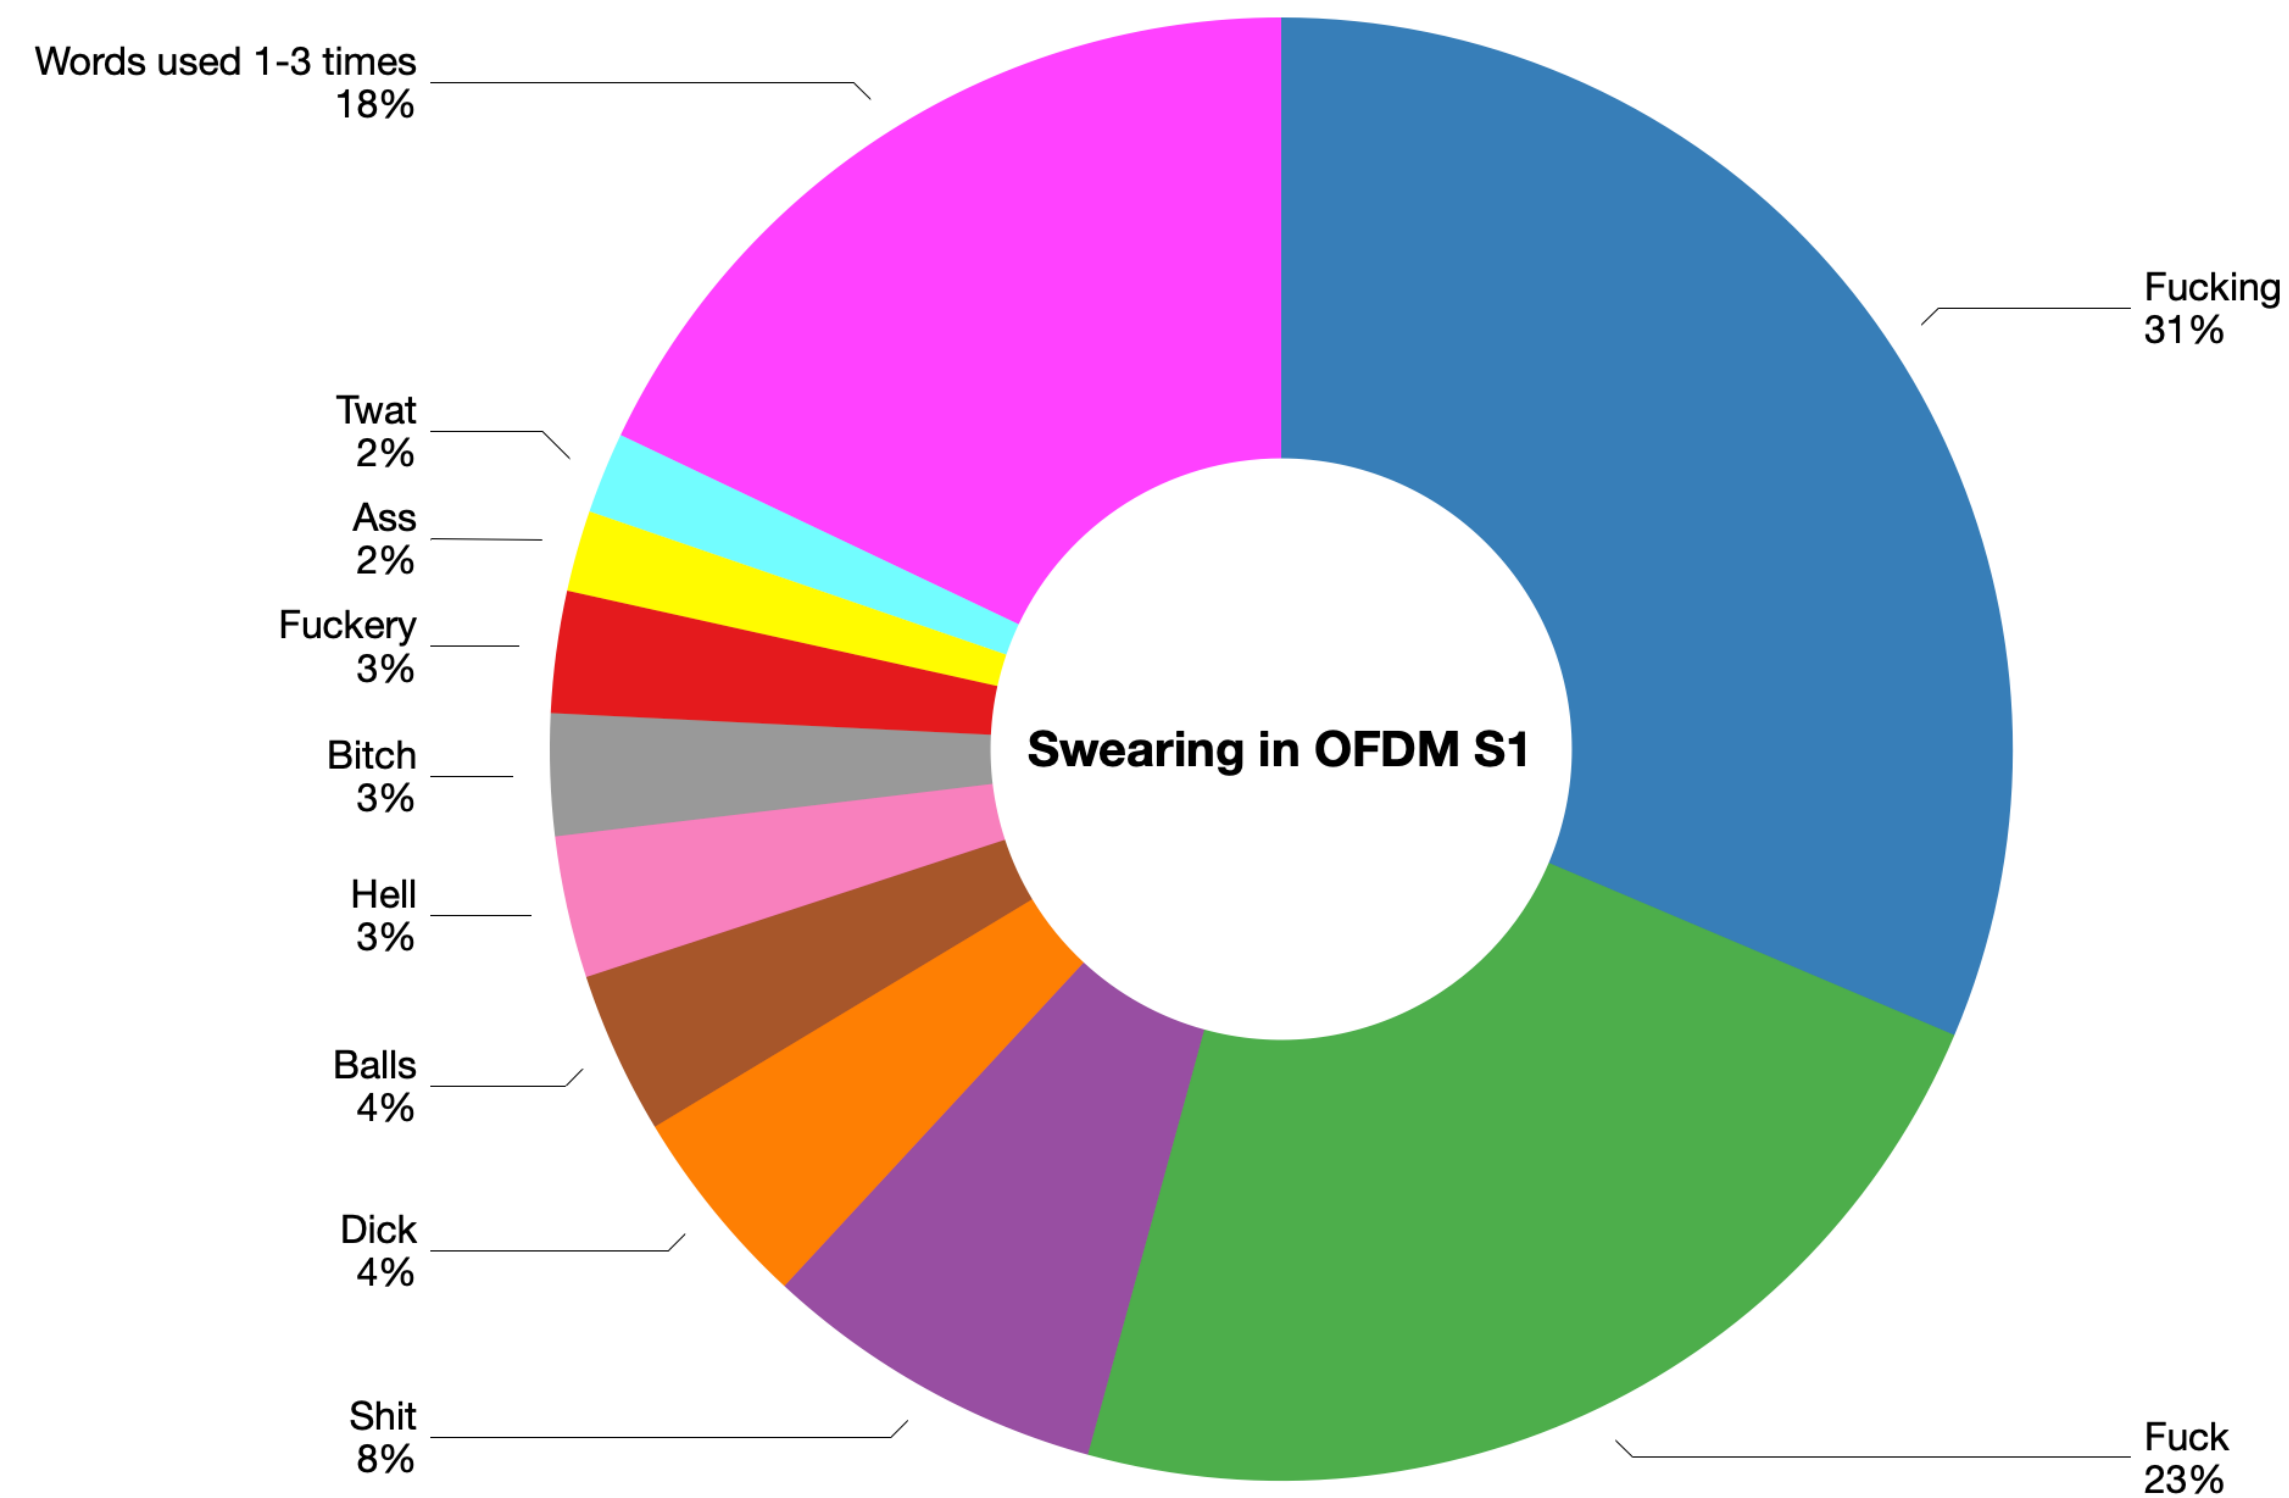

Swearing in

Our Flag means Death

Data collected by [@btrgaythndead](#) | Charts & Compilation by [@Ao3Tikli](#)

Let's start with the overall rude vocabulary of the whole show. There are 43 words to choose from, but over half of the times someone swears it's either "fucking" or "fuck".

How all the swearing (223 times in total) in *Our Flag Means Death* season 1 is distributed between different rude words. There are 43* words; 33 of those are used only 1-3 times and they have been grouped for the sake of clarity.

4 times out of 5 it's either Ed or Izzy.

How the use of the word "fucking" (70 times in total) in *Our Flag Means Death* season 1 is distributed between characters who swear in the show.

60% of the characters who swear in the show have this word in their vocabulary.

How all the swearing (223 times in total) in *Our Flag Means Death* season 1 is distributed between characters. Only characters who swear in the show are taken into account when counting the median.

The data was collected by Twitter user @bttrgaythndead.