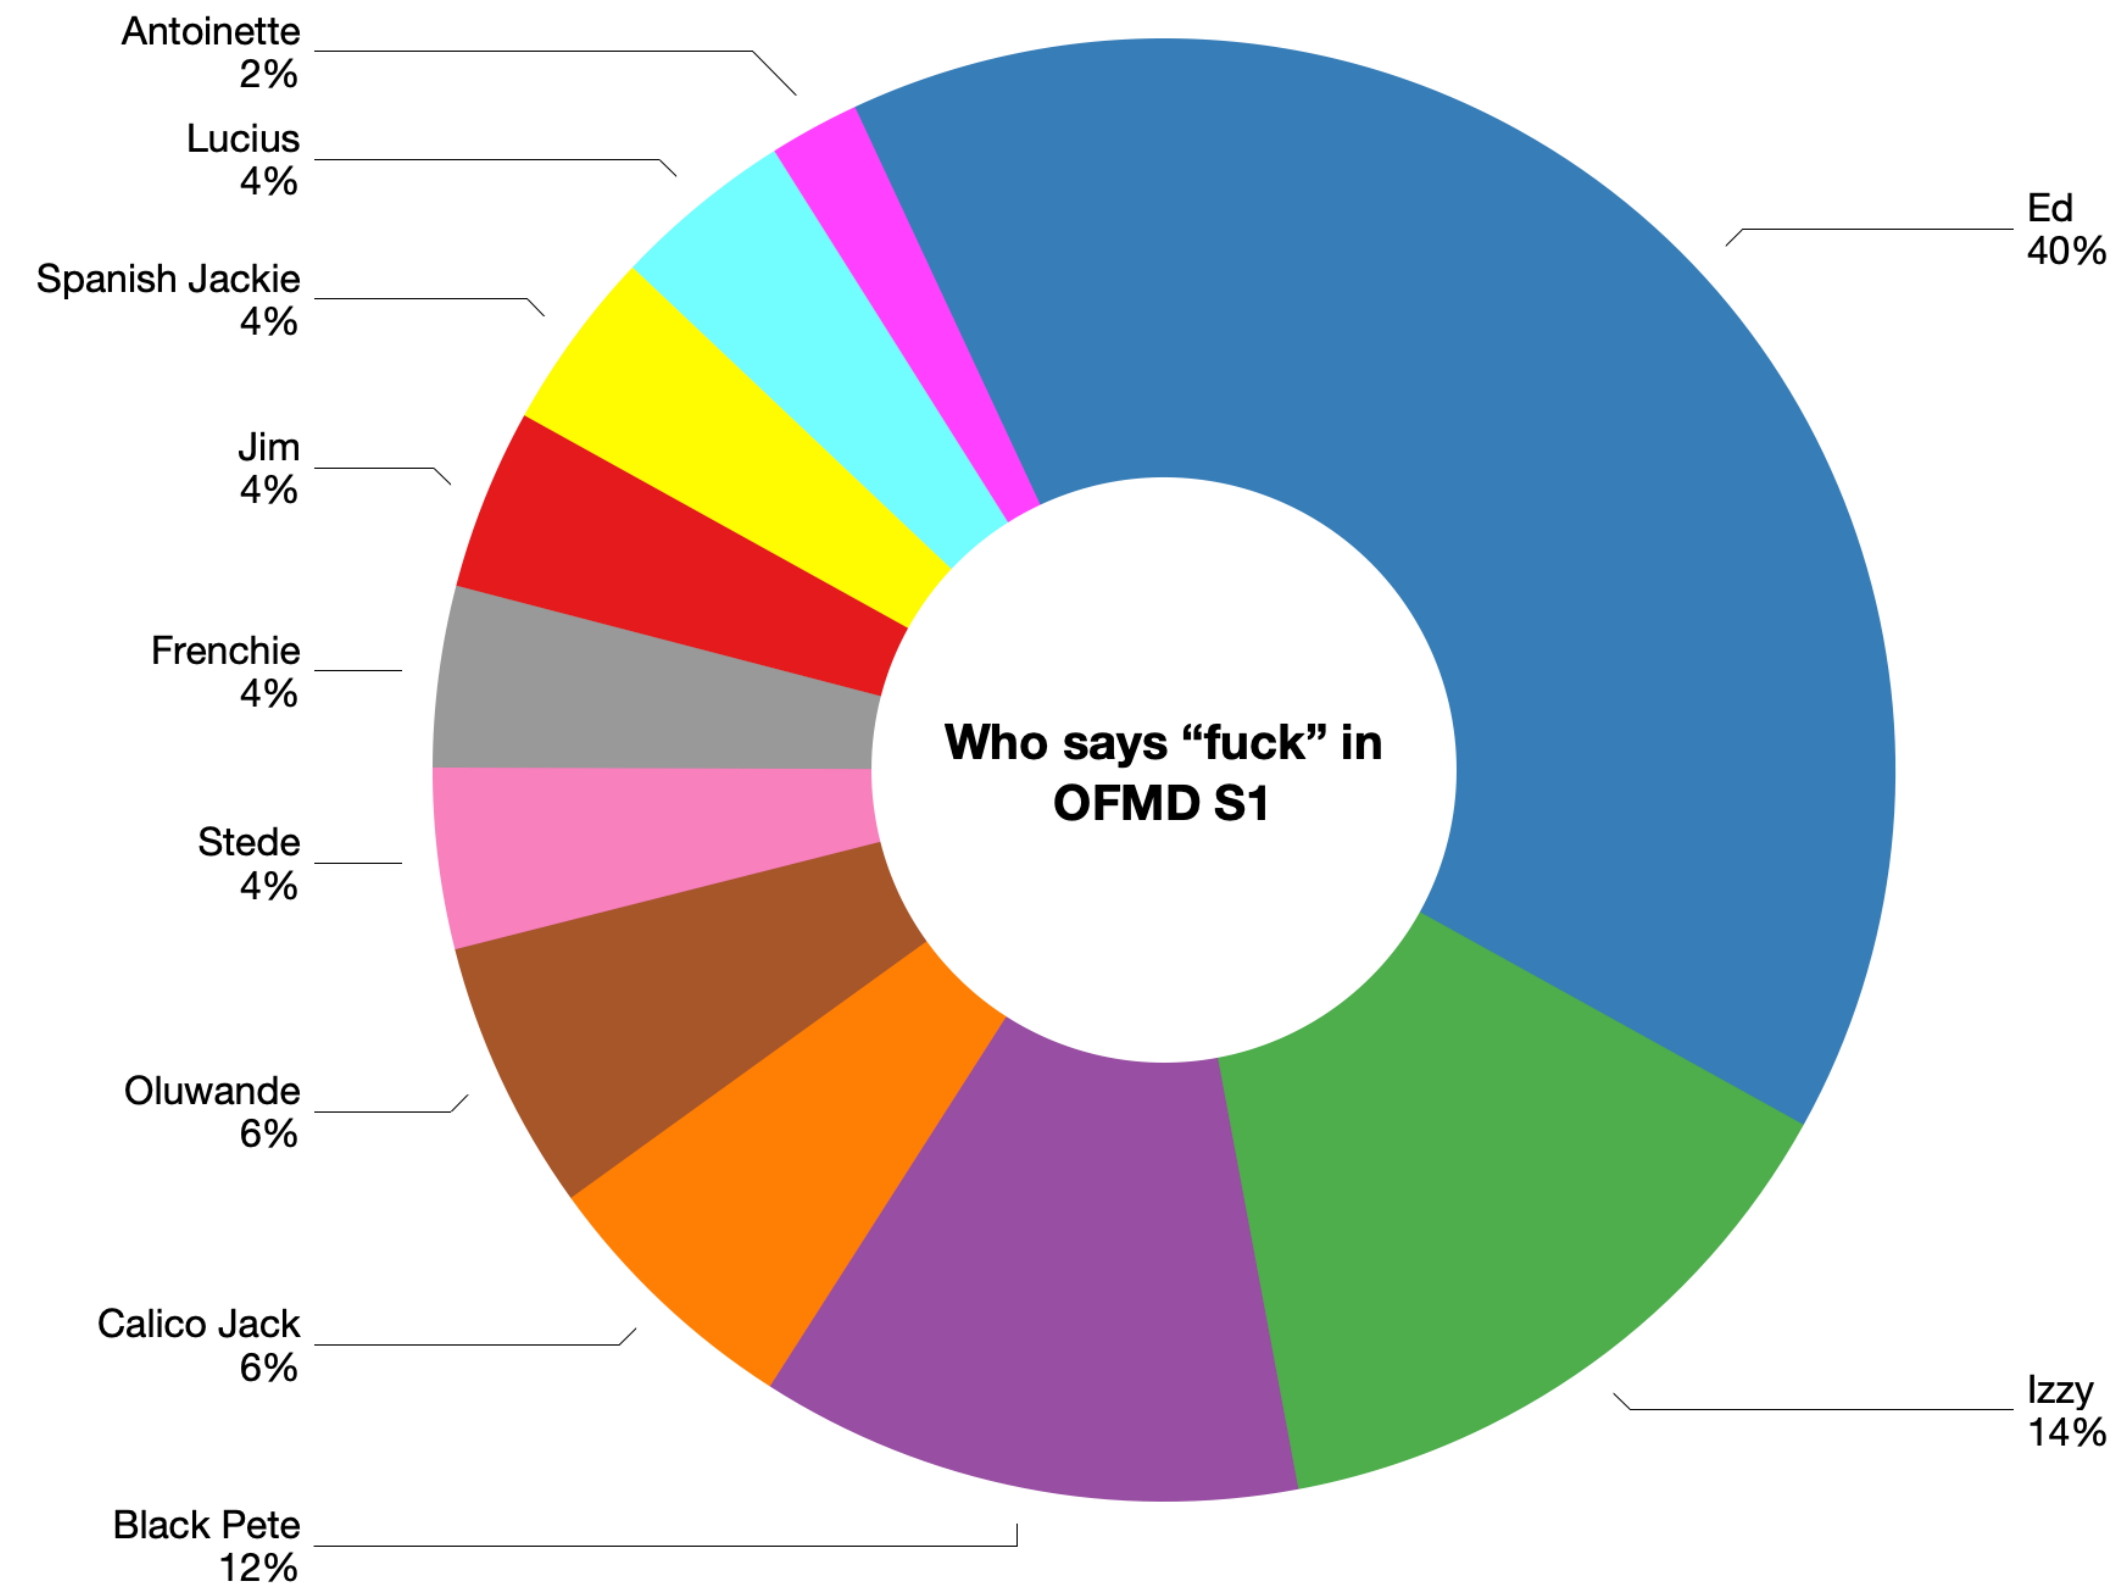

4 times out of 5 it's either Ed or Izzy.

How the use of the word "fucking" (70 times in total) in *Our Flag Means Death* season 1 is distributed between characters who swear in the show.

60% of the characters who swear in the show have this word in their vocabulary.

The data was collected by Twitter user @bttrgaythndead.

Over half of the times when we hear the 2nd most common swear word, "fuck", it's said by either Ed or Izzy. Black Pete is responsible for every 10th "fuck".