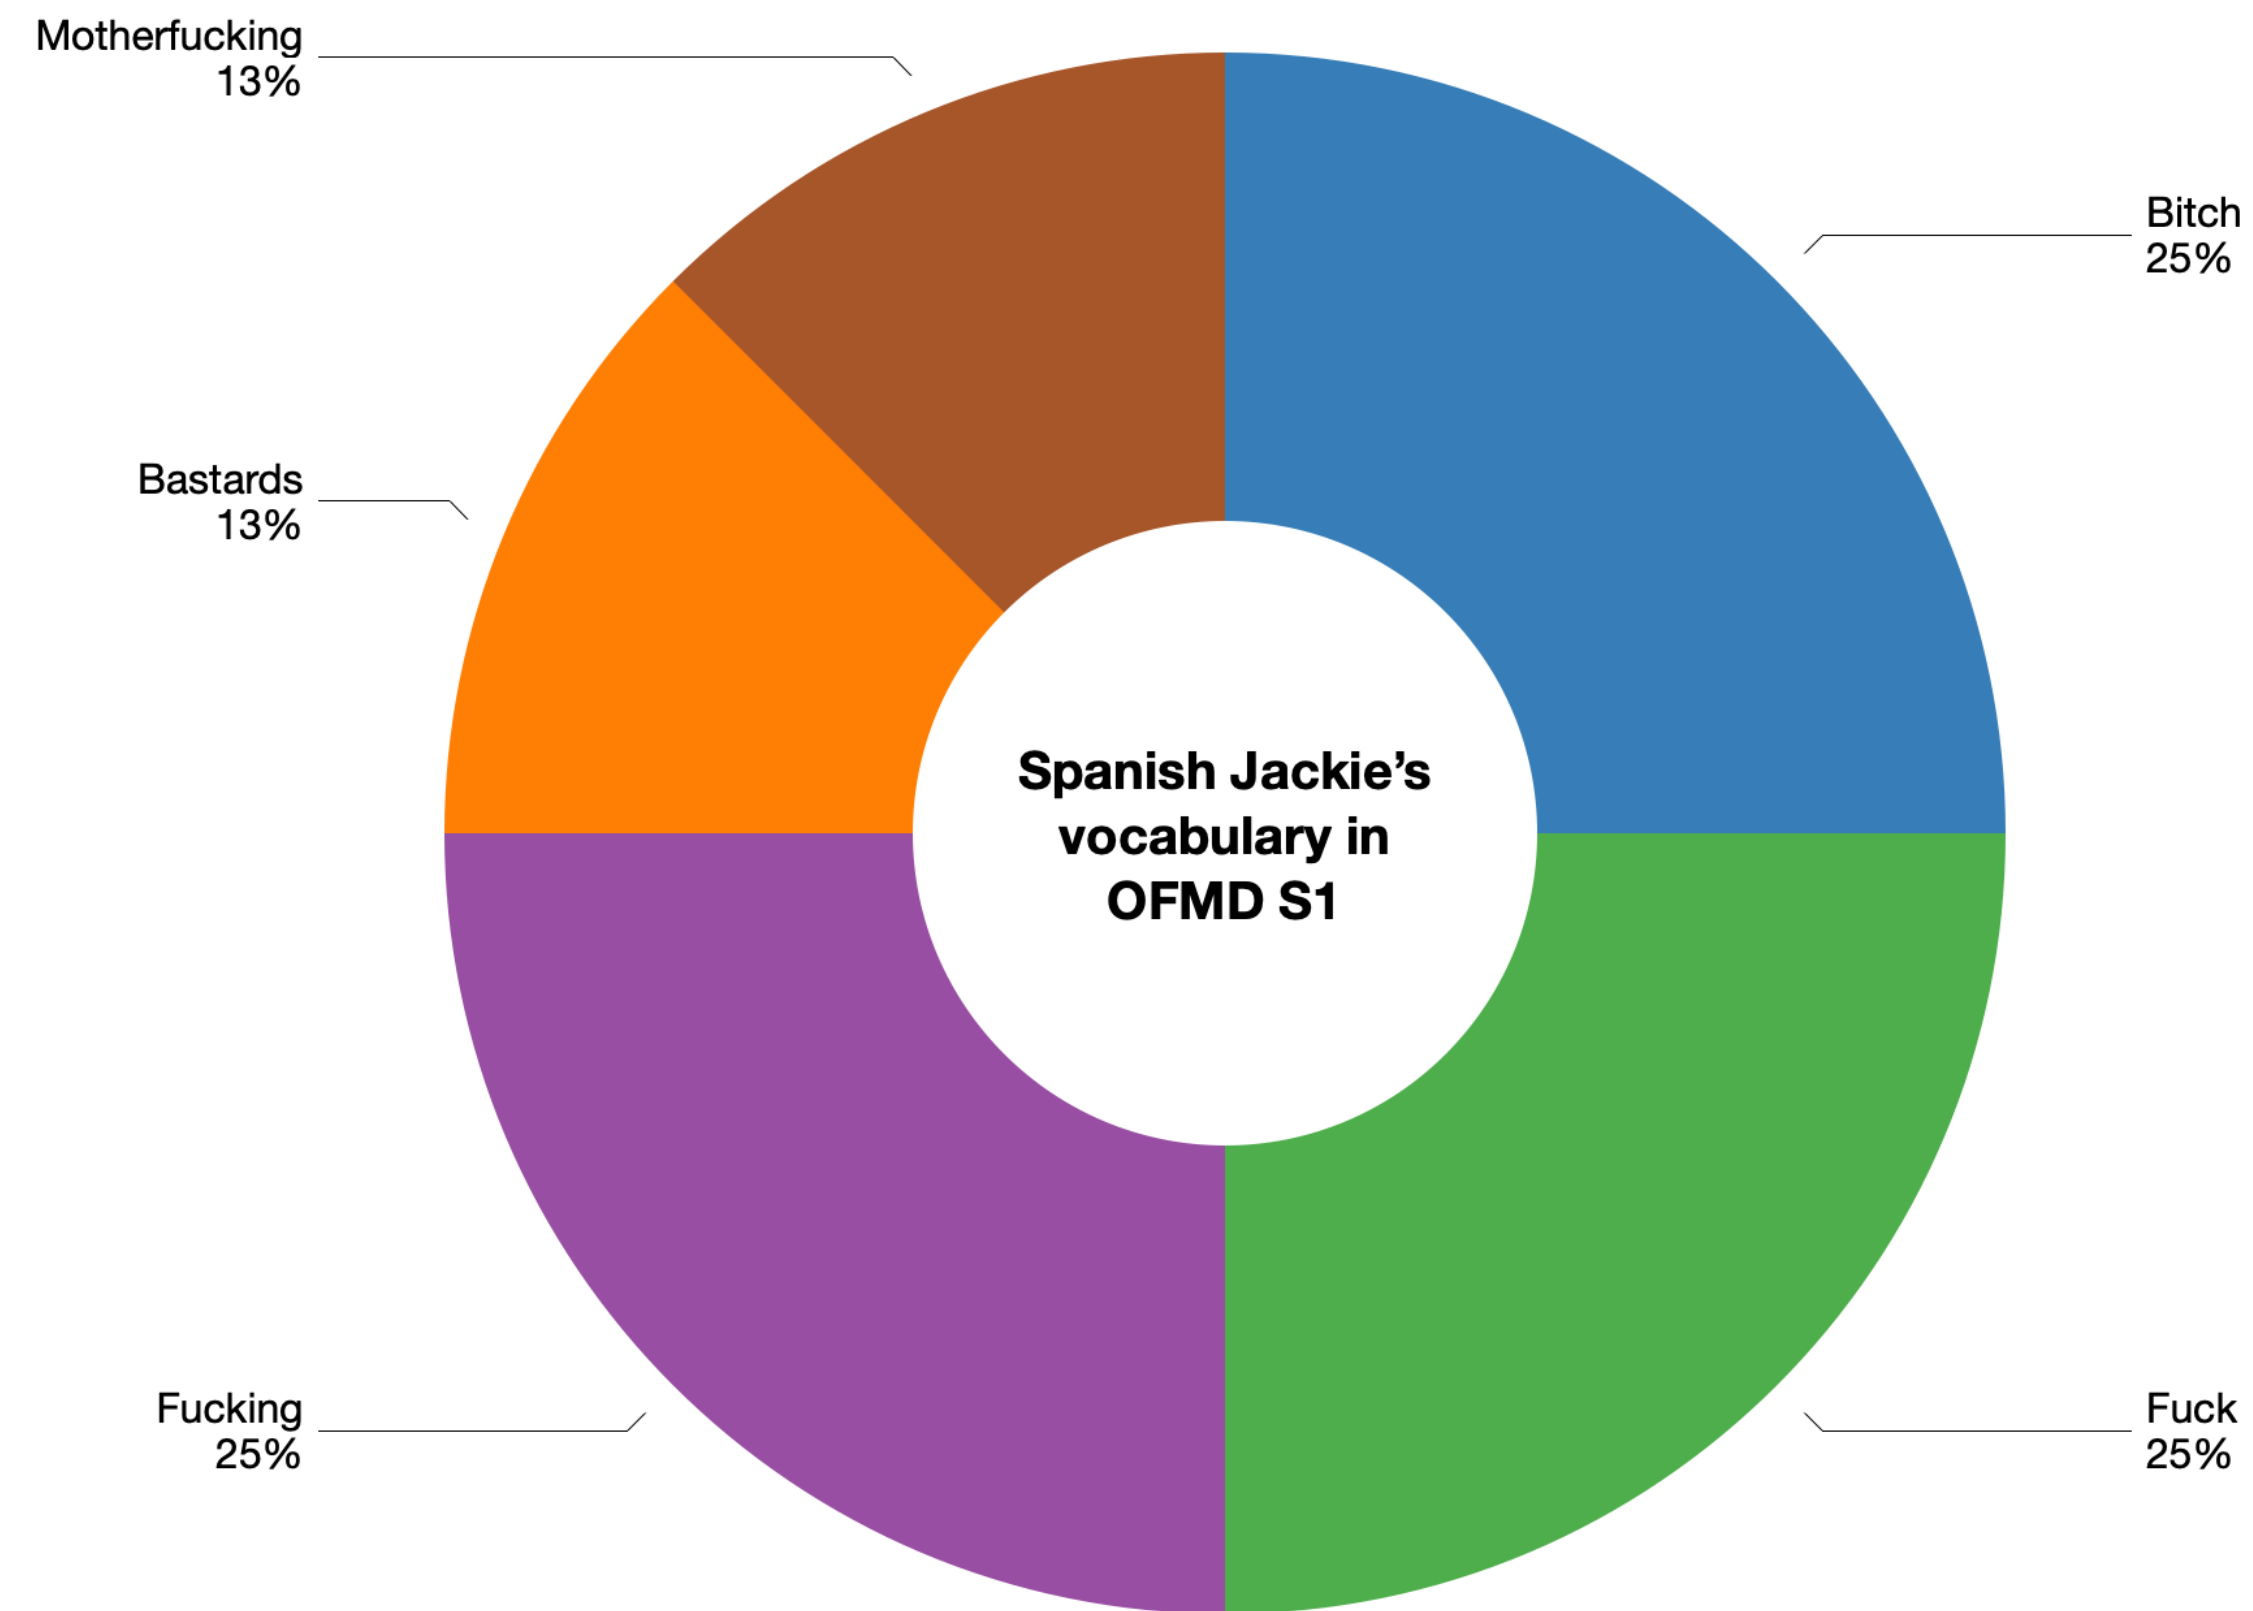

The data was collected by Twitter user @btrrgaythndead.

Spanish Jackie uses the top 2 words, "fuck" and "fucking", half of the time.

How Spanish Jackie uses her rude word vocabulary (8 times in total) in *Our Flag Means Death* season 1. Her vocabulary consists of 12% of the rude words used in the show.