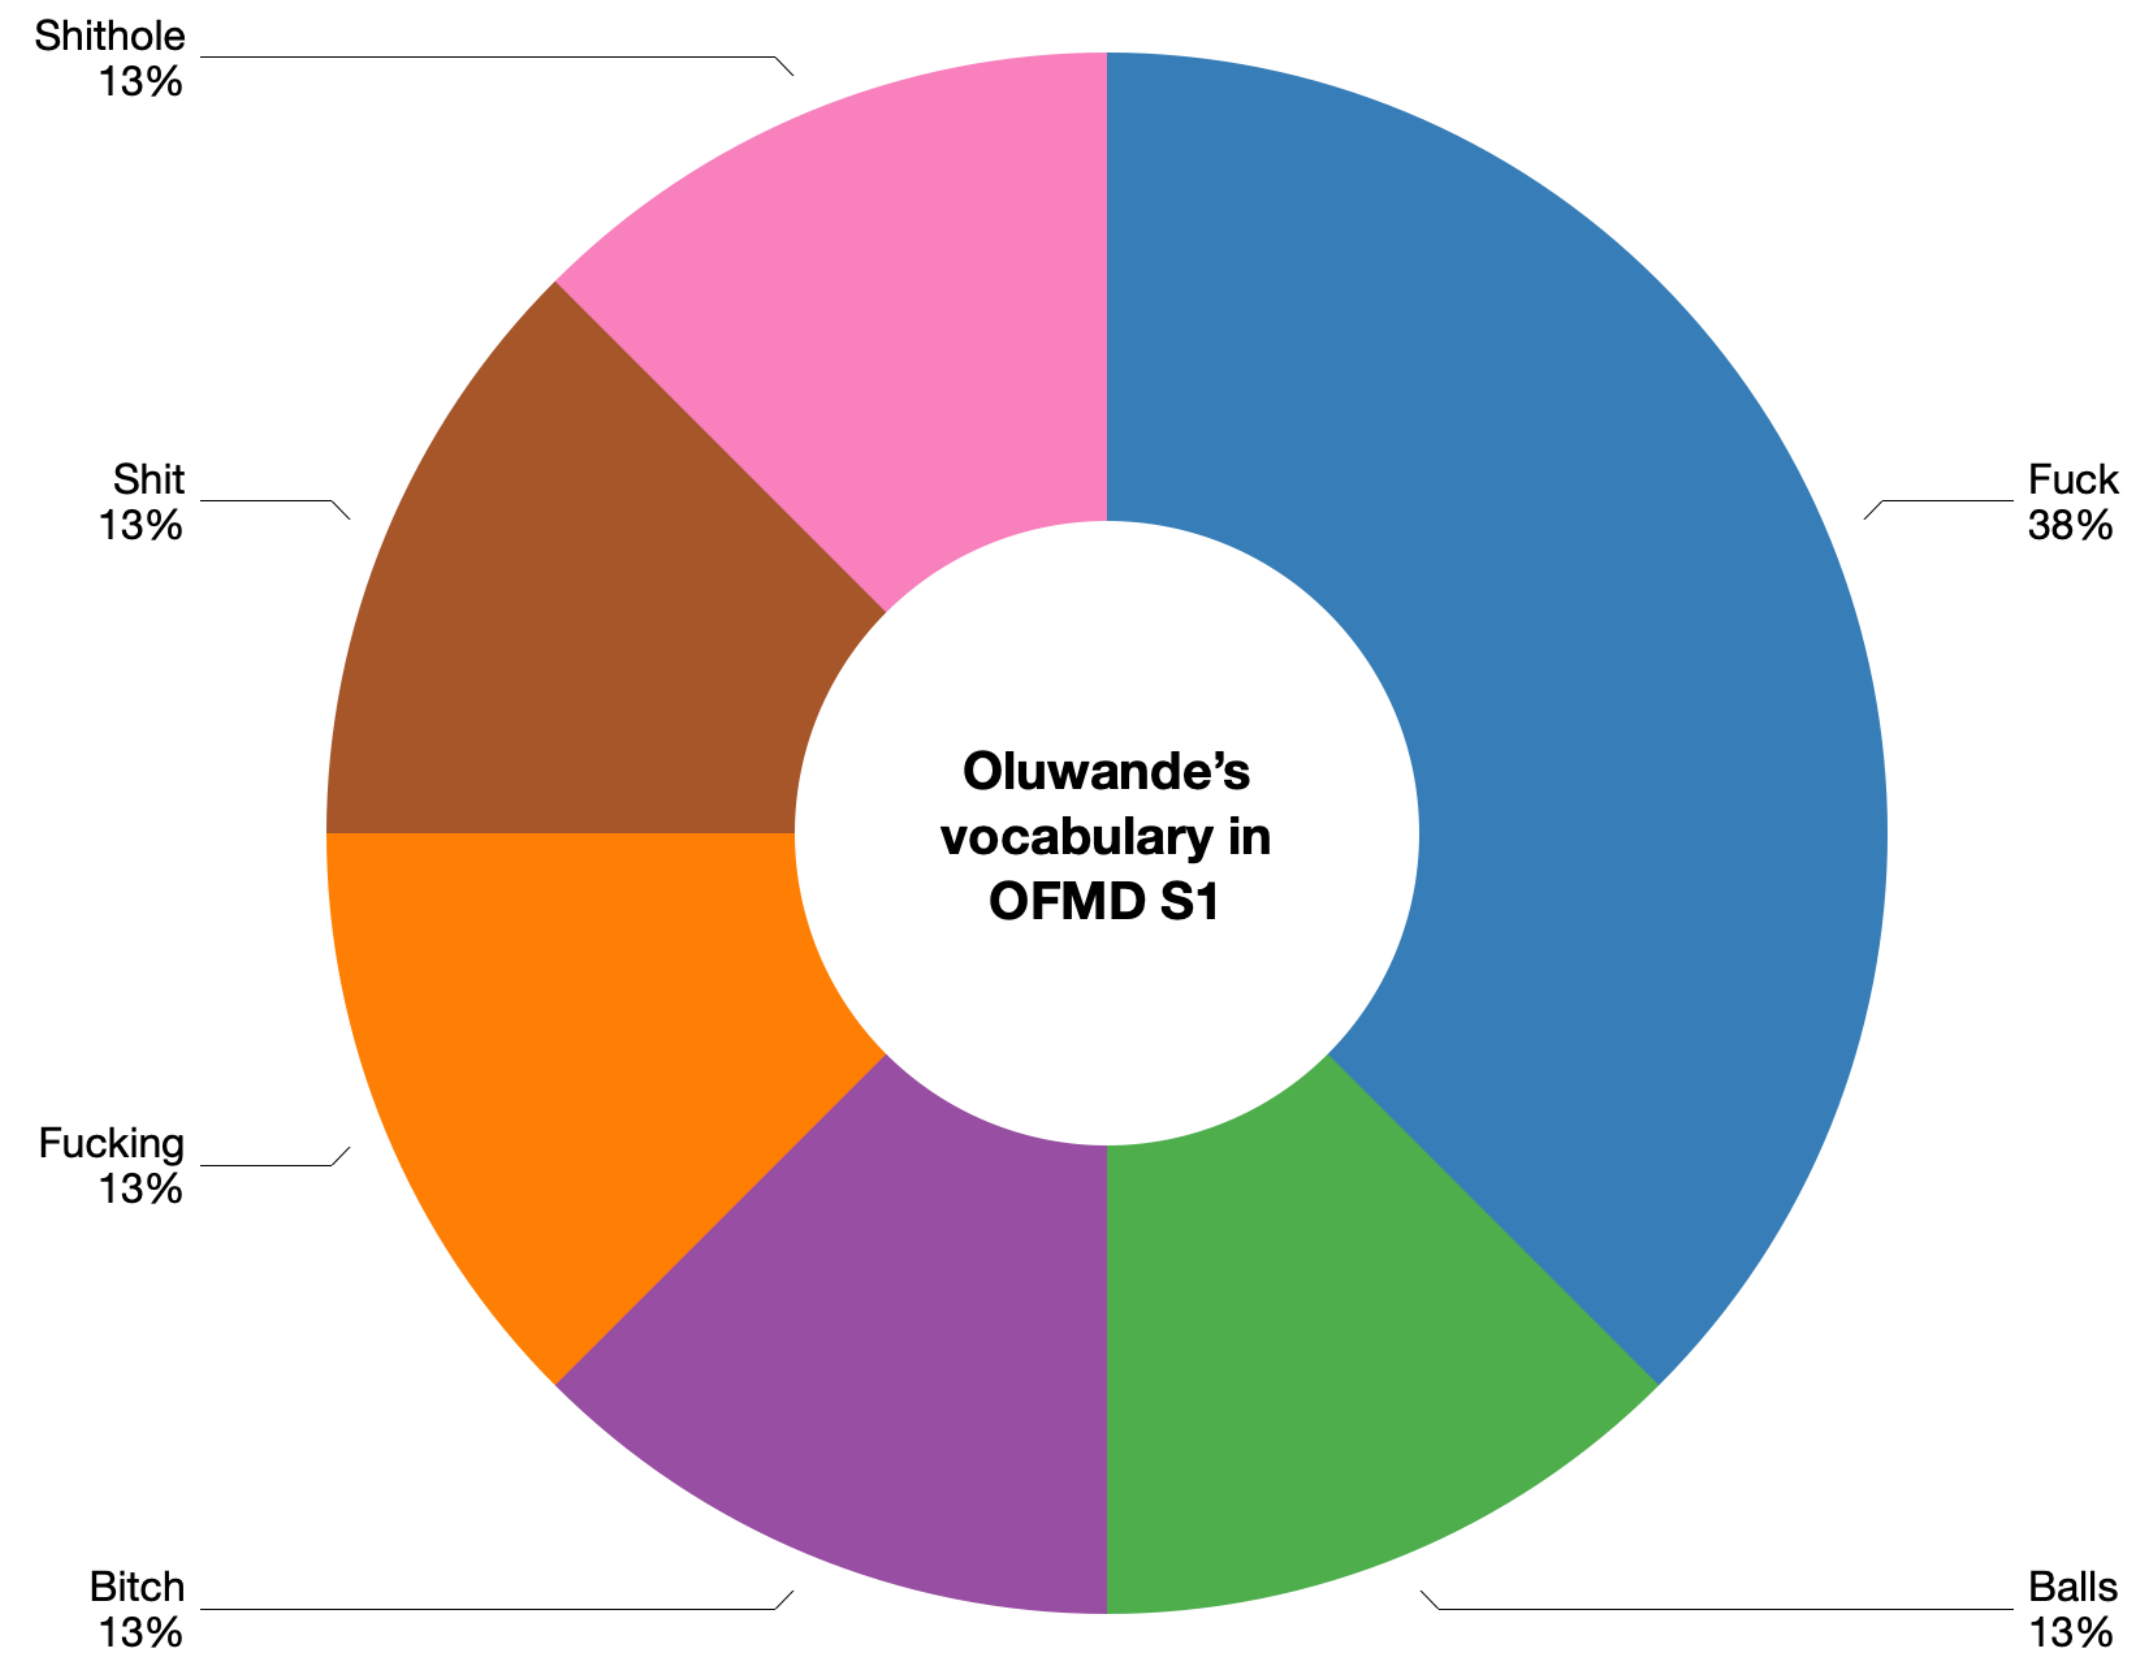

"Fuck" and "fucking" cover half of the times Oluwande swears.

How Oluwande uses his rude word vocabulary (8 times in total) in *Our Flag Means Death* season 1. His vocabulary consists of 14% of the rude words used in the show.

The data was collected by Twitter user @bttrgaythndead.