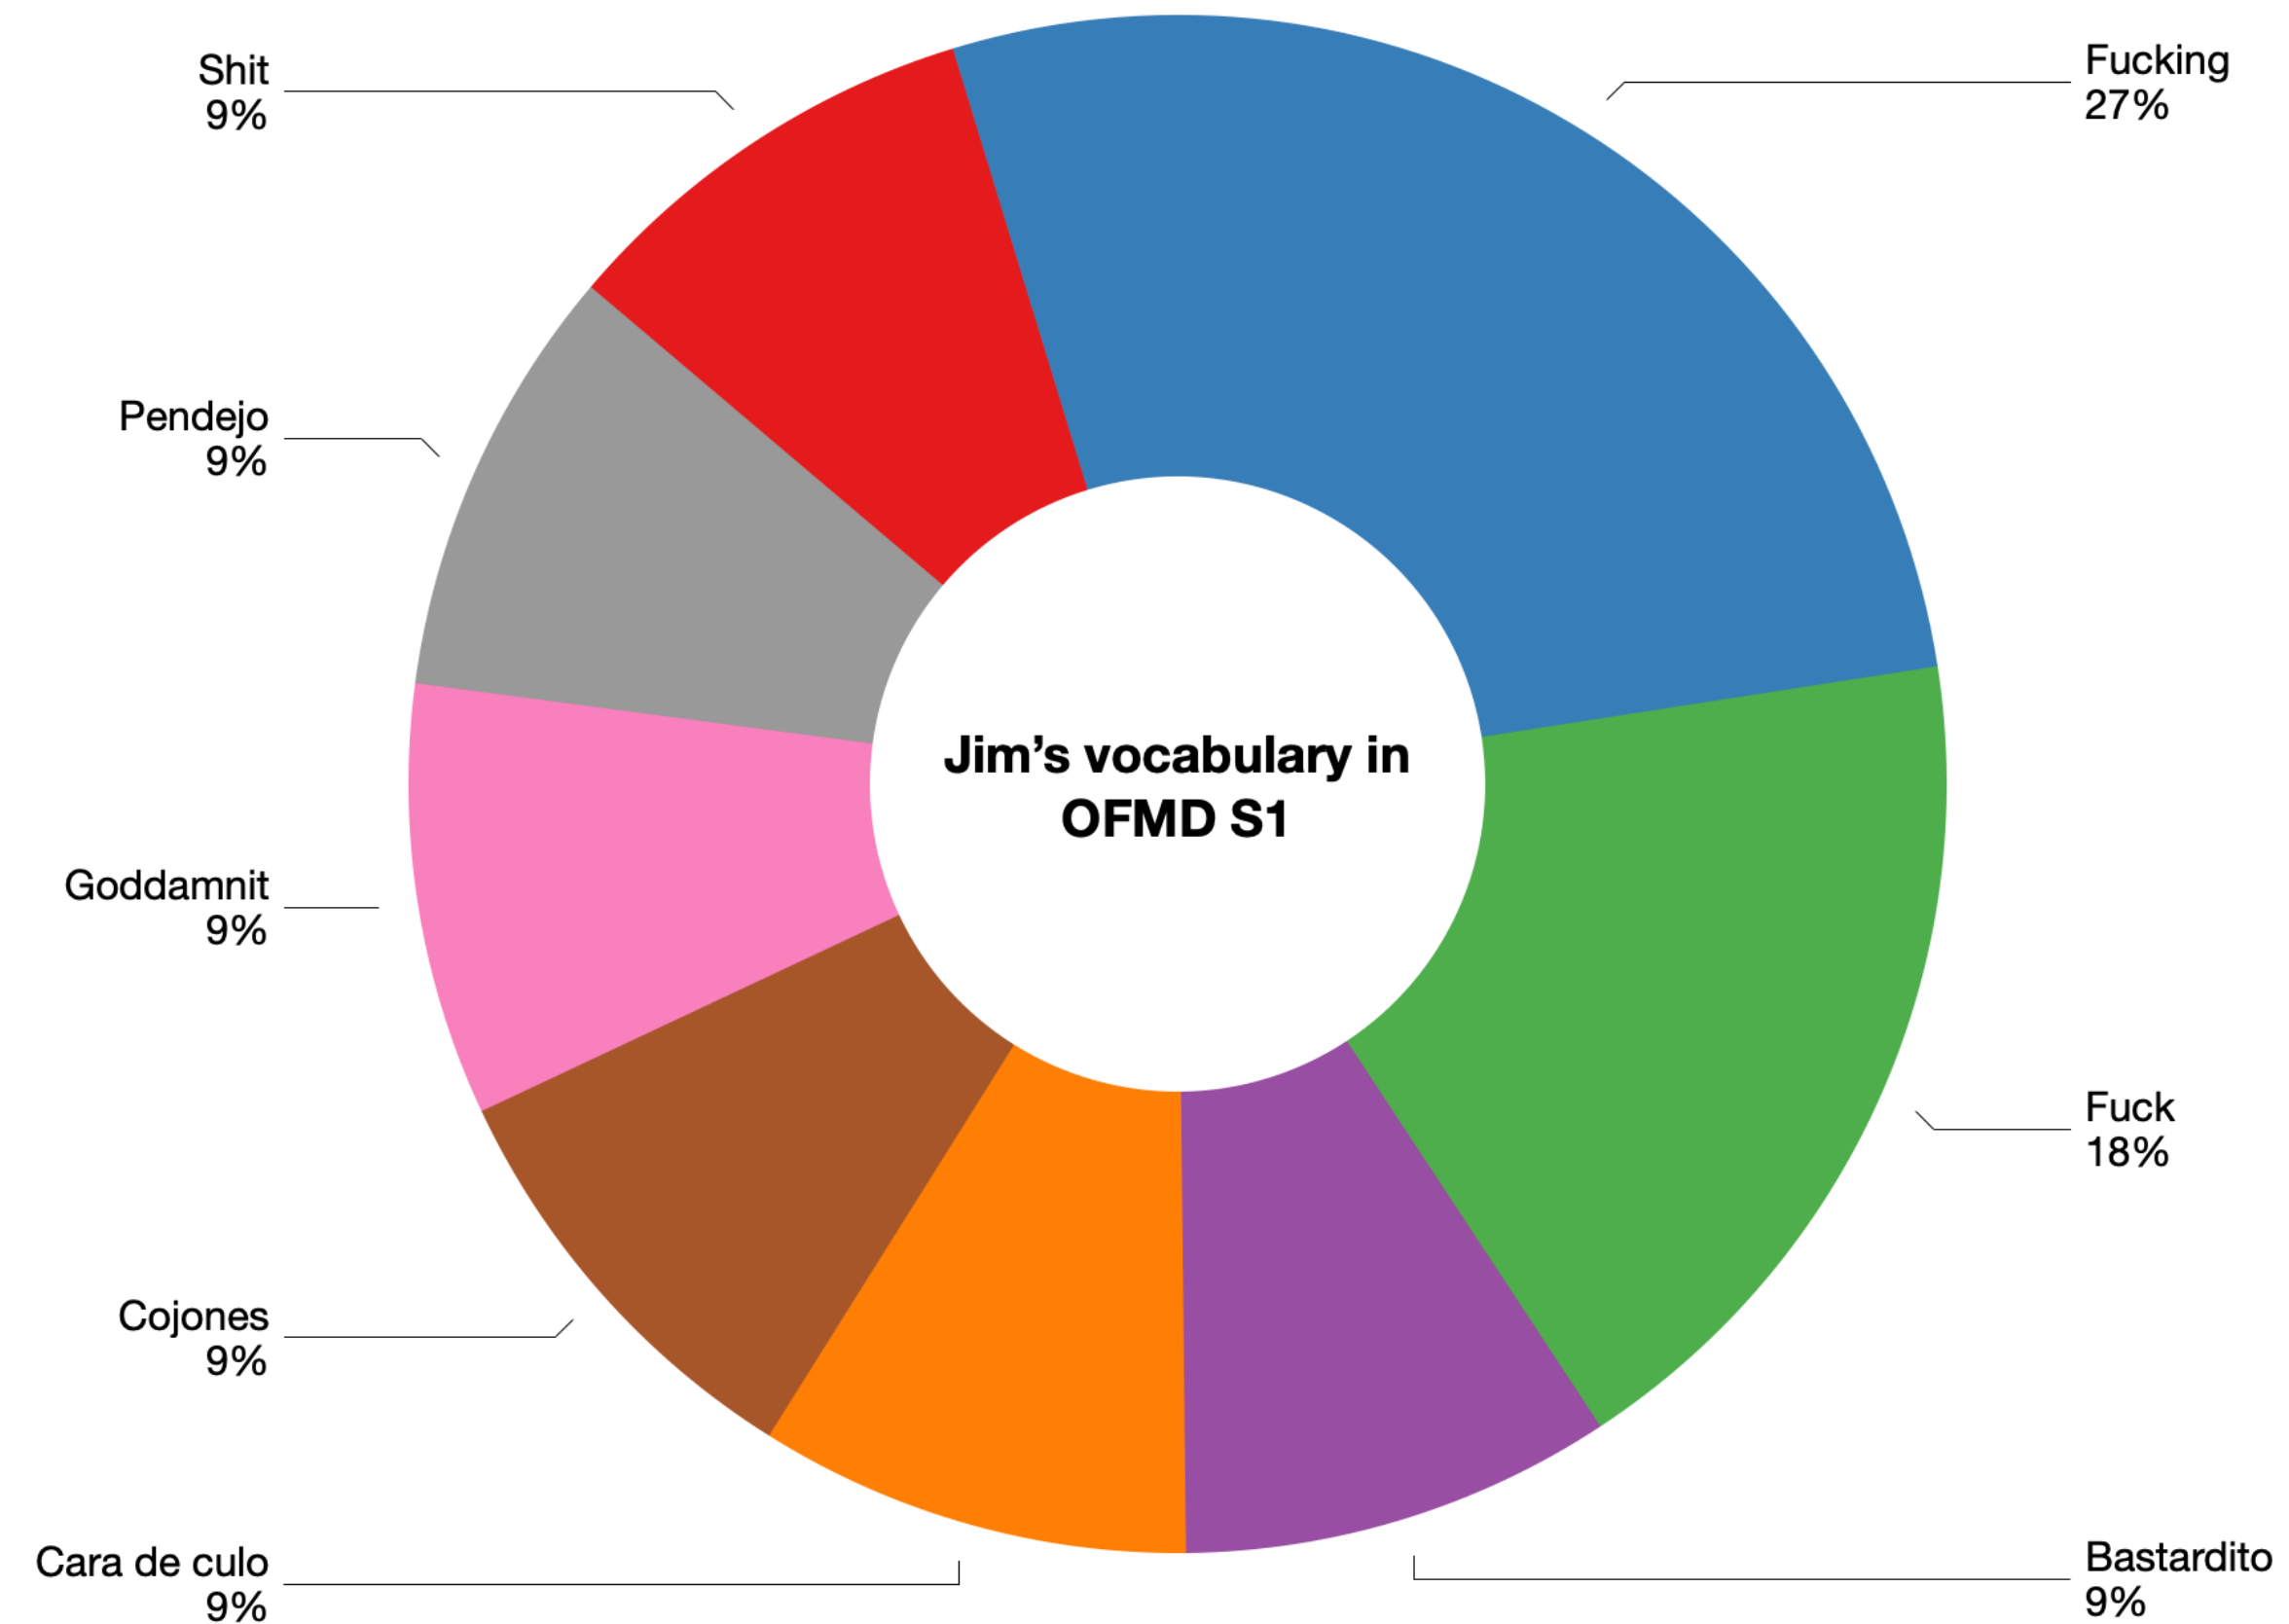

Almost half of the times Jim swears, it's either "fucking" or "fuck". Also, half of their rude vocabulary is in Spanish. *

How Jim uses their rude word vocabulary (11 times in total) in *Our Flag Means Death* season 1. Their vocabulary consists of 19% of the rude words used in the show.

The data was collected by Twitter user @bttrgaythndead.

* After these charts were first posted on Twitter, it was pointed out that Jim also says maldito/a a lot. @bttrgaythndead had missed those when collecting the data, so the charts are a bit off because of that.