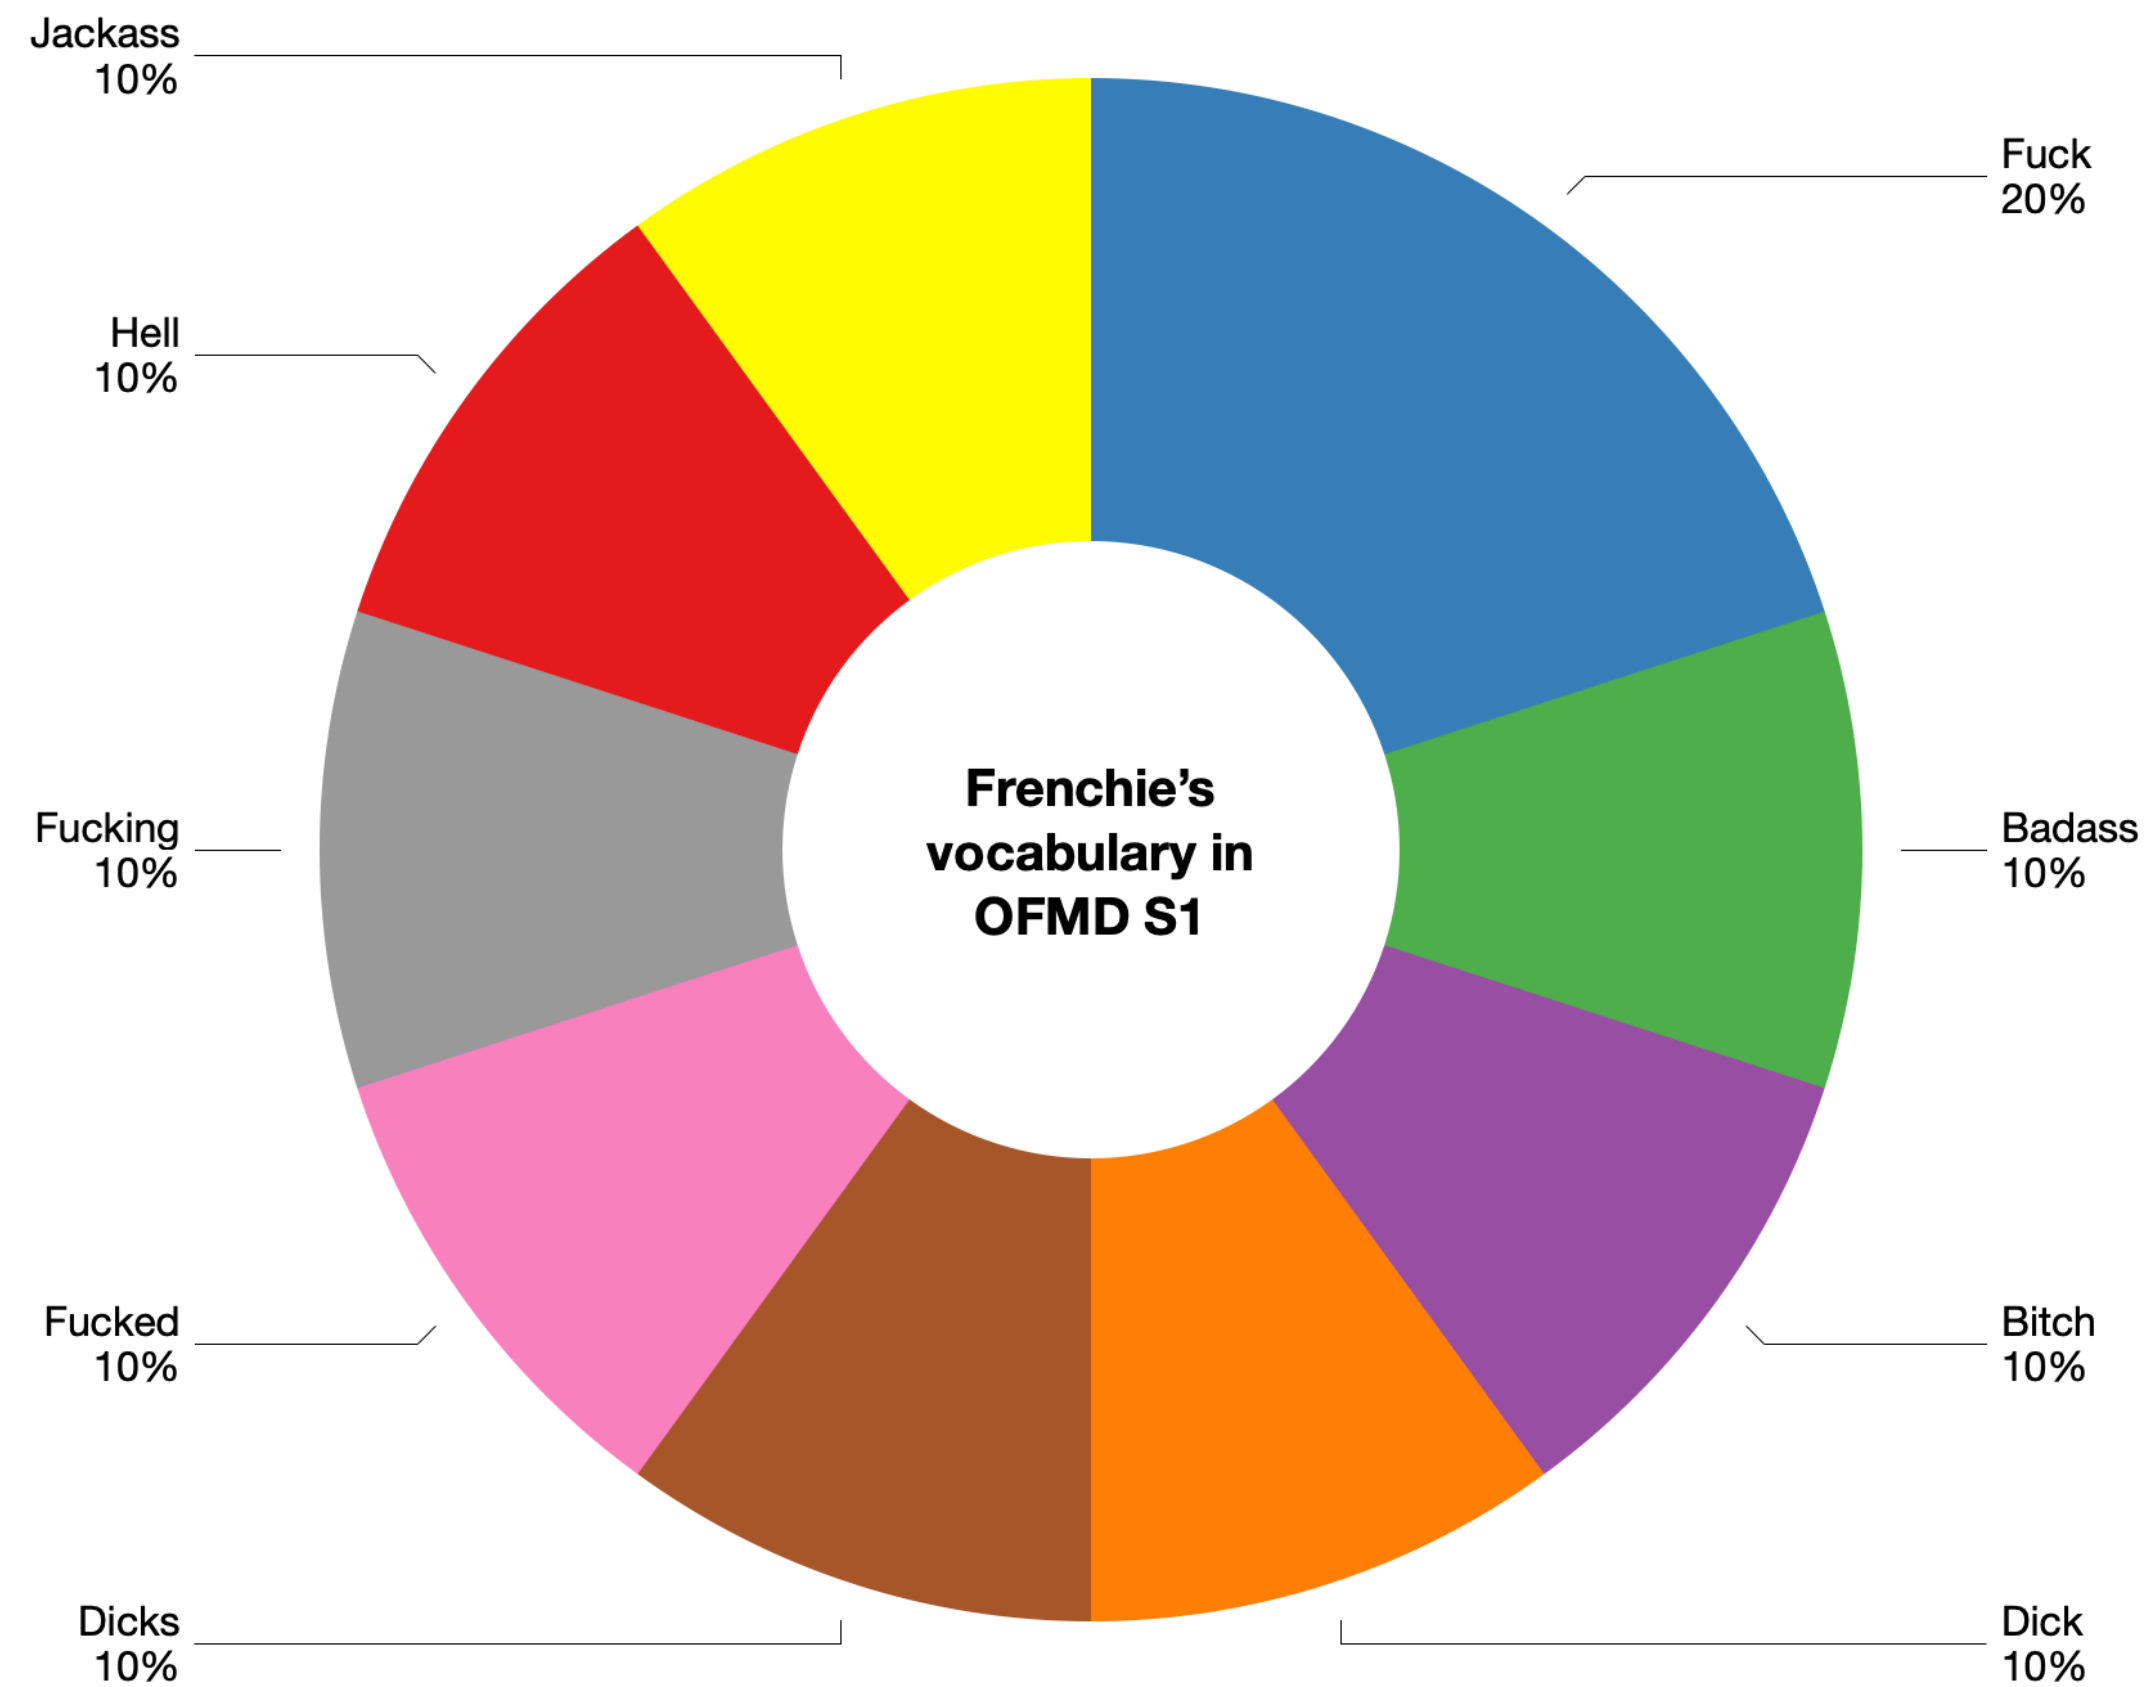

Frenchie uses a different word every time he swears, except for "fuck" which uses twice.

How Frenchie uses his rude word vocabulary (10 times in total) in *Our Flag Means Death* season 1. His vocabulary consists of 21% of the rude words used in the show.

The data was collected by Twitter user @bttrgaythndead.