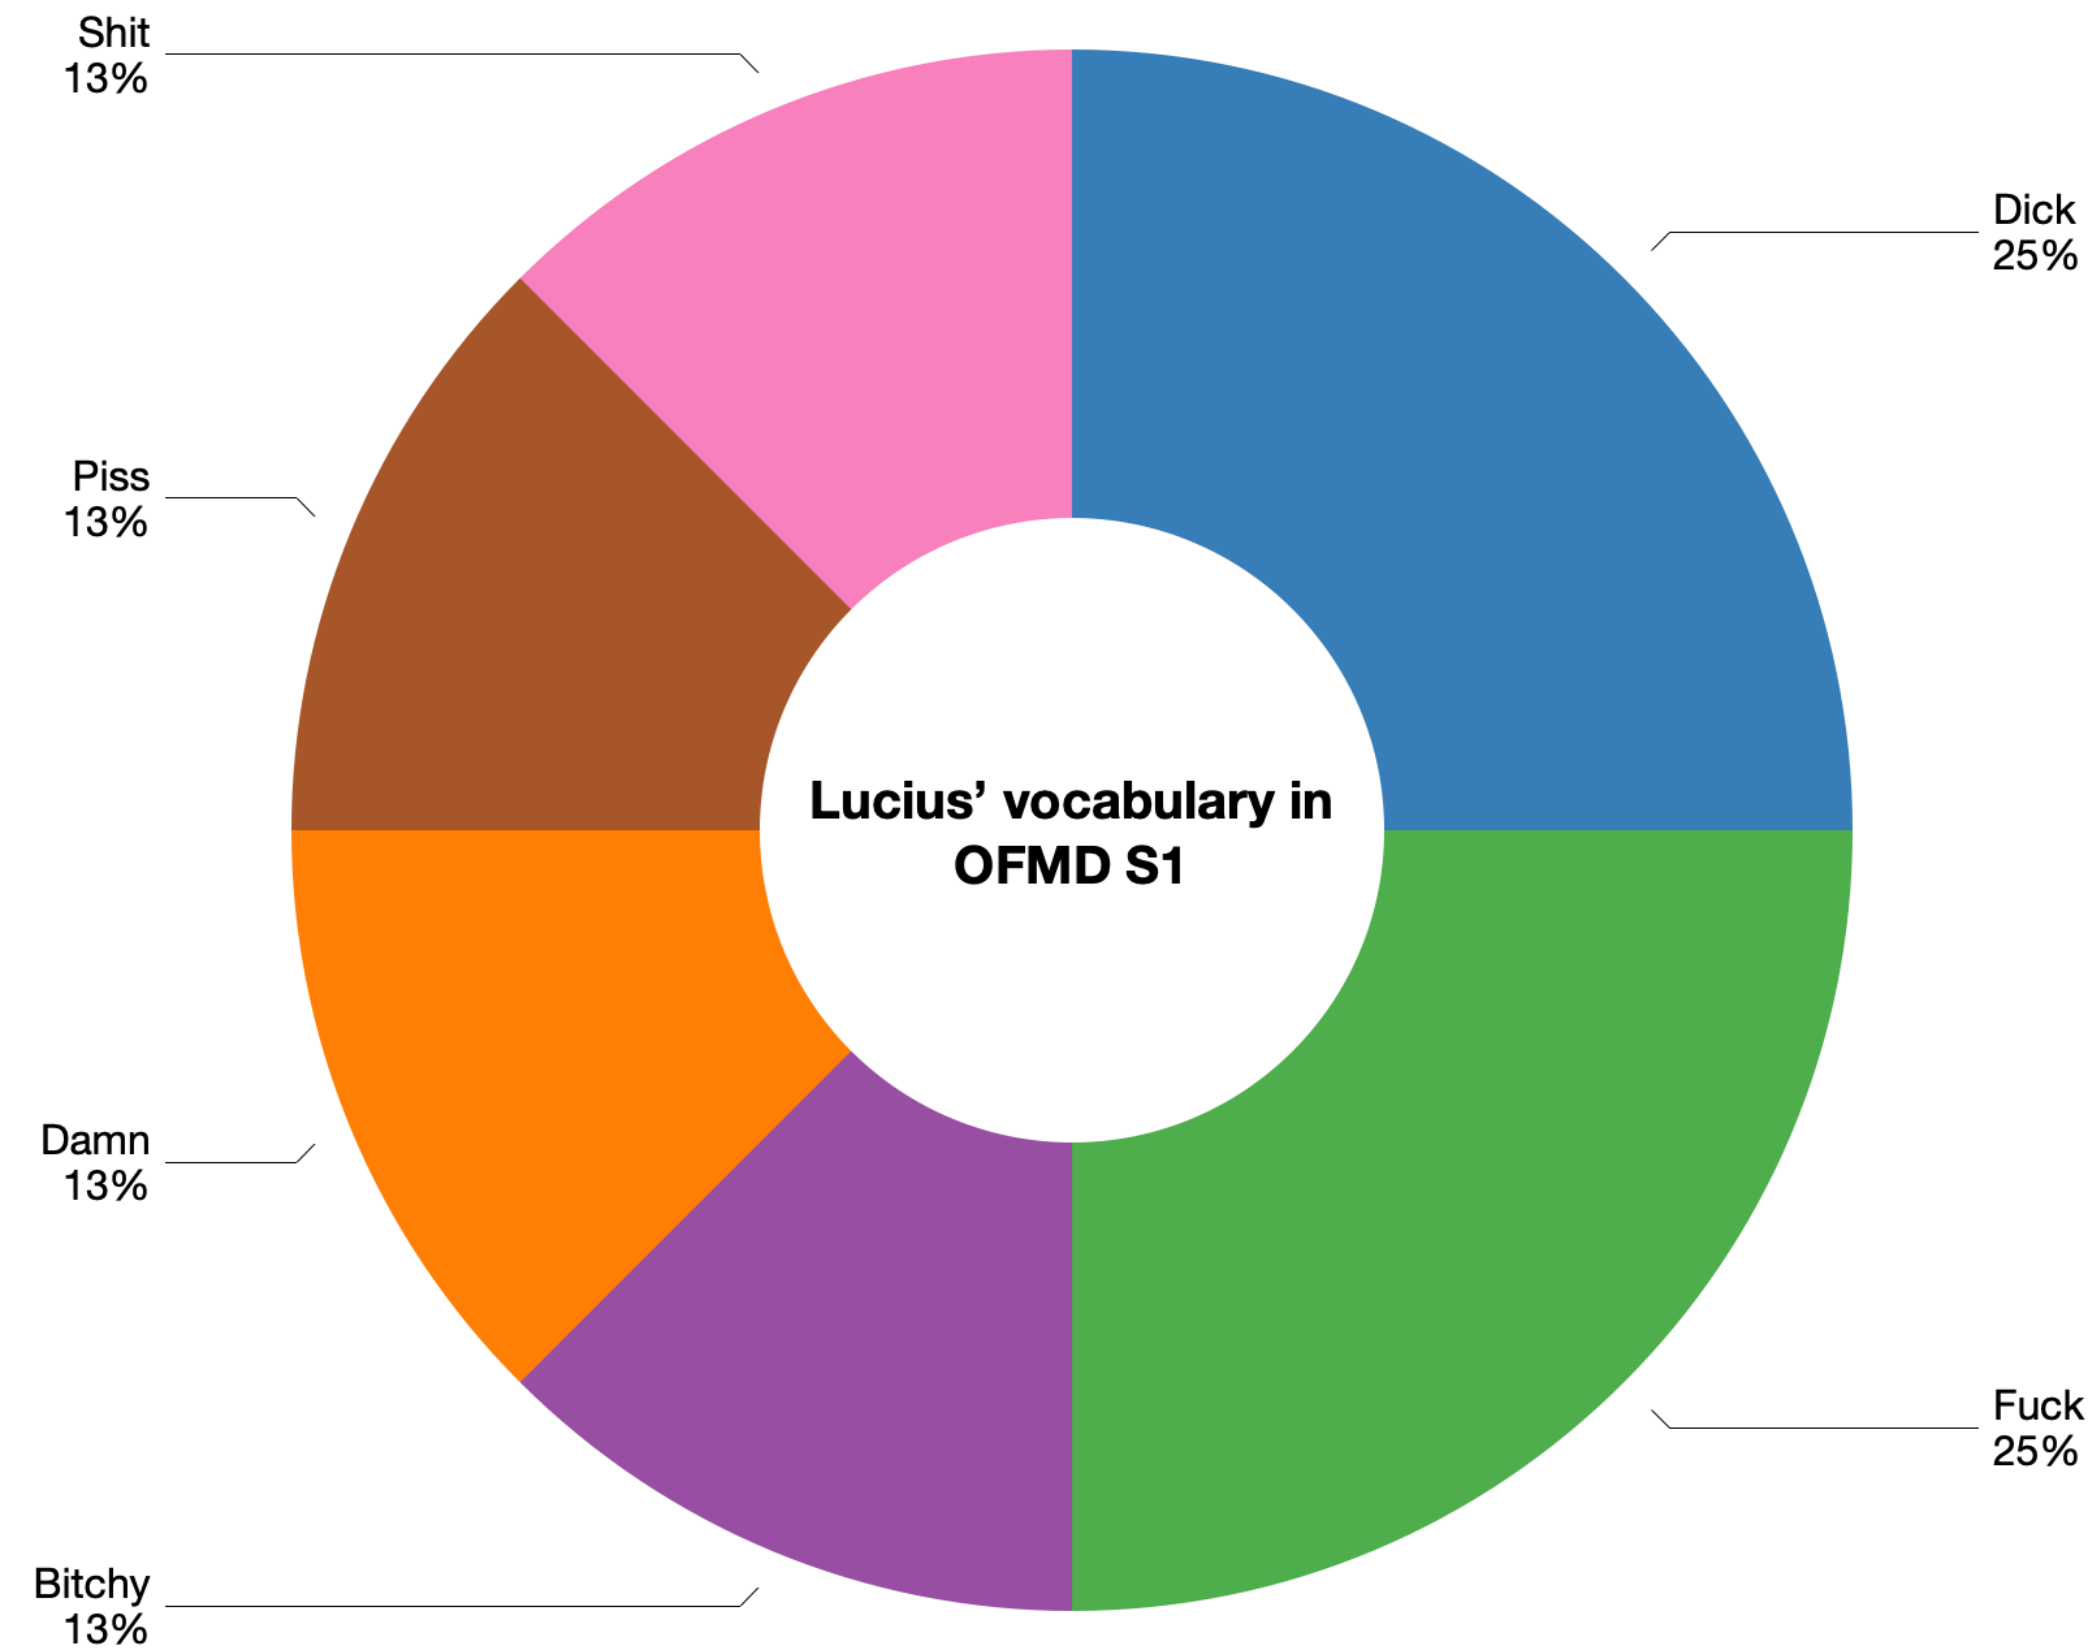

Half of Lucius' swearing is either "dick" or "fuck".

How Lucius uses his rude word vocabulary (8 times in total) in *Our Flag Means Death* season 1. His vocabulary consists of 14% of the rude words used in the show.

The data was collected by Twitter user @btrrgaythndead.