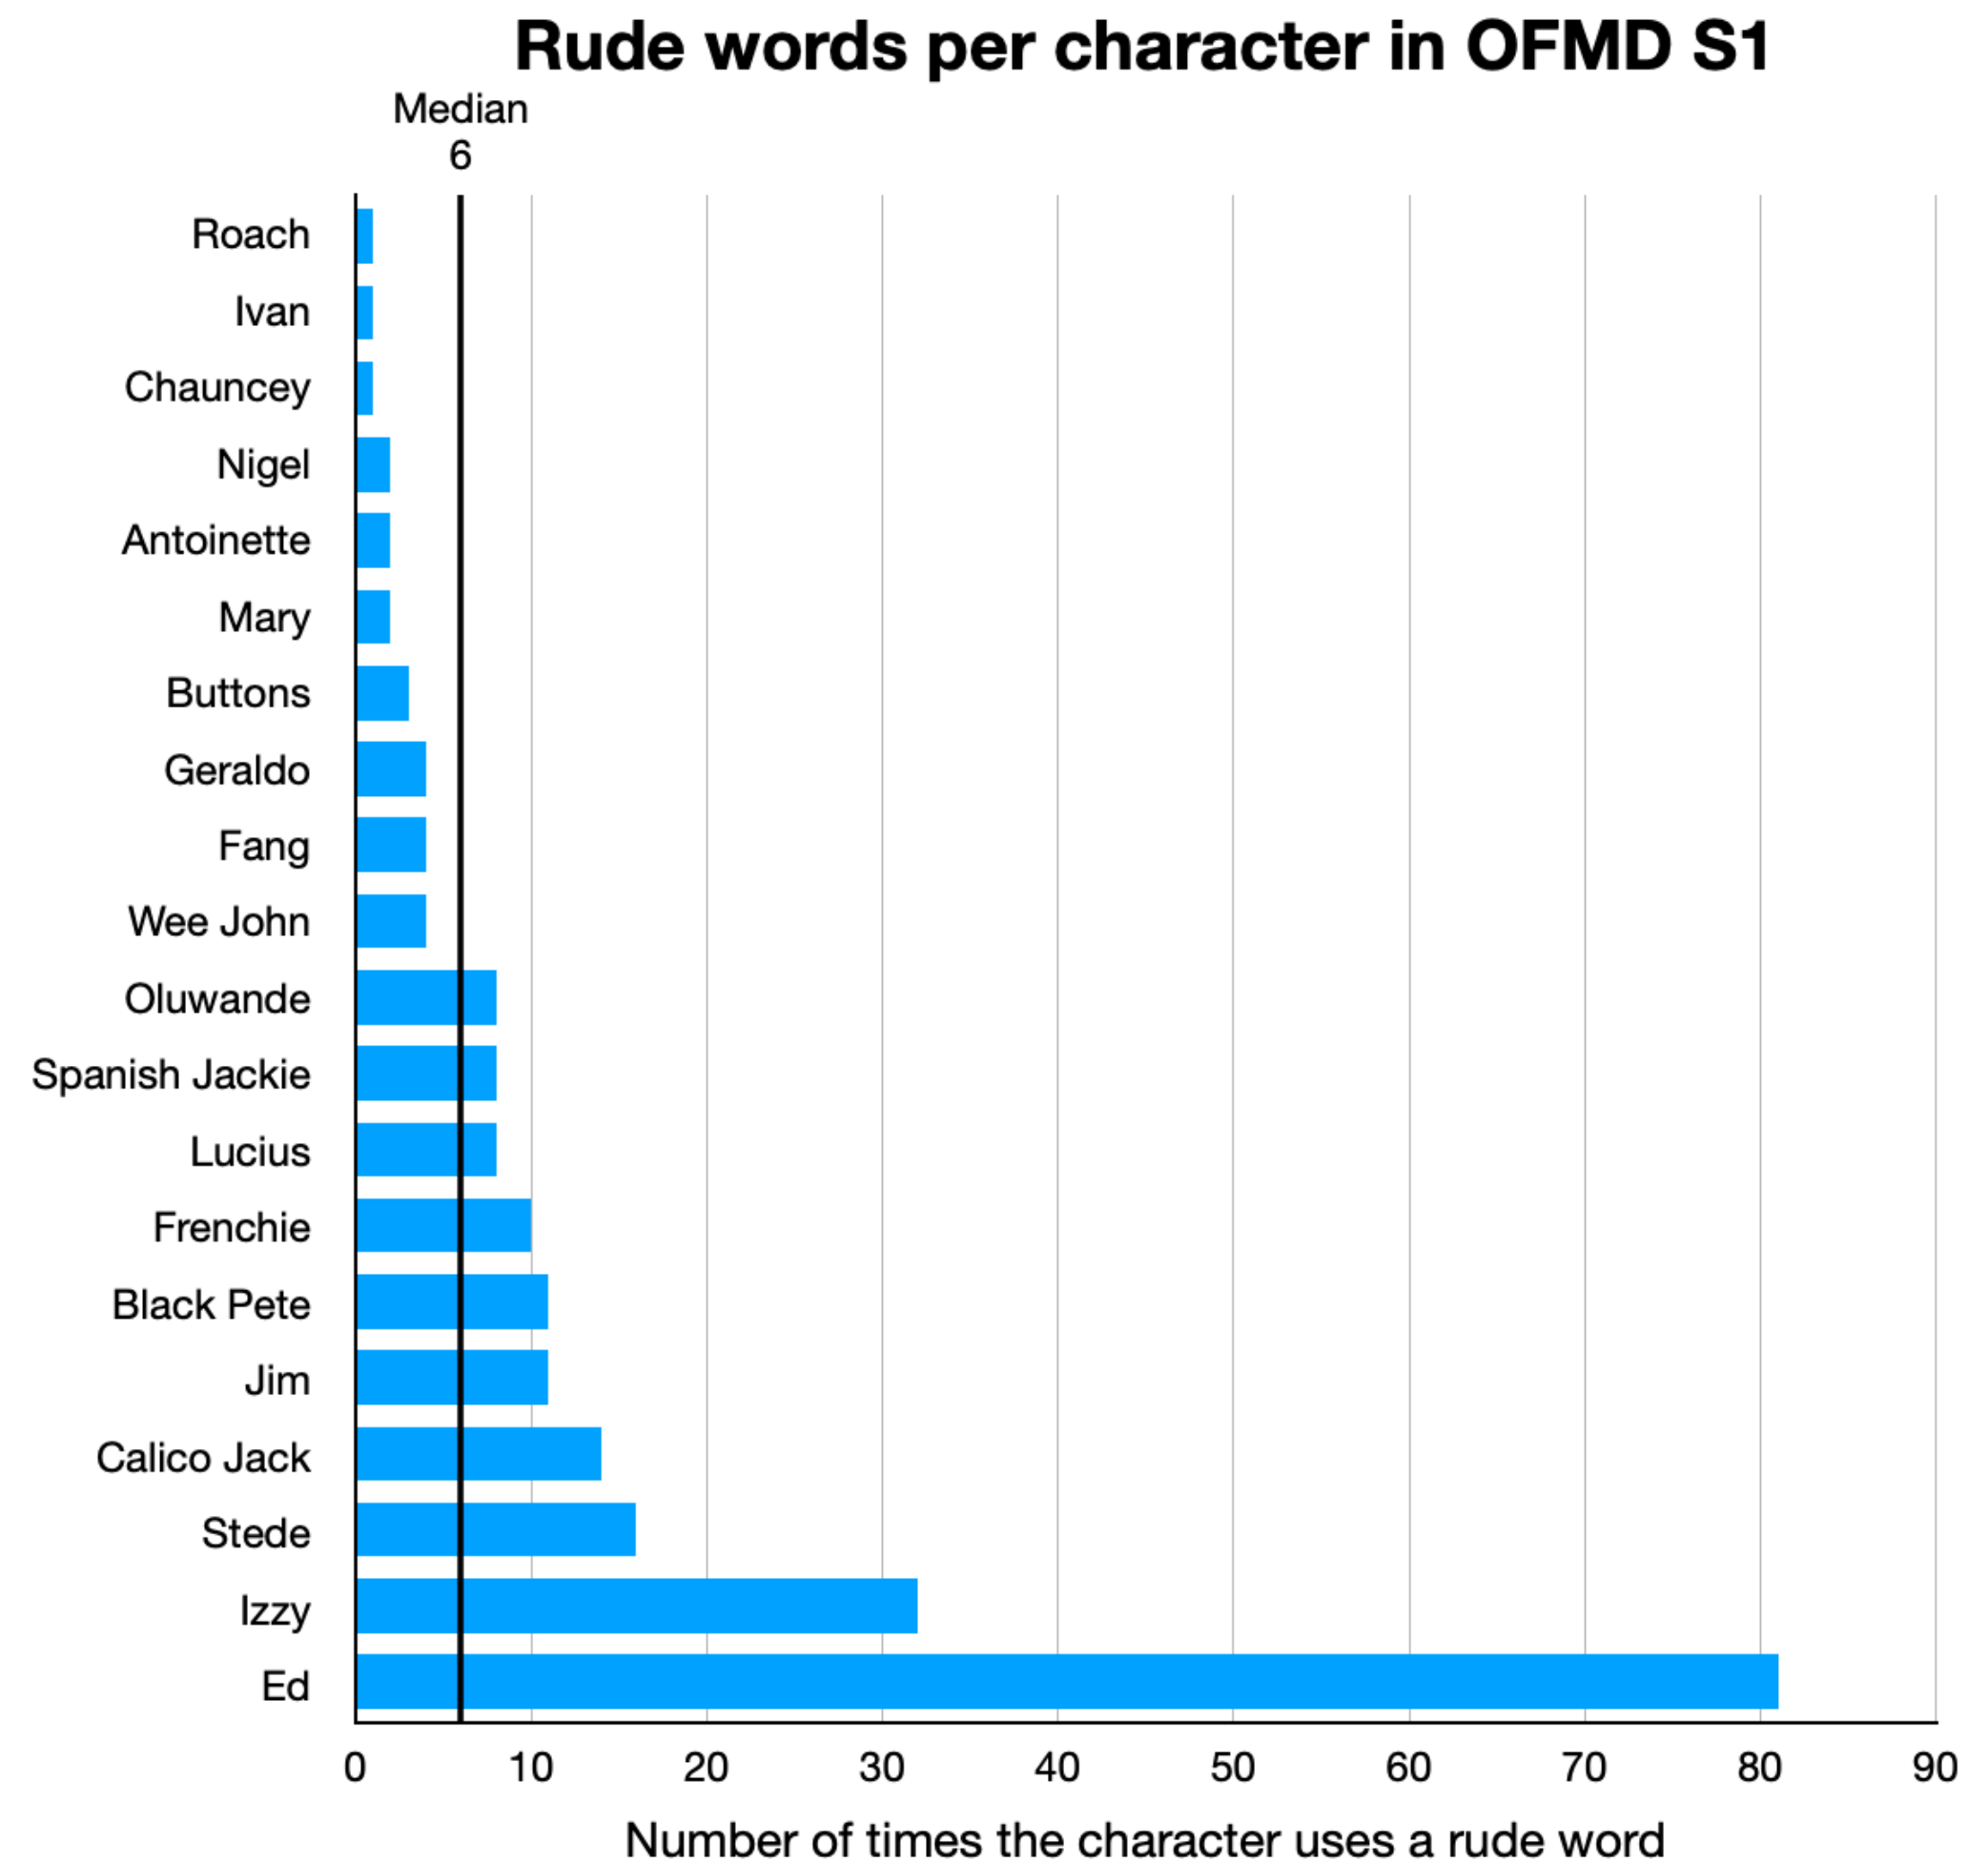

Who has the pottiest mouth? There are 20 characters who swear.

When we hear a rude word, 36% of the time it's said by Ed. Izzy is the runner-up, with 14%. These two are responsible for half of the swearing in the show.

How all the swearing (223 times in total) in *Our Flag Means Death* season 1 is distributed between characters. Only characters who swear in the show are taken into account when counting the median.

The data was collected by Twitter user @bttrgaythndead.