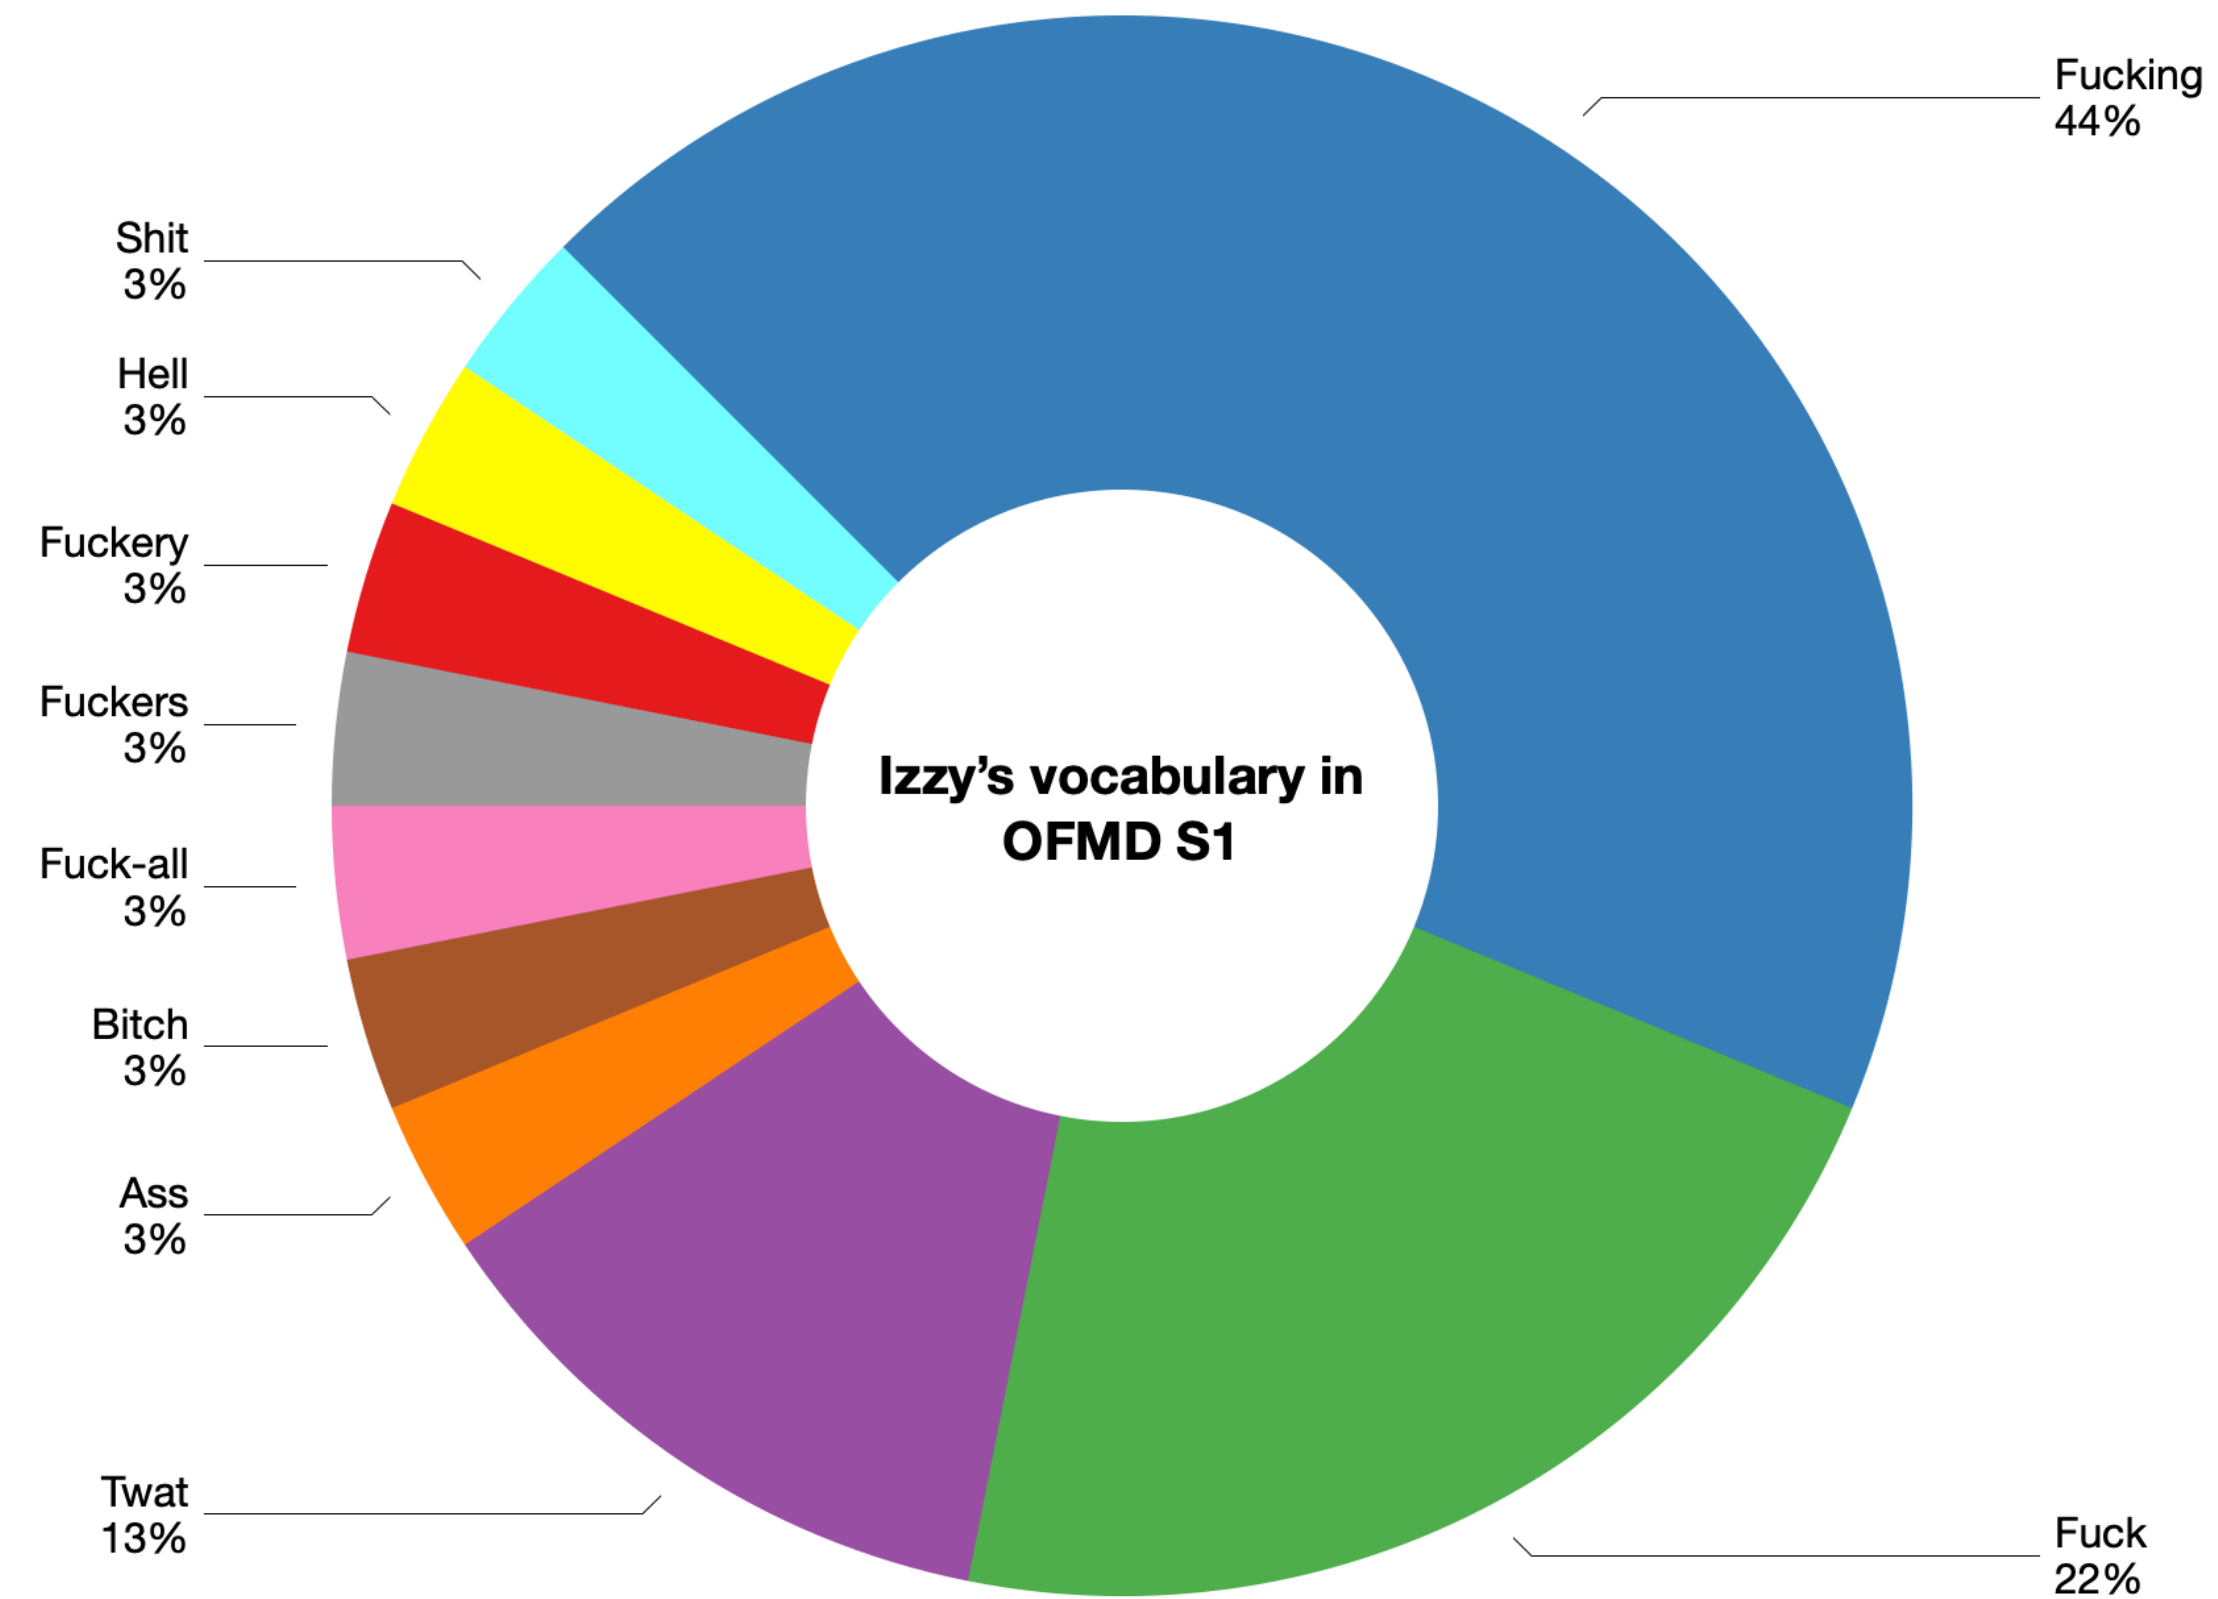

With Izzy, 2 times out of 3 his swear word of choice is either "fucking" or "fuck".

How Izzy uses his rude word vocabulary (32 times in total) in *Our Flag Means Death* season 1. His vocabulary consists of 28% of the rude words used in the show.

The data was collected by Twitter user @bttrgaythndead.