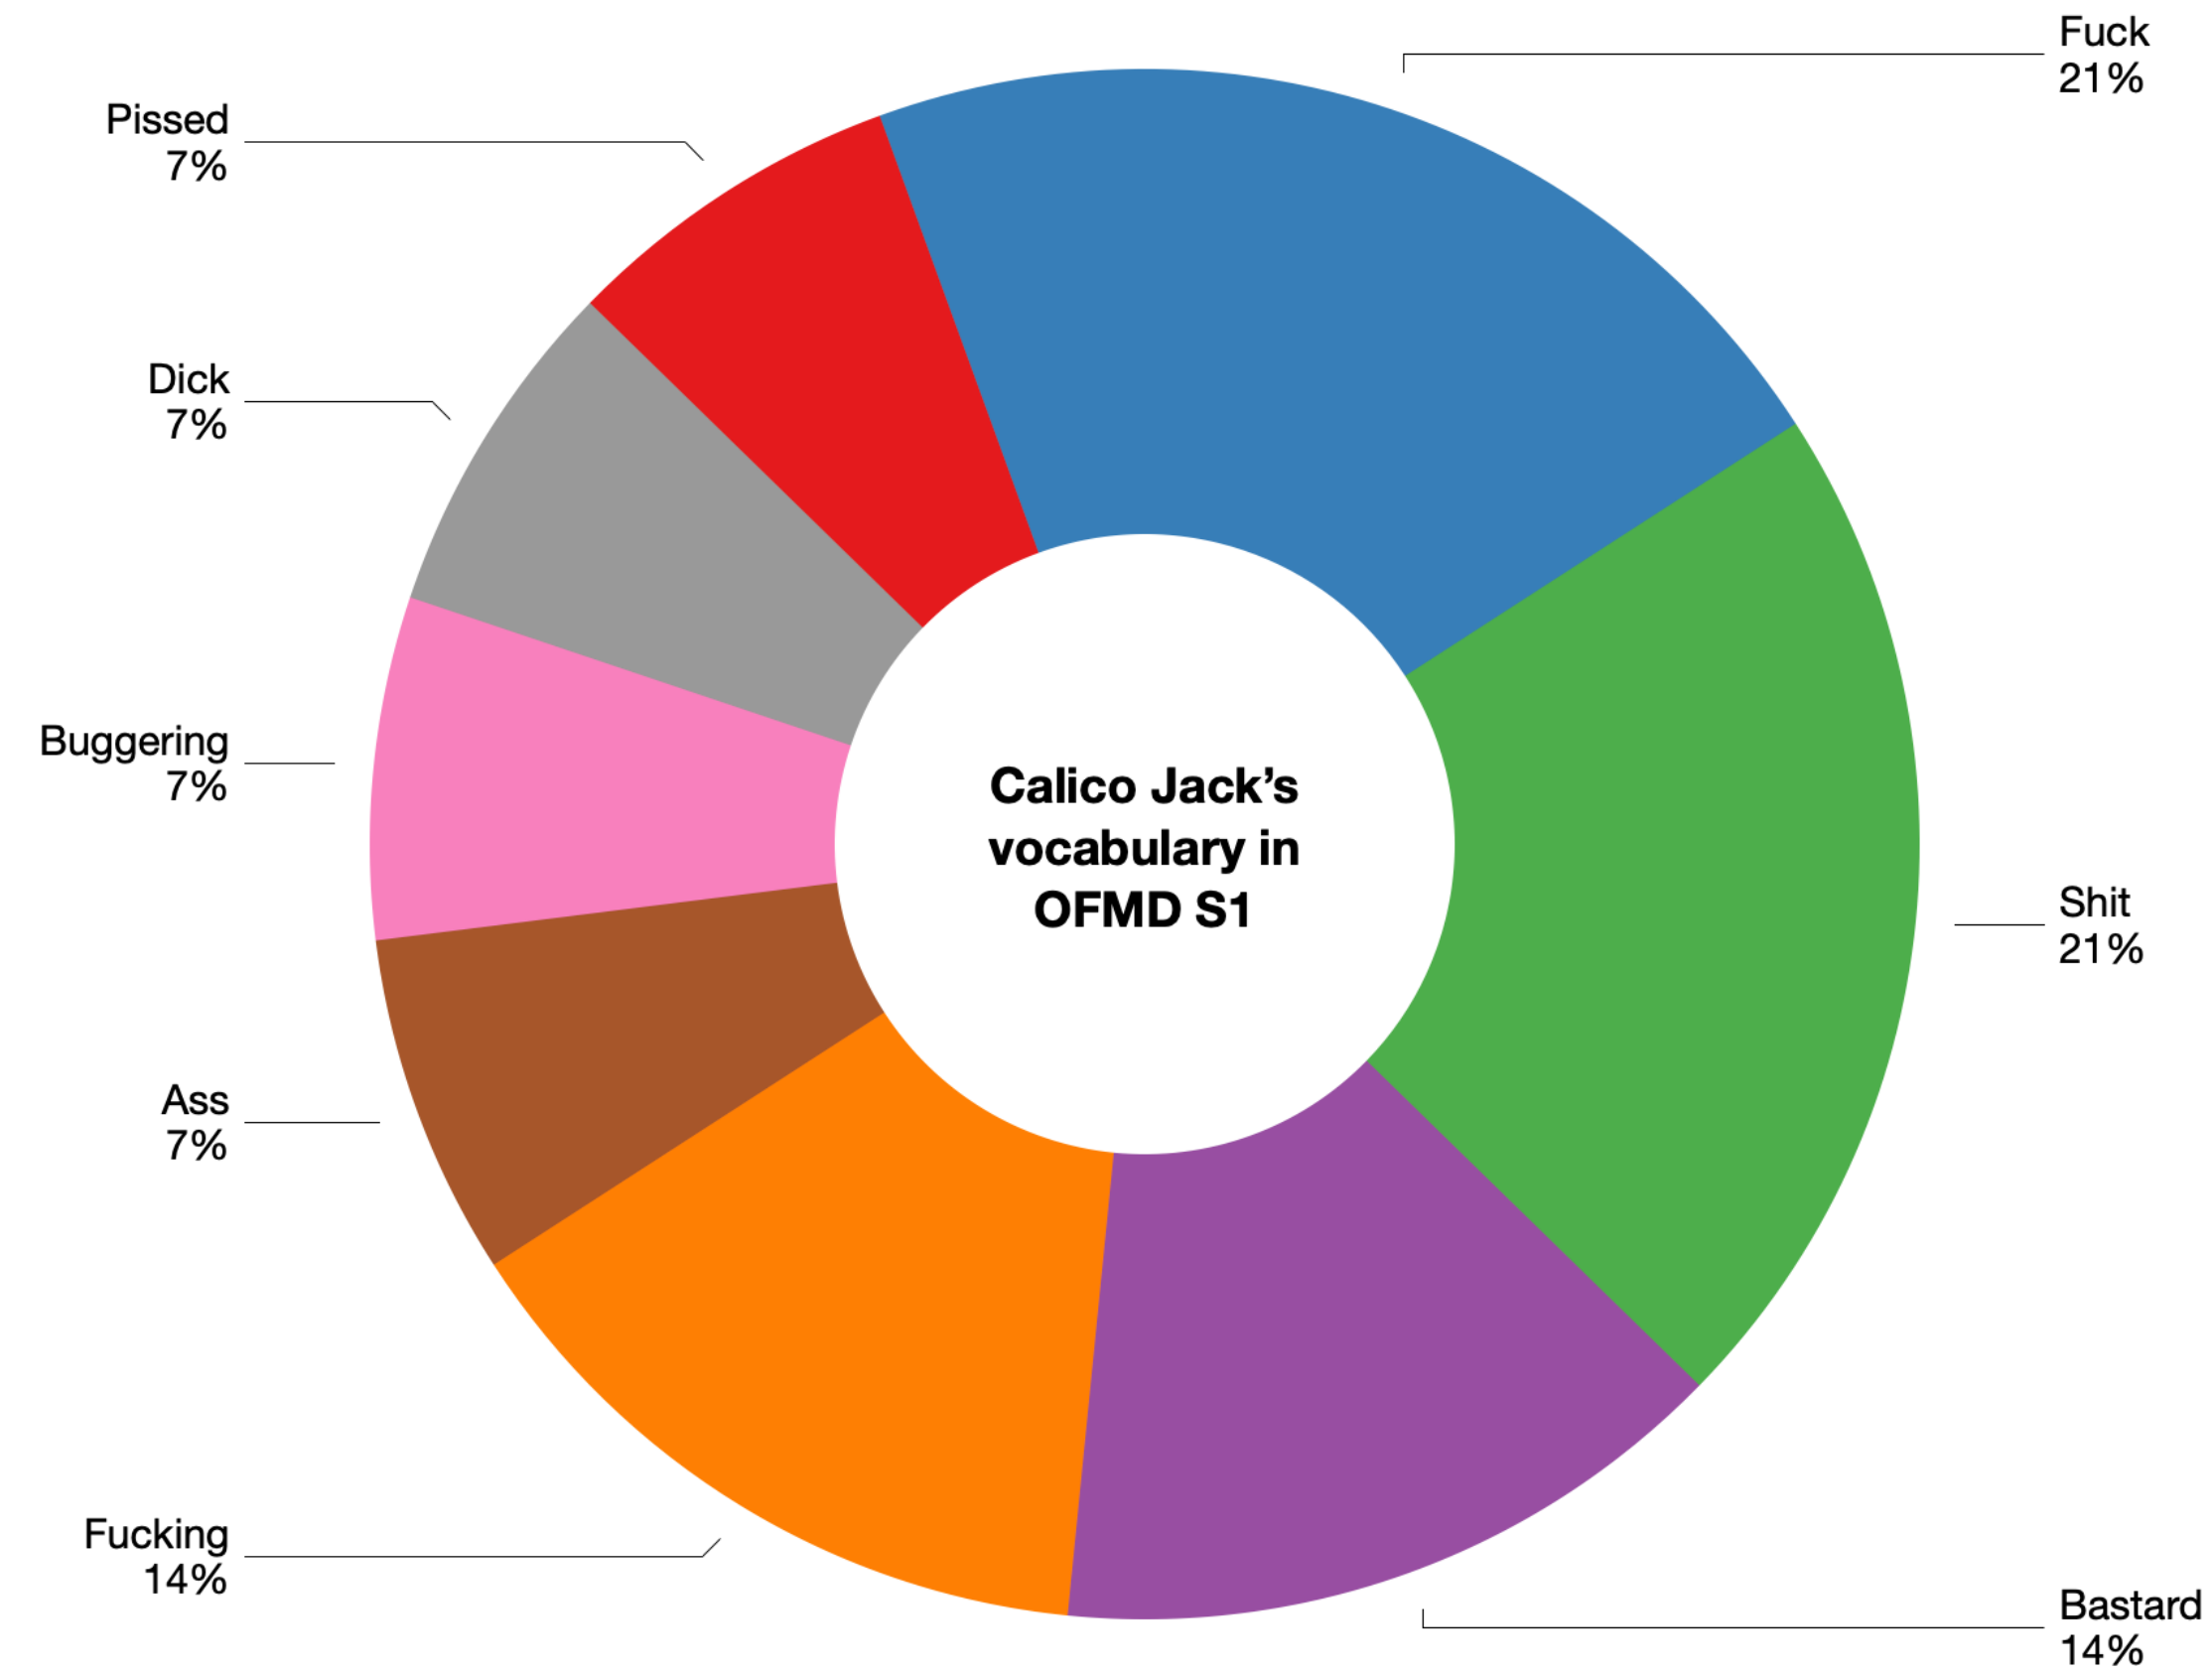

Calico Jack's favourite swears are the 2nd and 3rd most common words, "fuck" and "shit", which he uses 2 times out of 5.

How Calico Jack uses his rude word vocabulary (14 times in total) in *Our Flag Means Death* season 1. His vocabulary consists of 19% of the rude words used in the show.

The data was collected by Twitter user @bttrgaythndead.