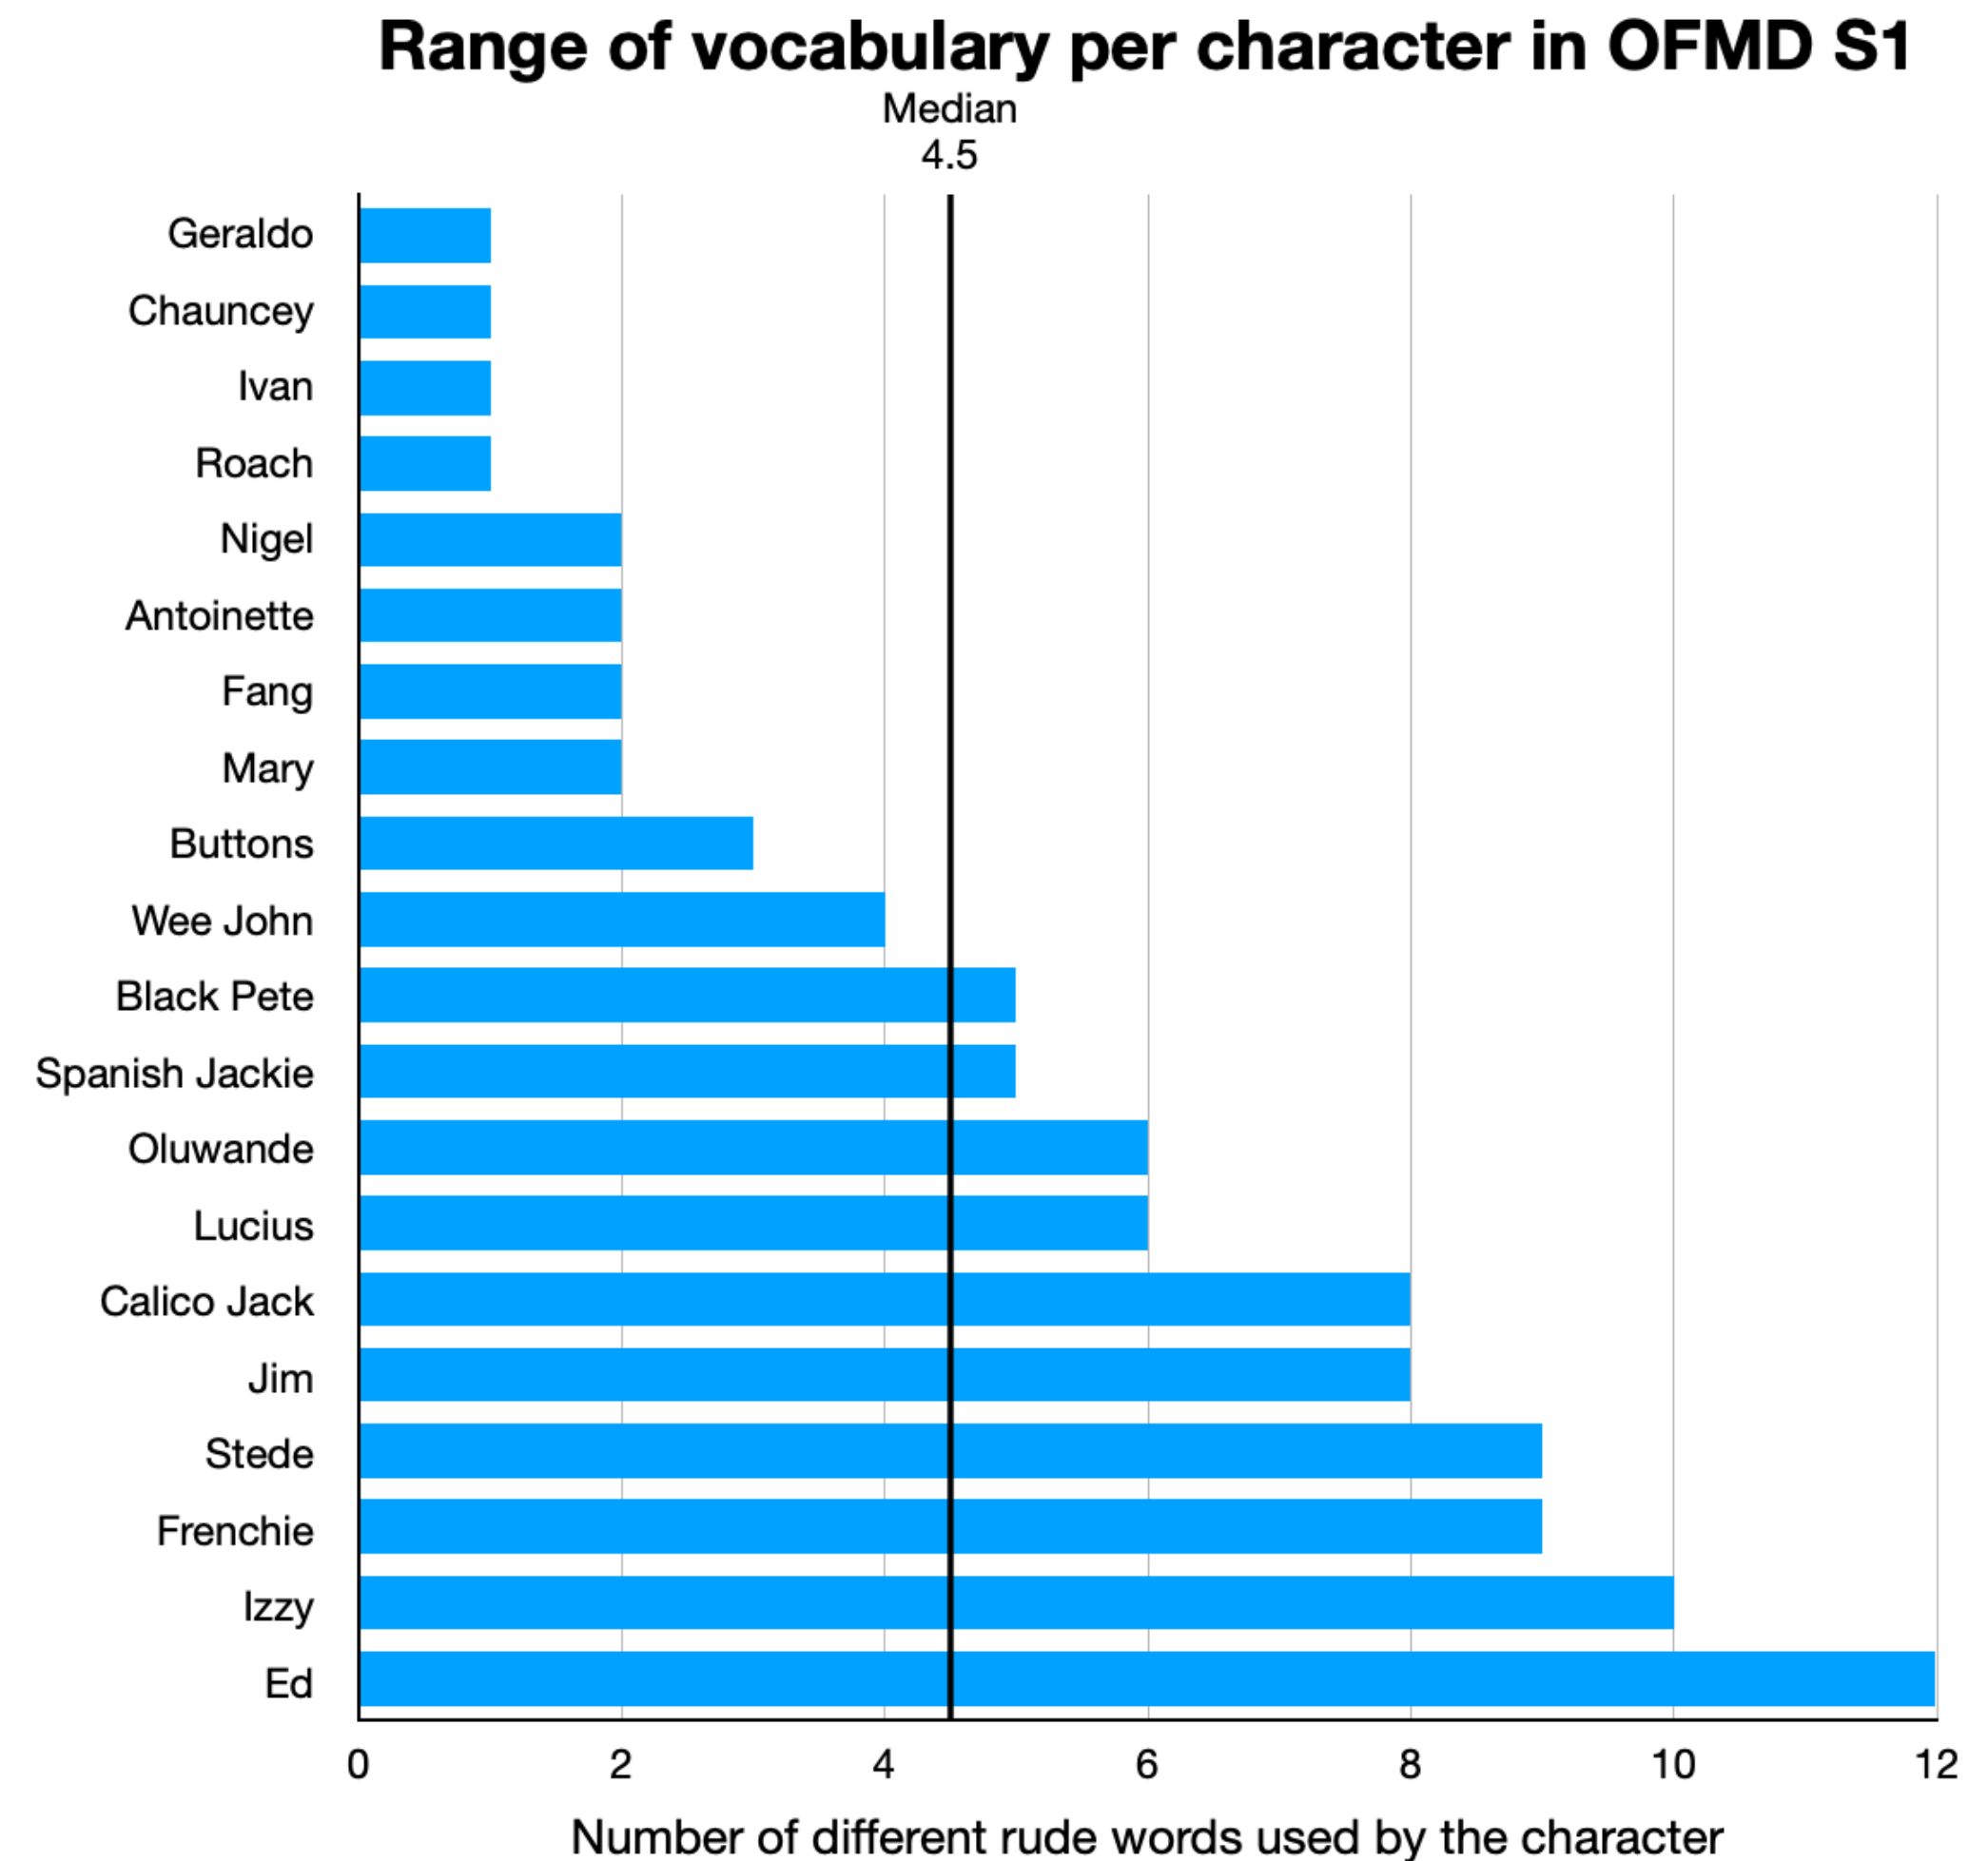

How large is the rude vocabulary of each character? The median is 4.5 words.

The characters who swear the most (Ed and Izzy) have the largest vocabularies (12 and 10 words, respectively).

The range of rude word vocabulary of each character in *Our Flag Means Death* season 1. Only characters who swear in the show are taken into account when counting the median.

The data was collected by Twitter user @bttrgaythndead.