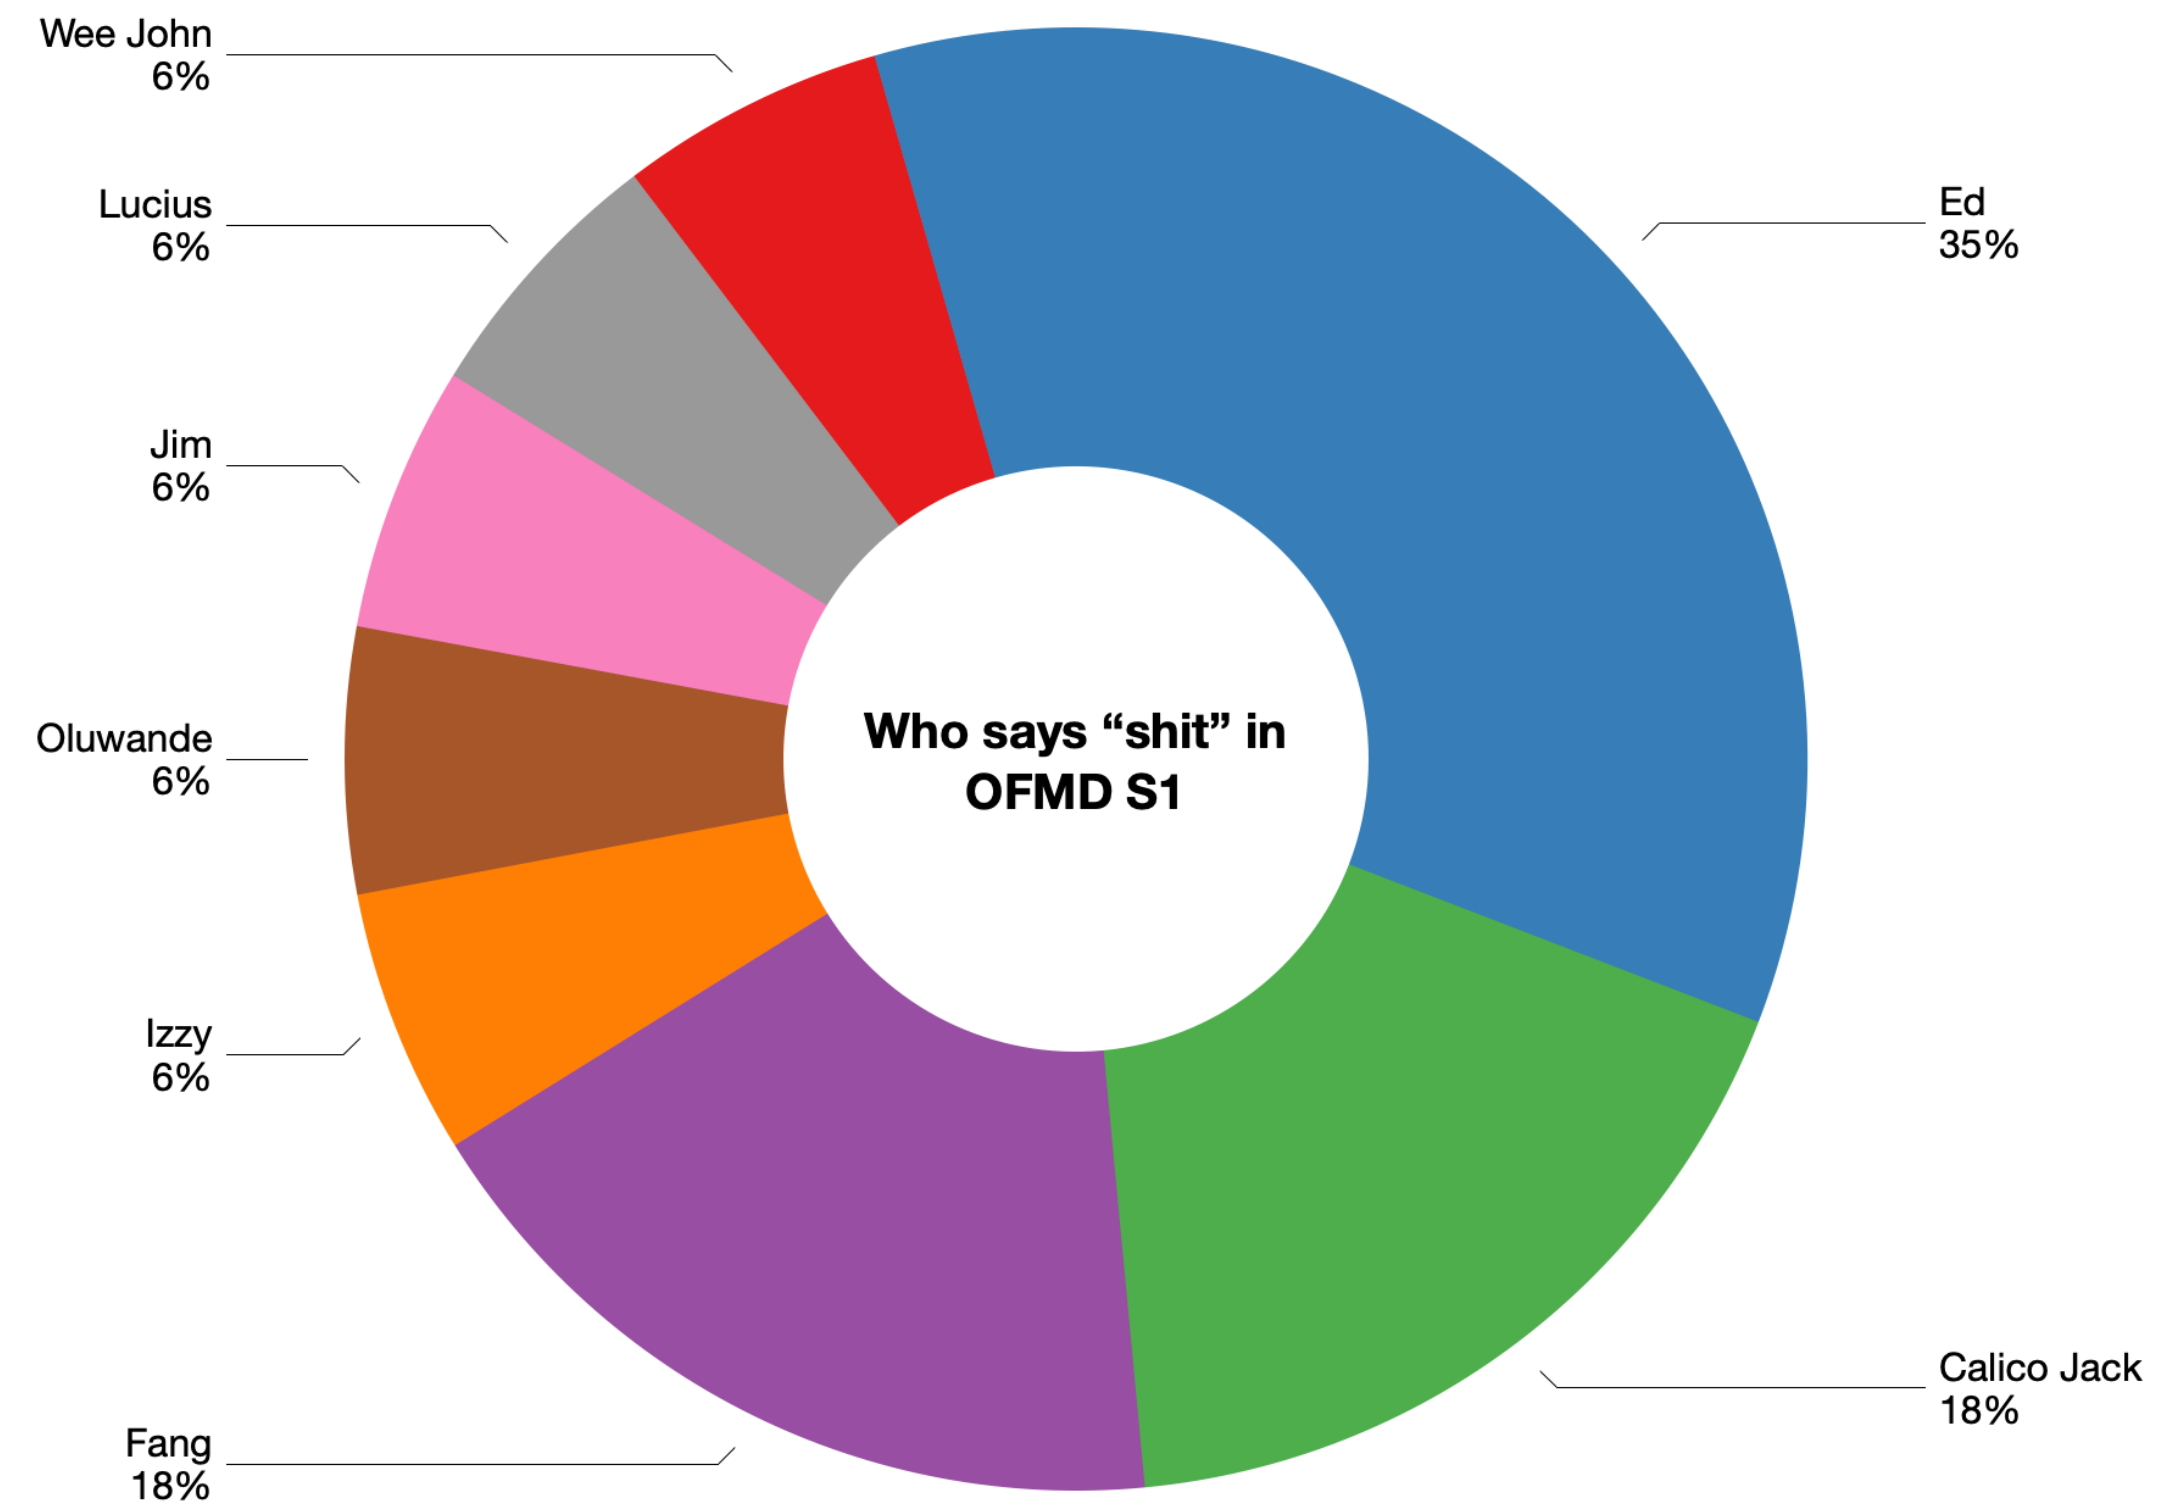

The 3rd most common swear word is "shit", and 2 times out of 3 it's thanks to Ed, Calico Jack or Fang.

How the use of the word "shit" (17 times in total) in *Our Flag Means Death* season 1 is distributed between characters who swear in the show.

40% of the characters who swear in the show have this word in their vocabulary.

The data was collected by Twitter user @bttrgaythndead.