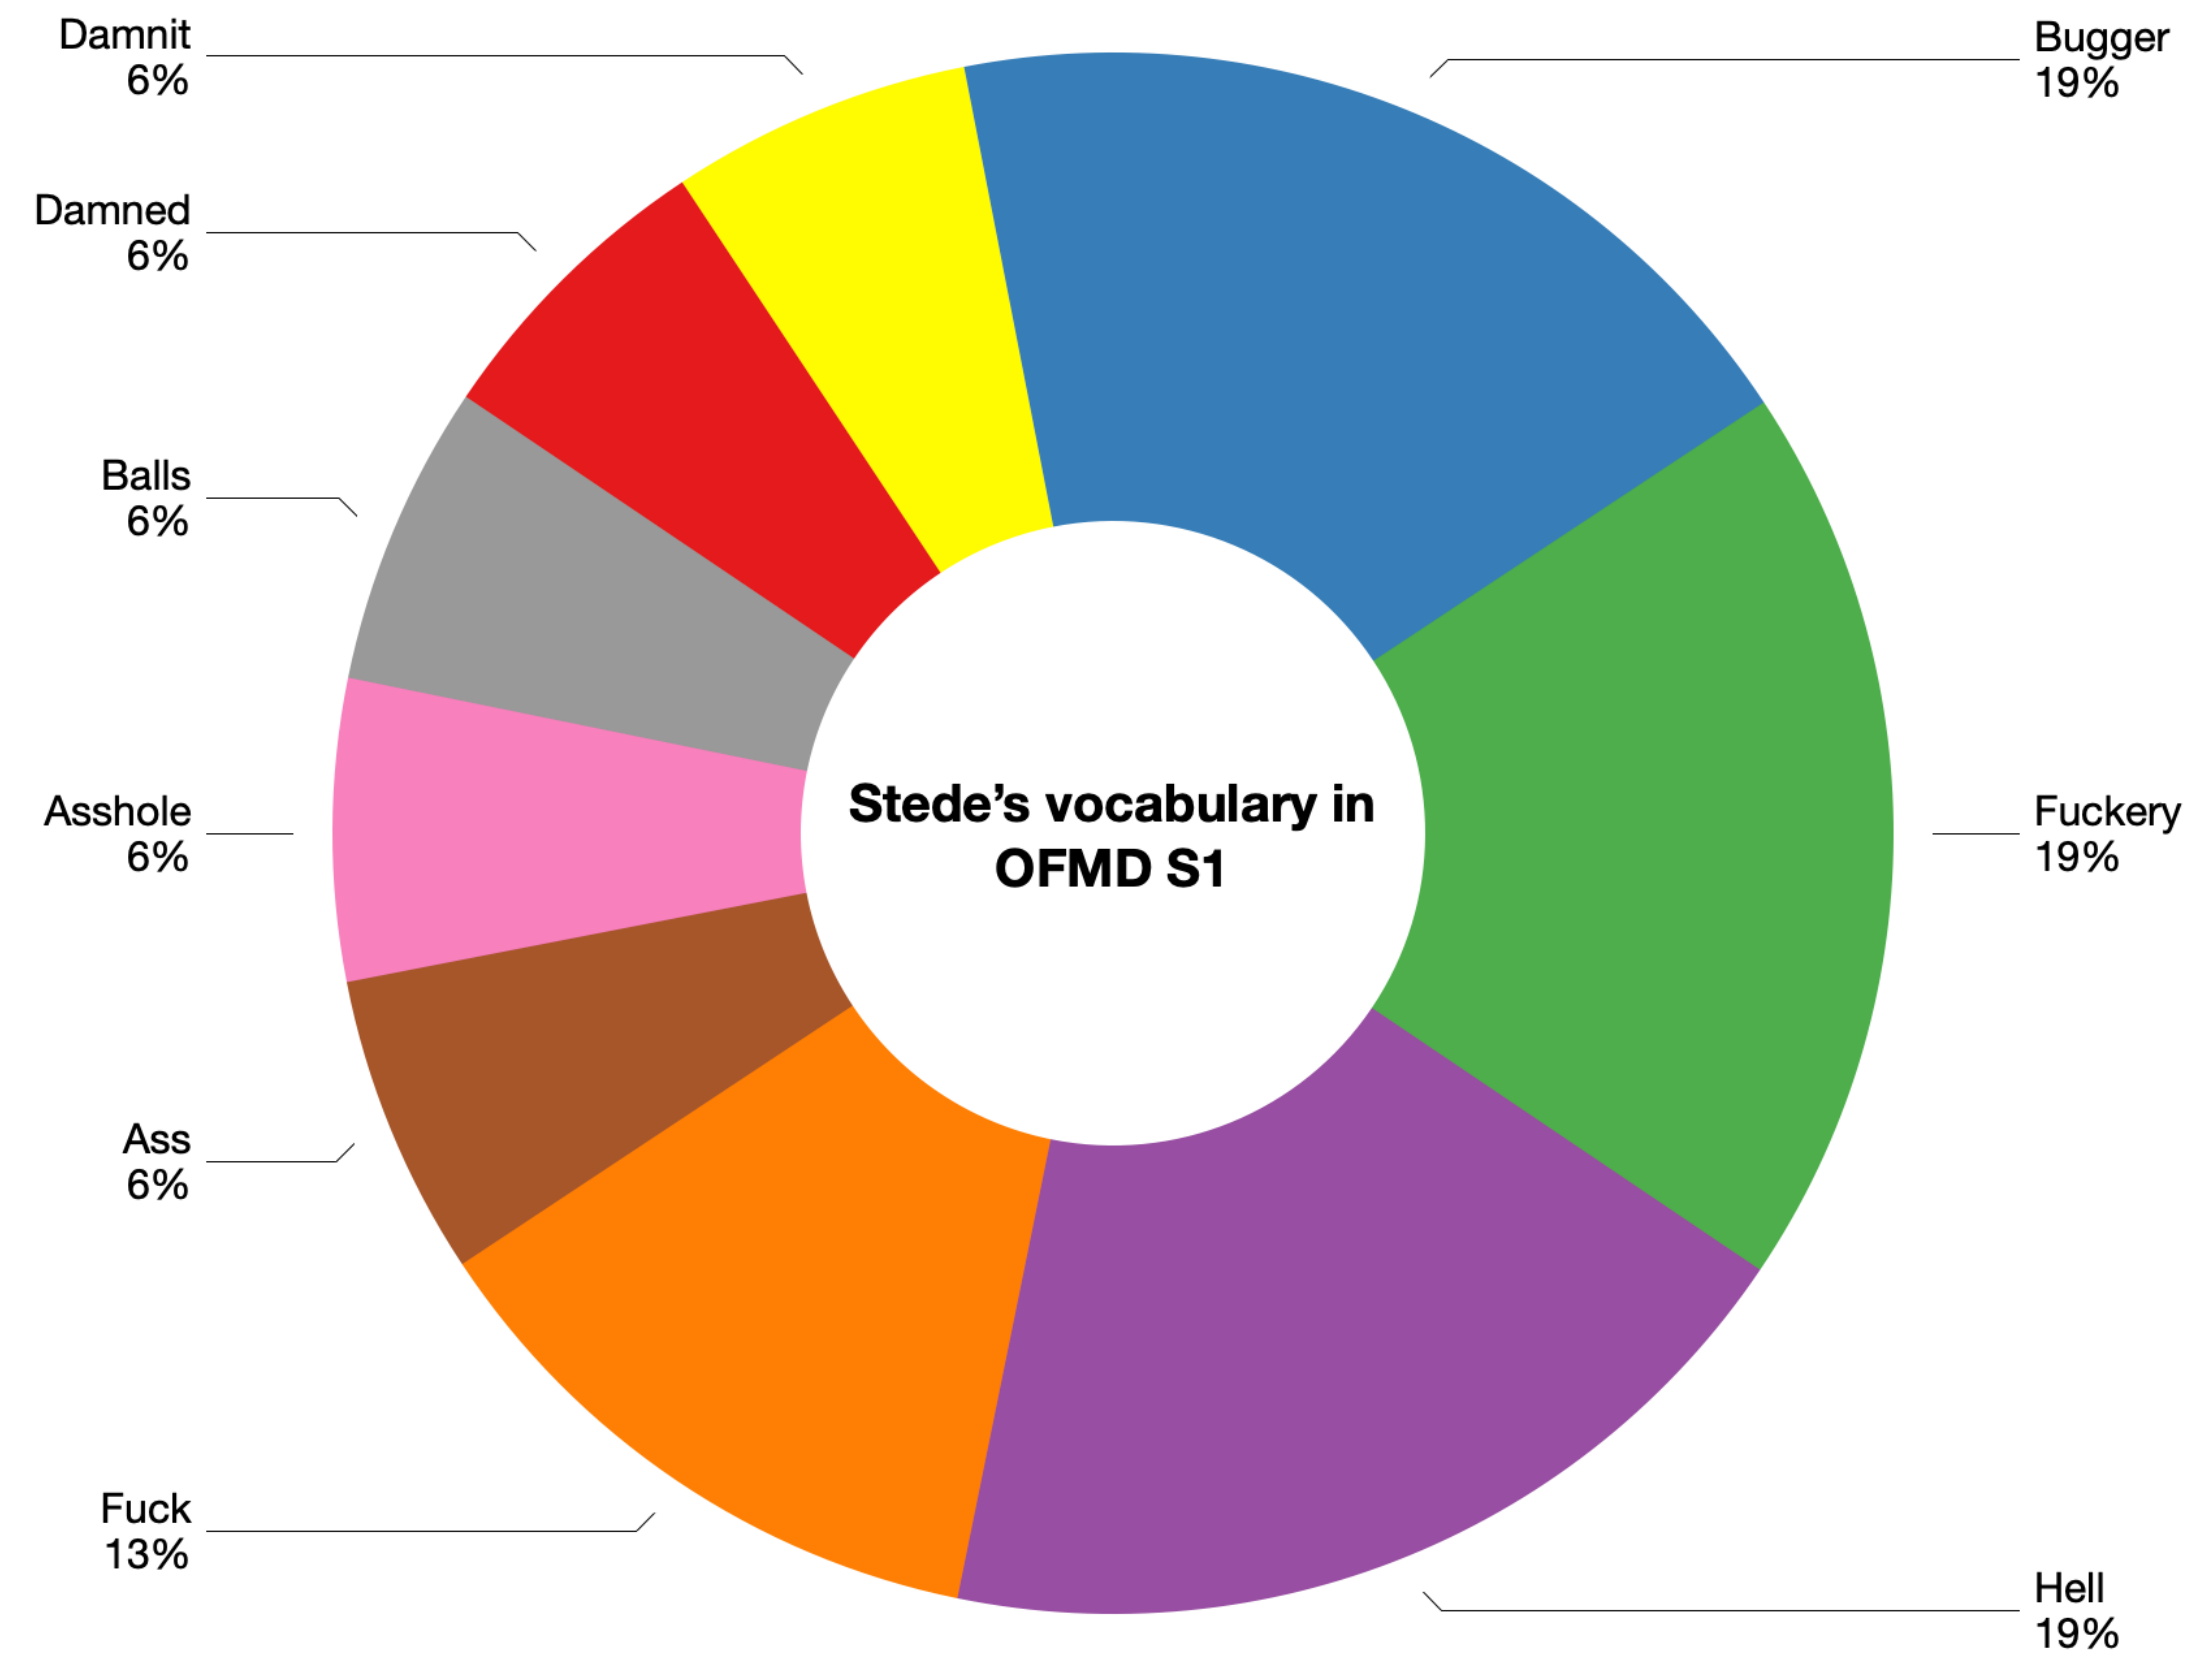

Looking at Stede, he doesn't have any "favourite" when it comes to using rude words. Also, "fuck" doesn't make it into his top-3.

How Stede uses his rude word vocabulary (16 times in total) in *Our Flag Means Death* season 1. His vocabulary consists of 21% of the rude words used in the show.

The data was collected by Twitter user @bttrgaythndead.