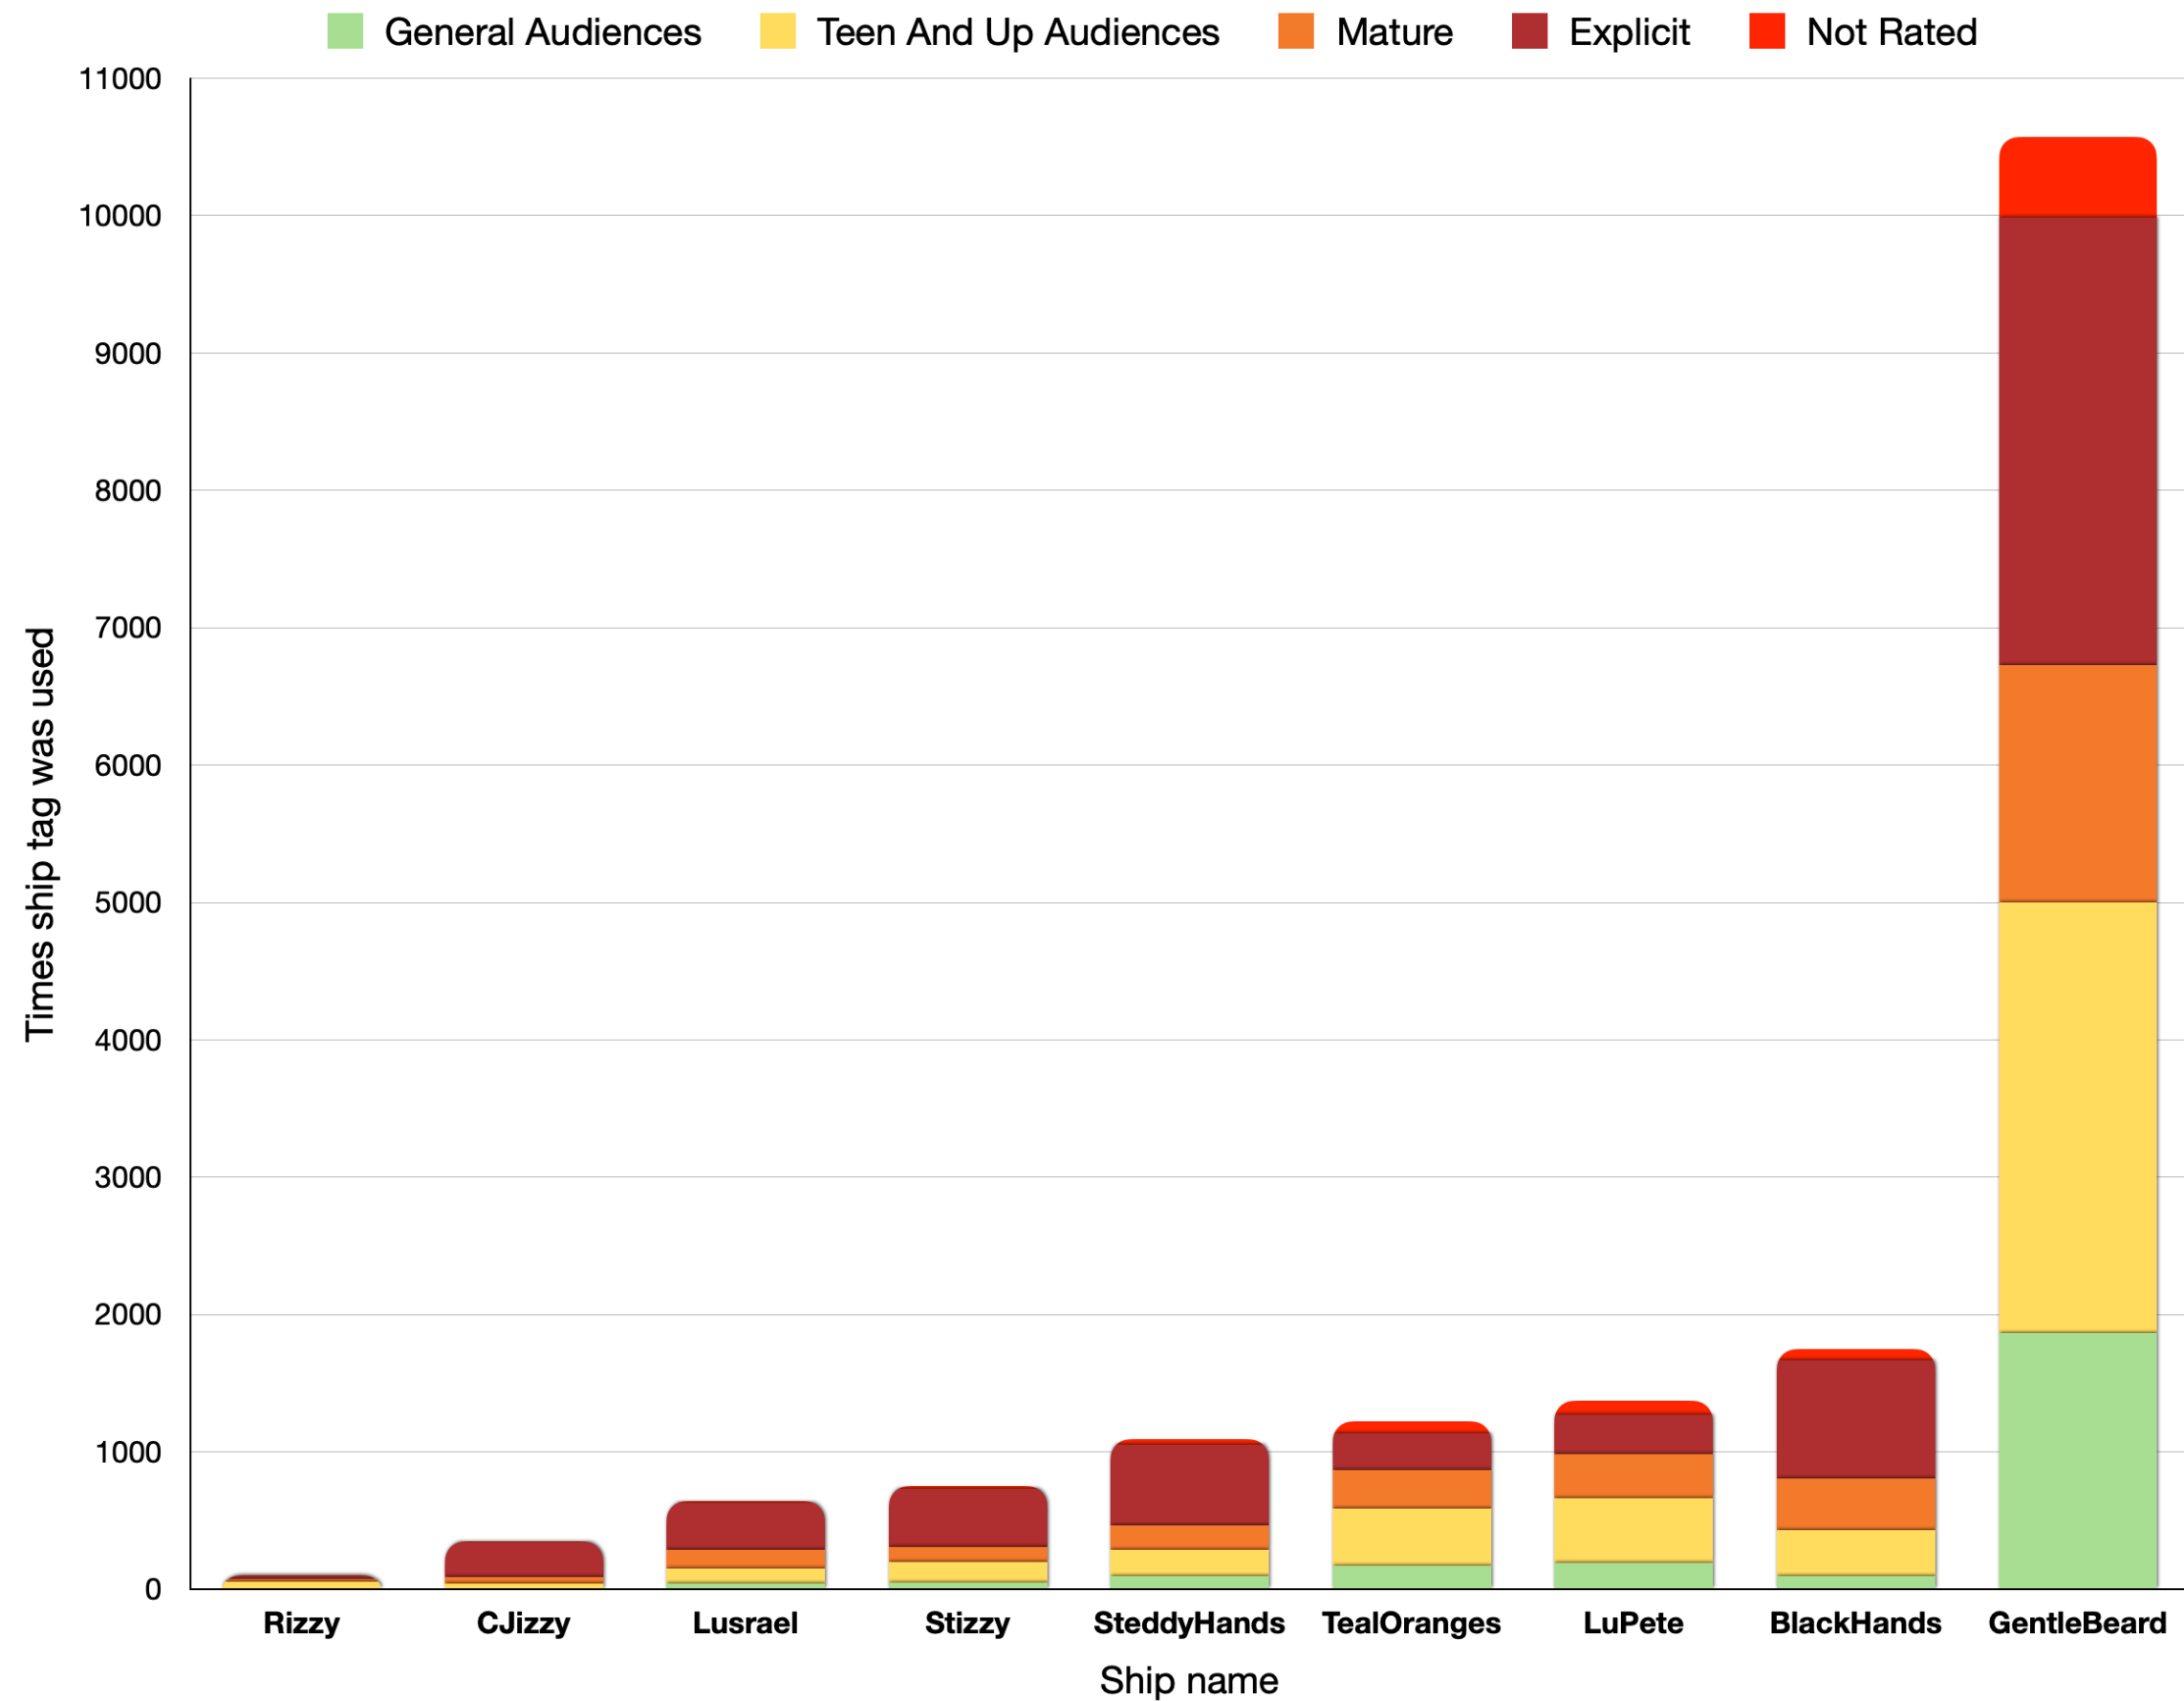

Fanfic Ratings Distribution

The Most Frequently Tagged Ships

The most frequently tagged OFMD ships and their ratings distribution on AO3. To get a more detailed look of the other ships besides the main canon pair, the graph on the right shows the data without GentleBeard, changing the scale of the times ship tag was used.

This data does not reveal if the ship in question is the focus of the fic or if it's a minor / background relationship.

[Click here to see the definitions of each ship name.](#)