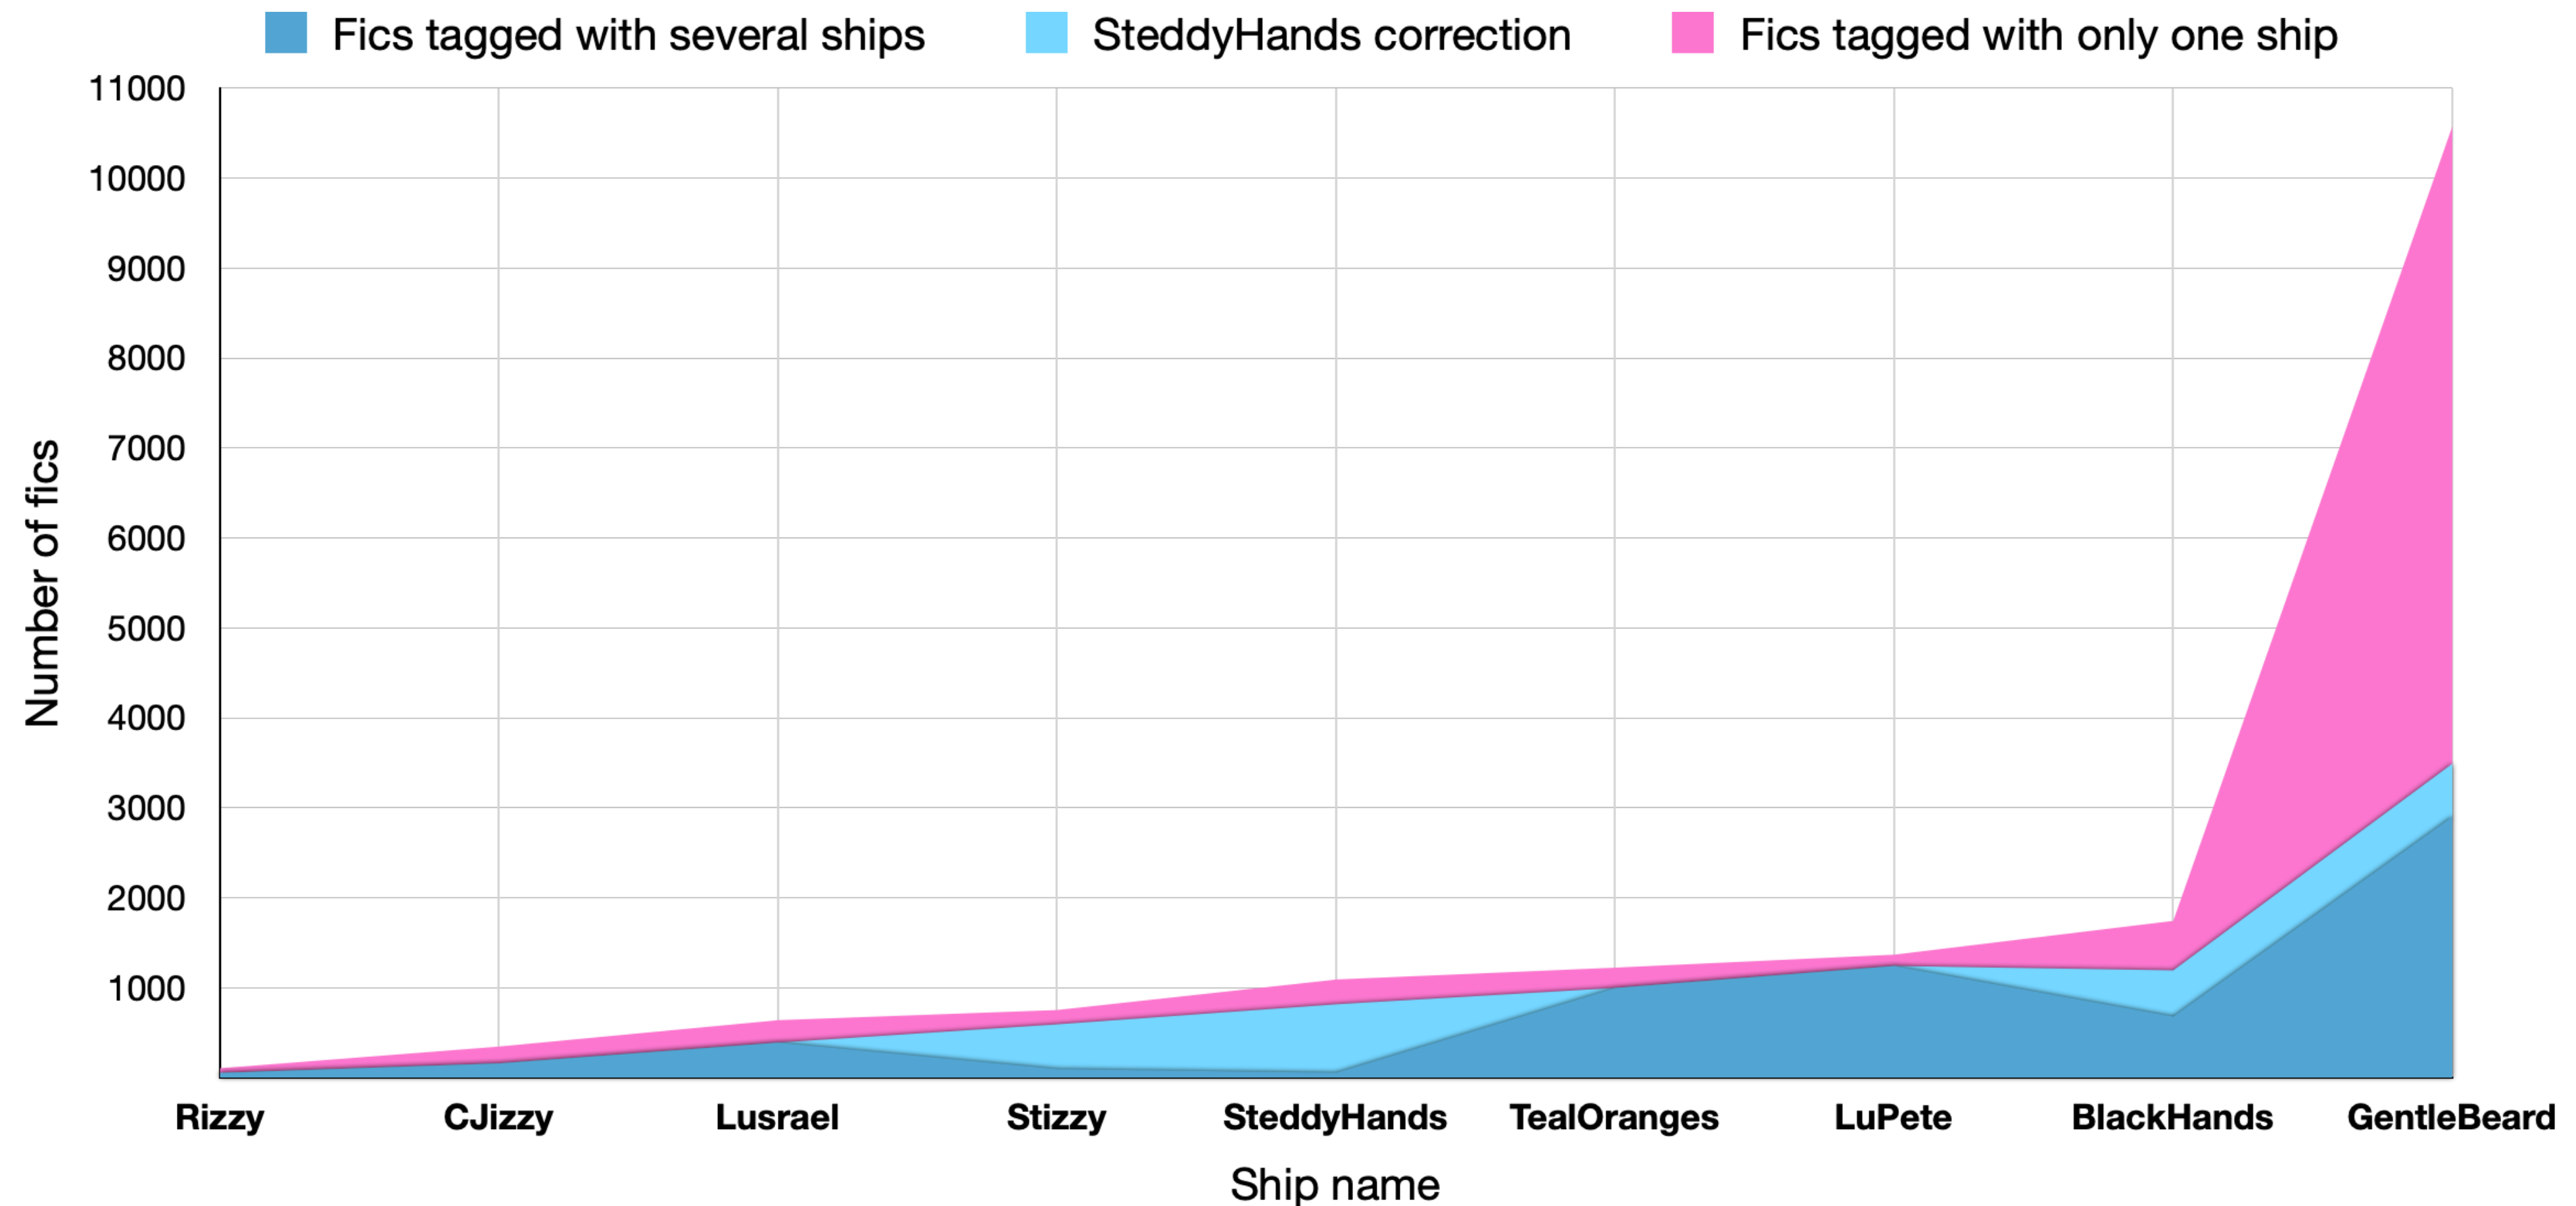

The Fanfics With the Most Frequently Tagged Ships

The number of fanfics featuring the most frequently tagged OFMD ships on AO3. Fics with only one ship tag are separated from the fics with several ship tags. For Stizzy, SteddyHands, BlackHands and GentleBeard, the number of overlapping fics is also shown.

[Click here to see the definitions of each ship name.](#)