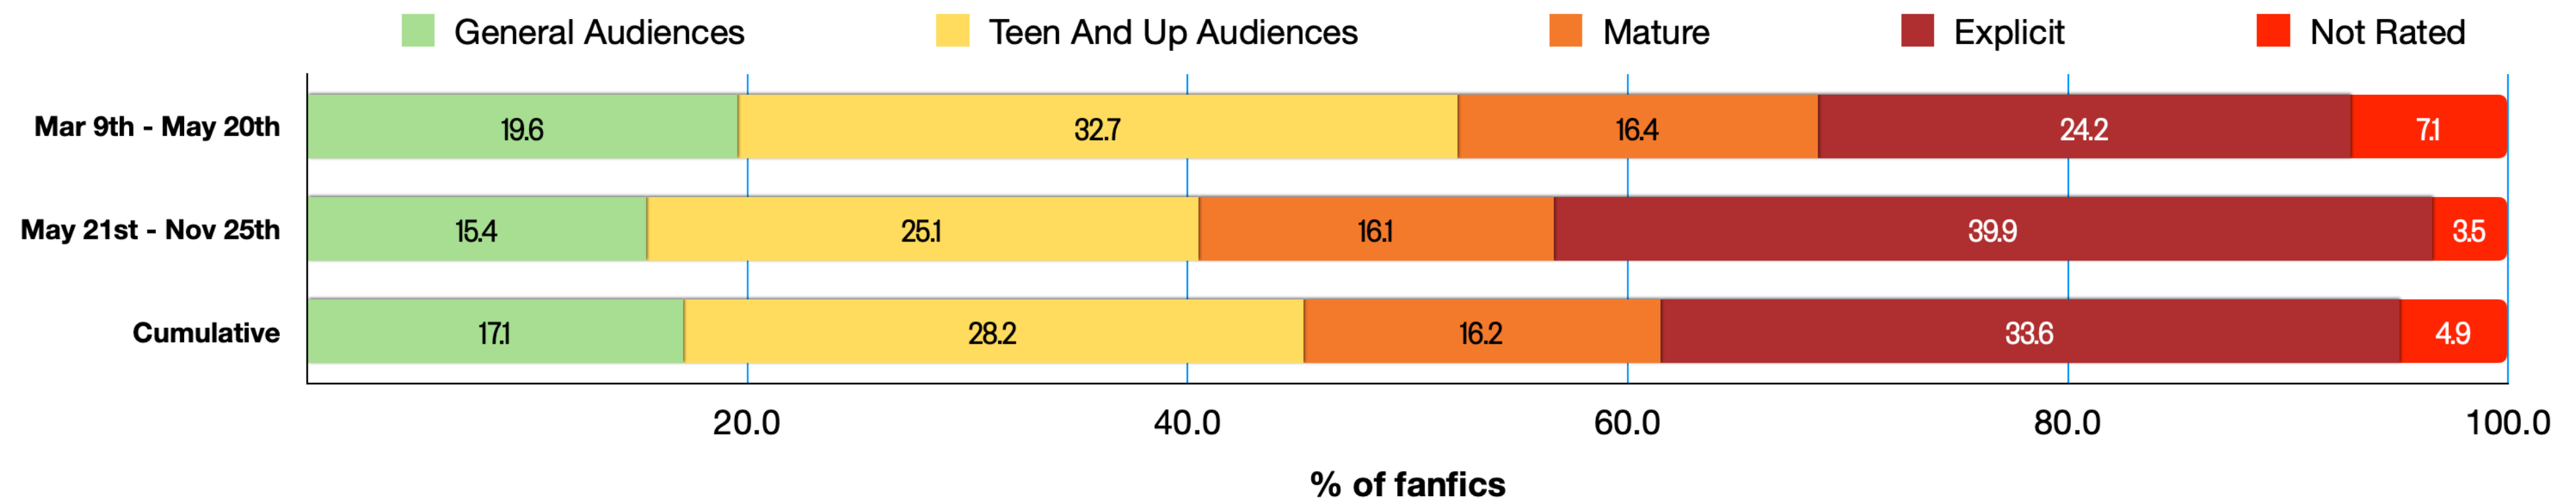

Number of Fanfics and Their Ratings Distribution

May 20th and Nov 25th

All fanfics under the OFMD fandom tag on AO3 and their ratings distribution, compared between the fics that were posted on AO3 between Mar 9th and May 20th, and fics that were posted between May 21st and Nov 25th. The current ratings distribution of the fandom tag is shown for comparison.