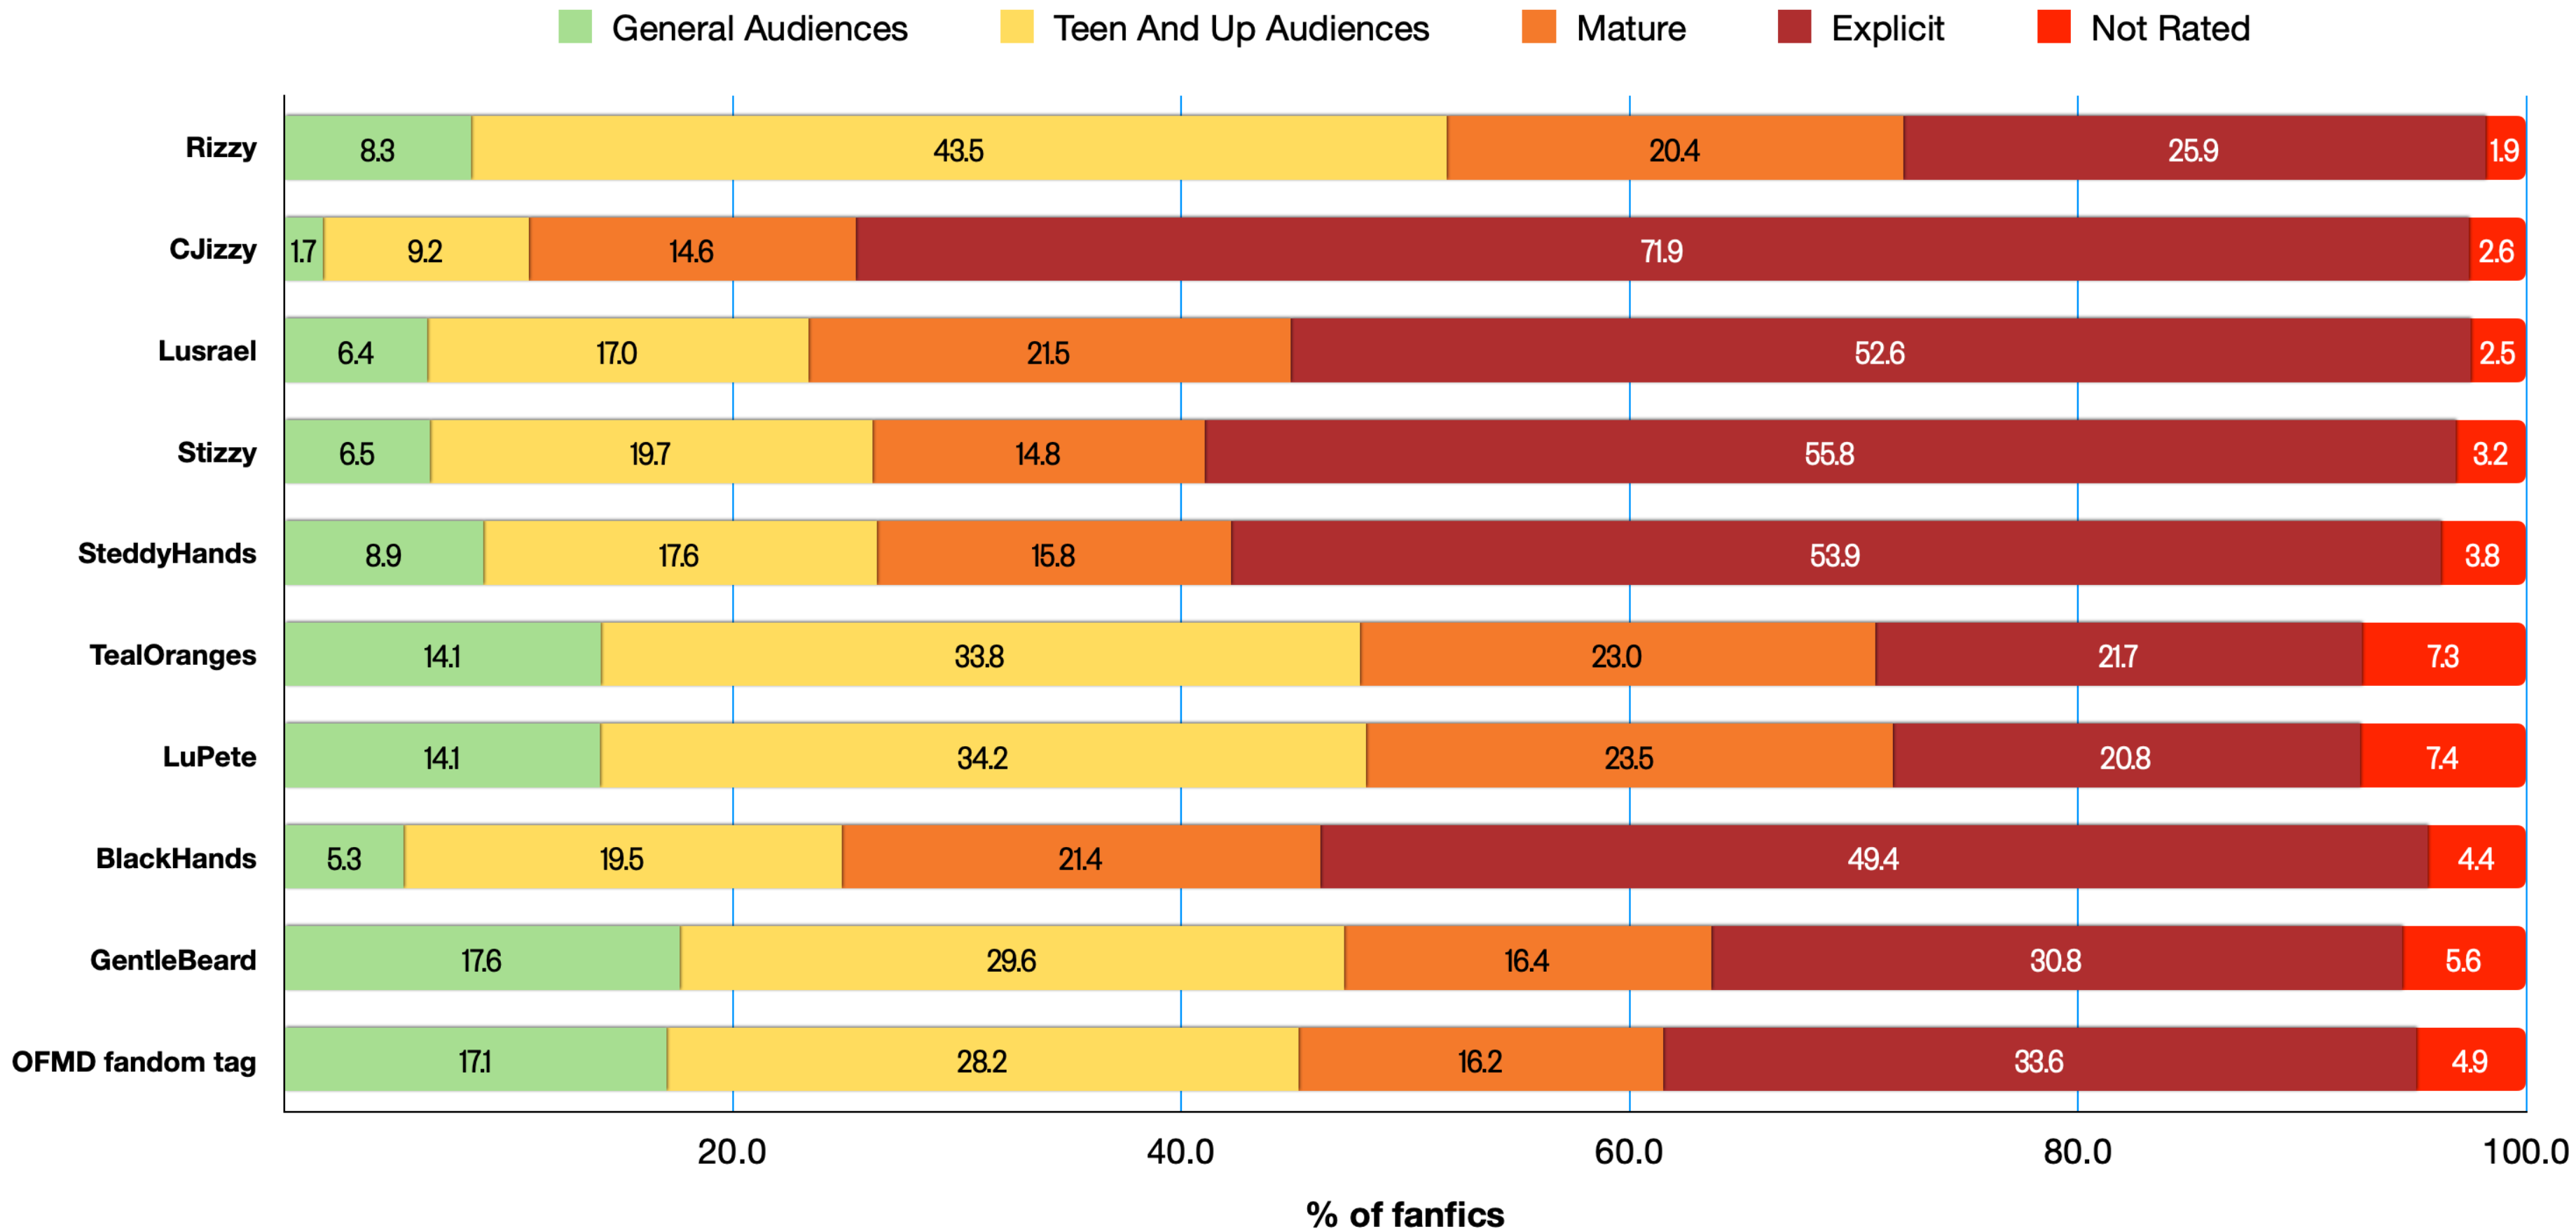

The Relative Ratings Distribution

The Most Frequently Tagged Ships

Number of fanfics

Rizzy: 108
CJizzy: 349
Lusrael: 642
Stizzy: 755
SteddyHands: 1,094
TealOranges: 1,226
LuPete: 1,370
BlackHands: 1,746
GentleBeard: 10,572
OFMD fandom tag: 15,079

The relative ratings distribution of the most frequently tagged OFMD ships on AO3. The ratings distribution of the whole fandom tag is shown for comparison.

This data does not reveal if the ship in question is the focus of the fic or if it's a minor / background relationship.

[Click here to see the definitions of each ship name.](#)