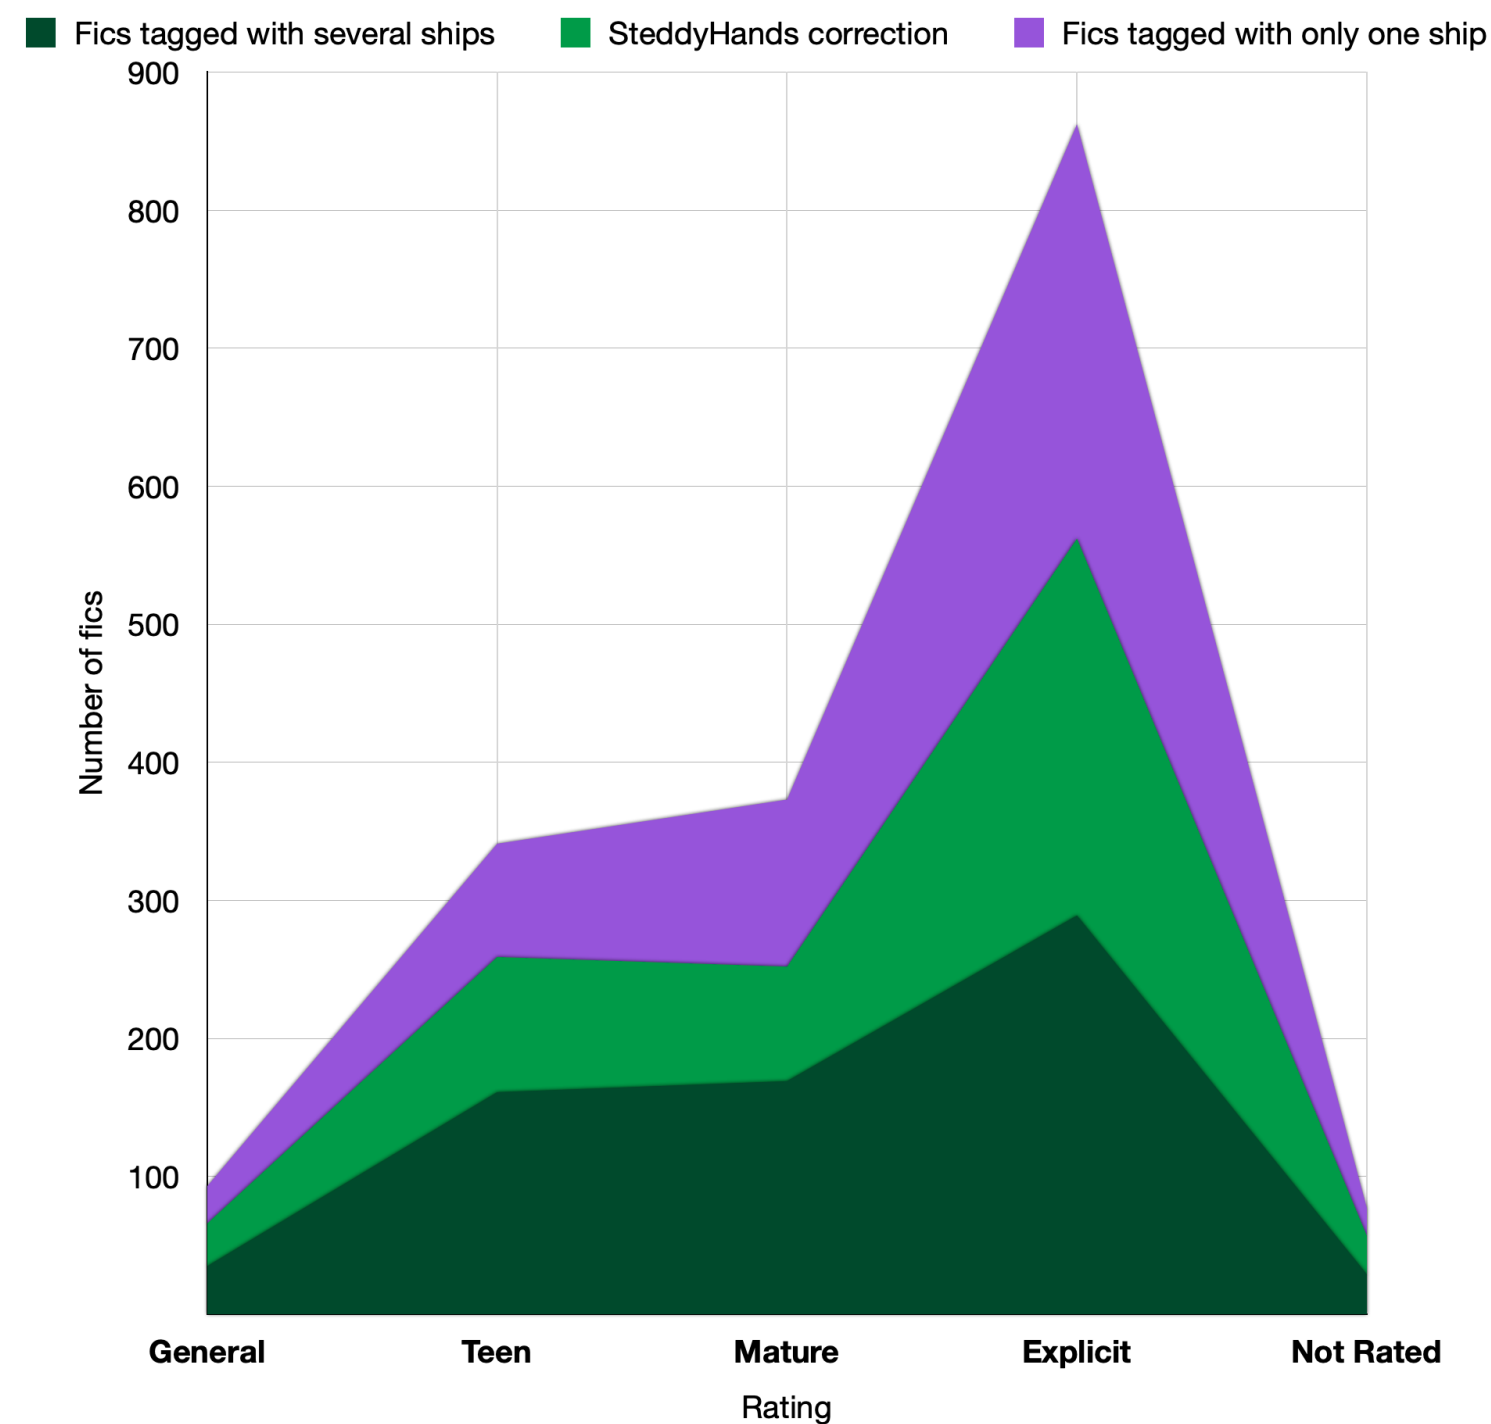

Fanfic Ratings Distribution: SteddyHands & Associated Ships

Several Ships vs. Only One Ship

BlackHands