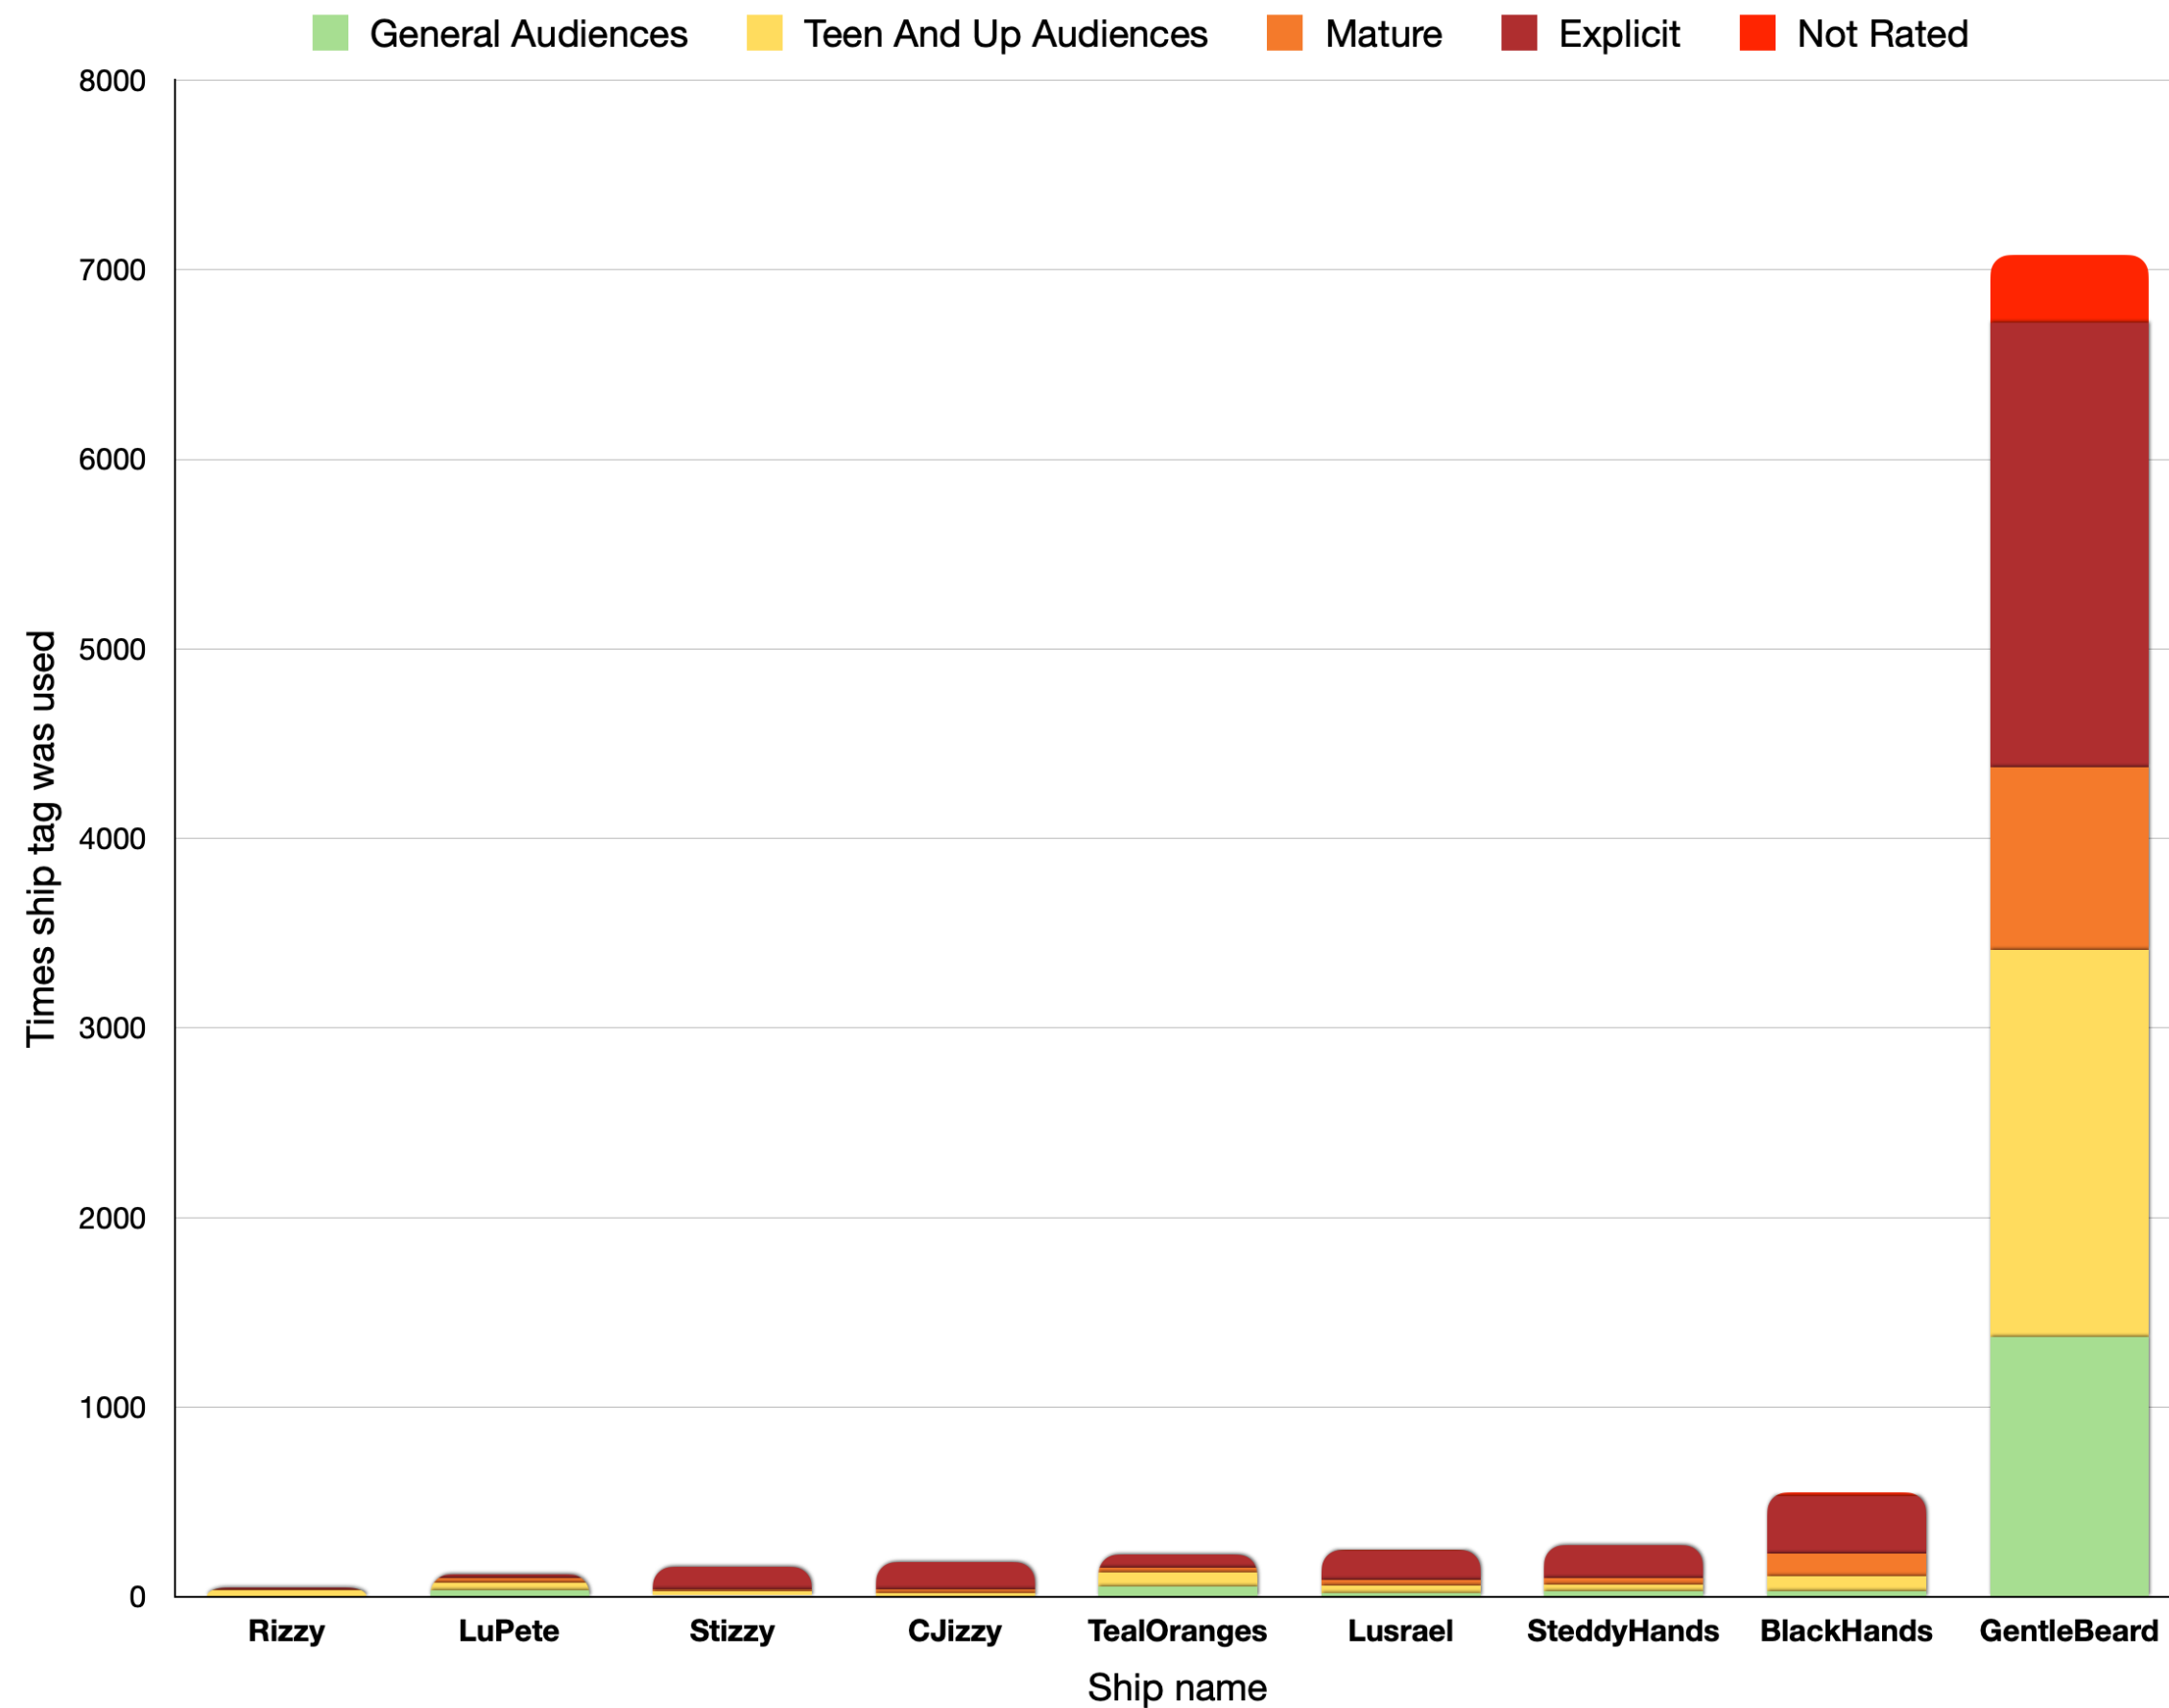

Fanfic Ratings Distribution

The Most Frequently Tagged Ships of Fanfics That Focus on Only One Ship

The most frequently tagged OFMD ships and their ratings distribution on AO3, based on the number of fanfics that focus only on one ship. To get a more detailed look of the other ships besides the main canon pair, the graph on the right shows the data without GentleBeard, changing the scale of the times ship tag was used.

This data does not reveal if the ship in question is also the main ship of fics that tag several ships.

[Click here to see the definitions of each ship name.](#)