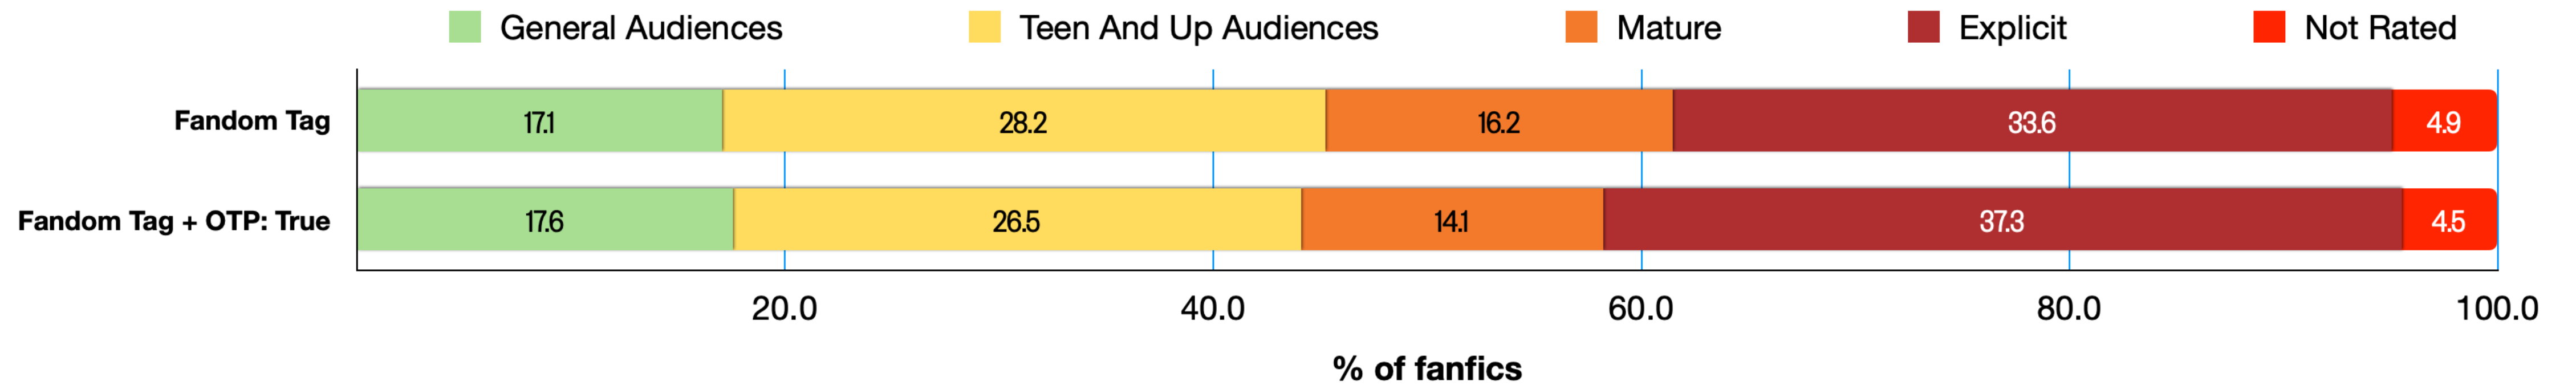

Comparing the Number of Fanfics and Their Ratings Distribution

Whole Fandom Tag vs. Fanfics That Focus on Only One Ship

All fanfics under the OFMD fandom tag on AO3 and their ratings distribution, compared to the fanfics that focus on only one ship (fics filtered with OTP: True).