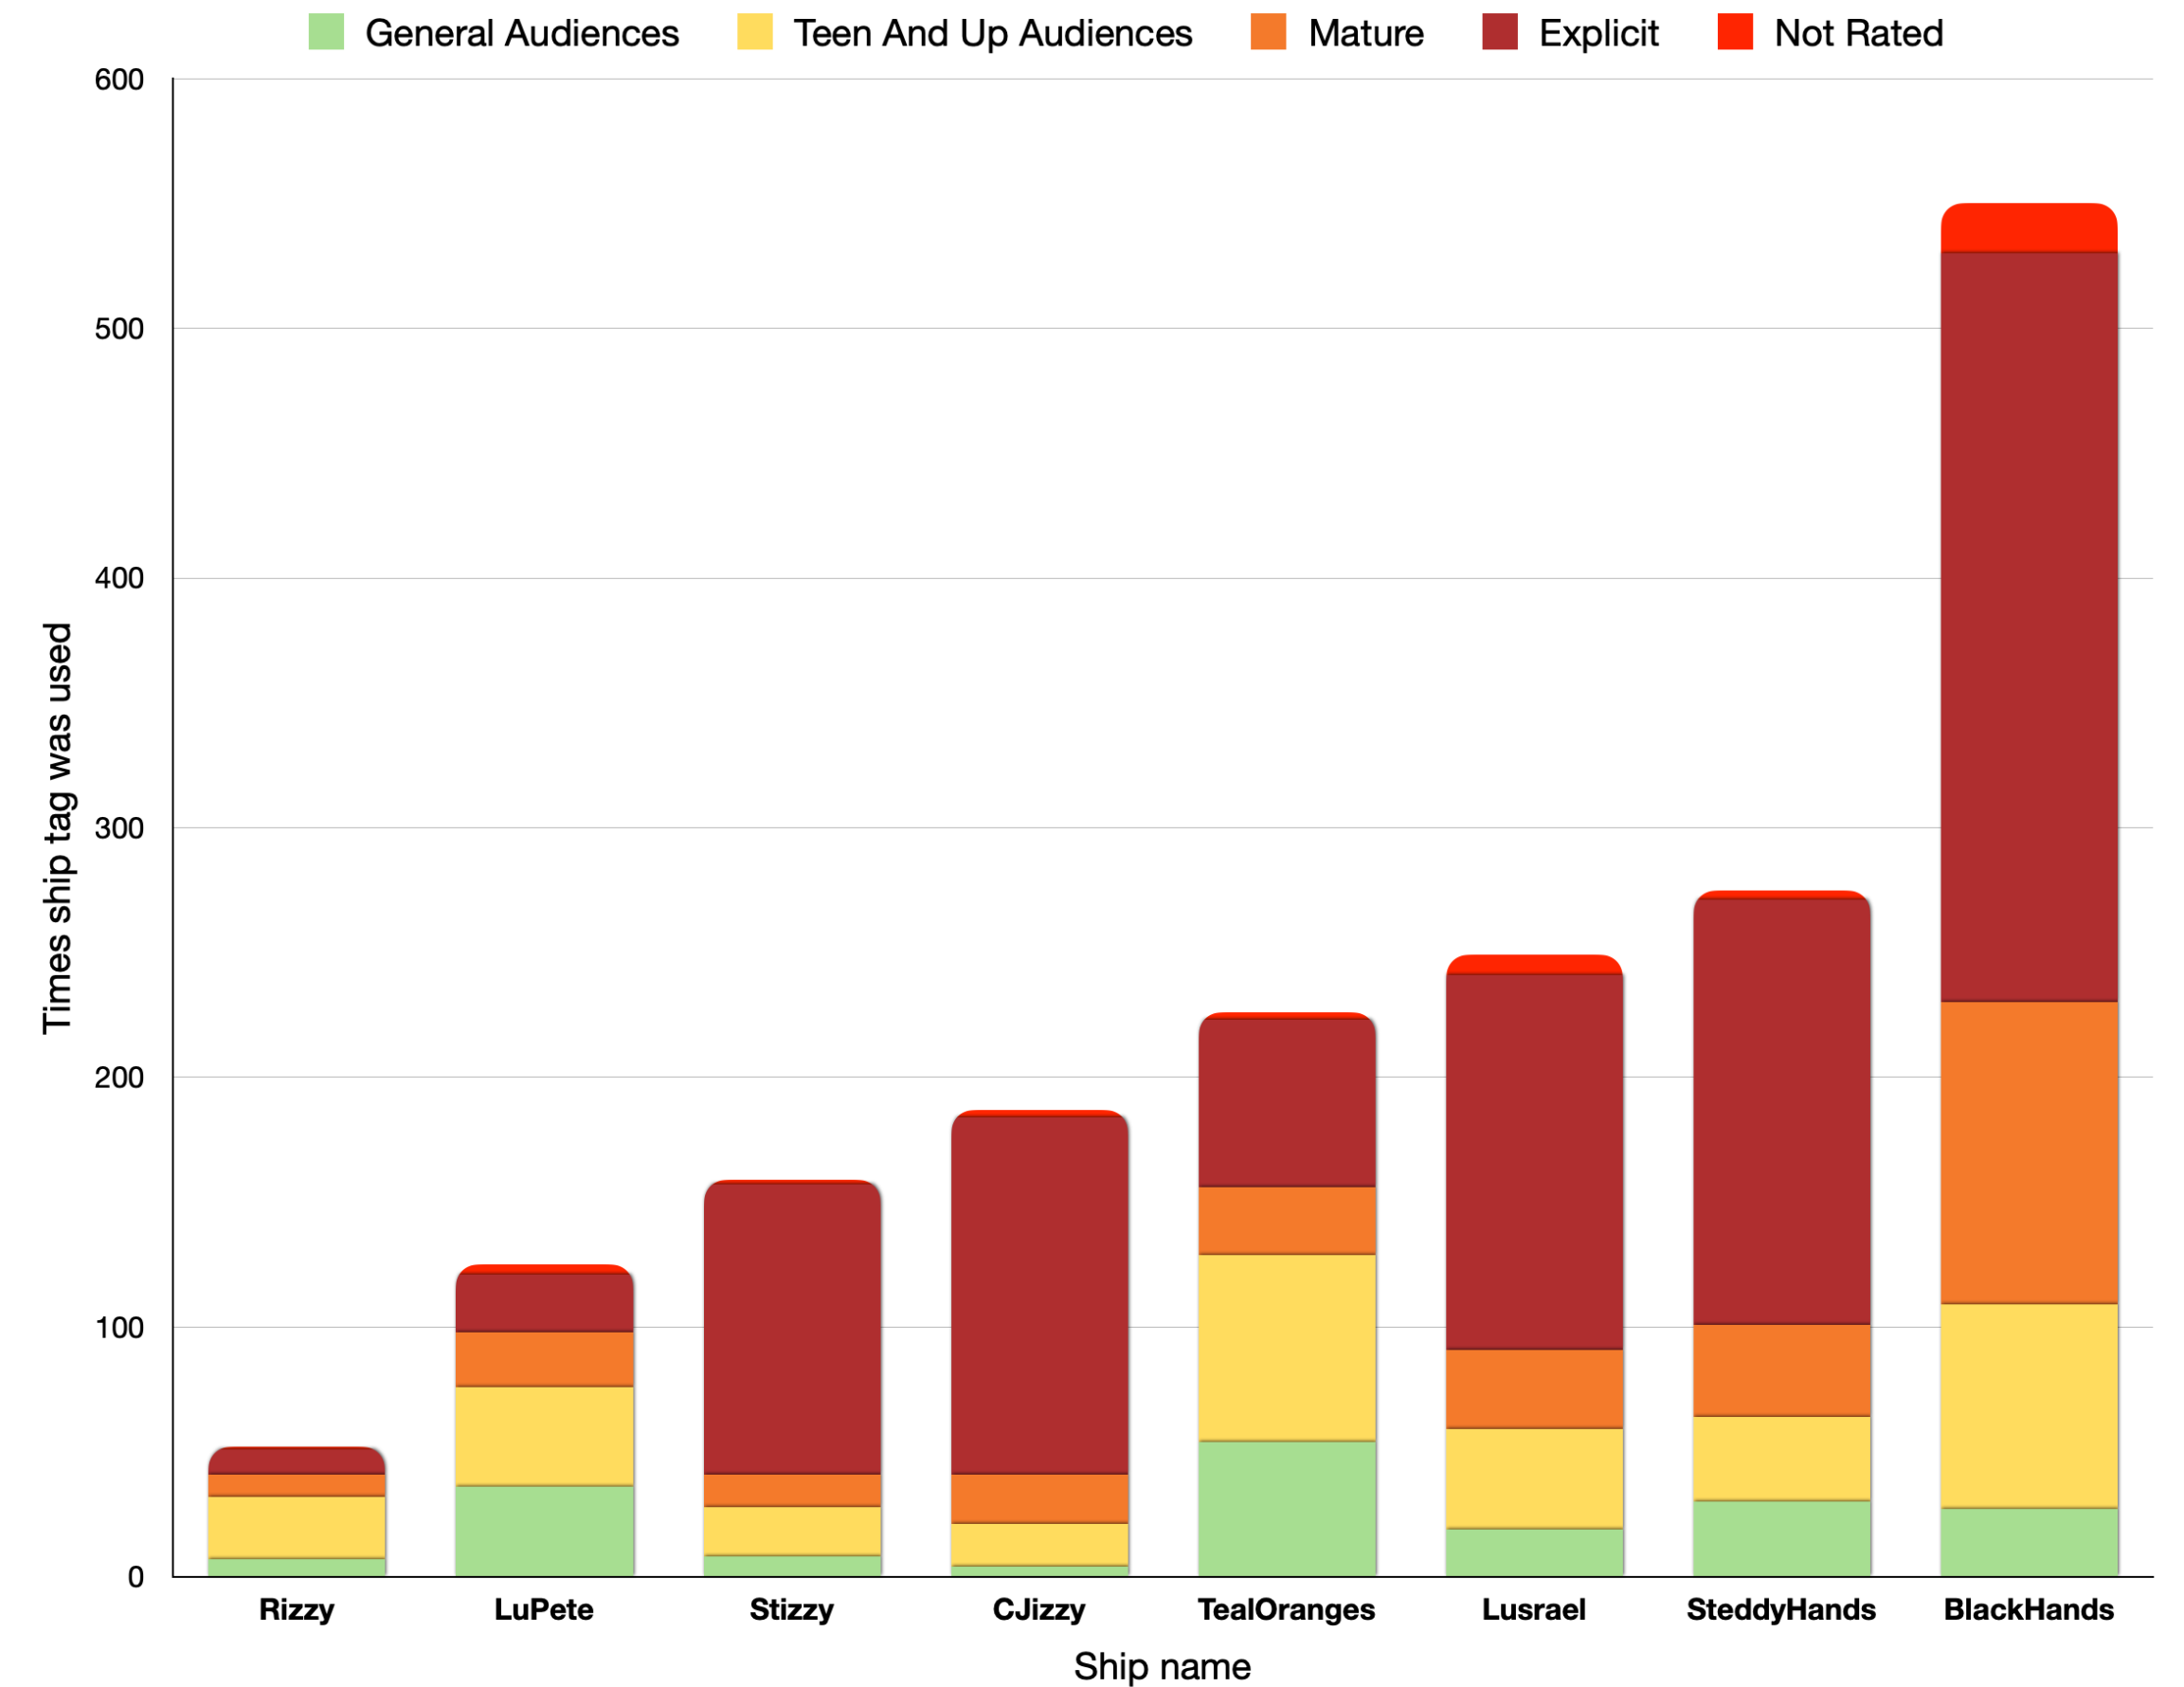

Fanfic Ratings Distribution

The Most Frequently Tagged Ships of Fanfics That Focus on Only One Ship

The most frequently tagged OFMD ships and their ratings distribution on AO3, based on the number of fanfics that focus only on one ship. To get a more detailed look of the other ships besides the main canon pair, the graph on the right shows the data without GentleBeard, changing the scale of the times ship tag was used.

This data does not reveal if the ship in question is also the main ship of fics that tag several ships.

[Click here to see the definitions of each ship name.](#)