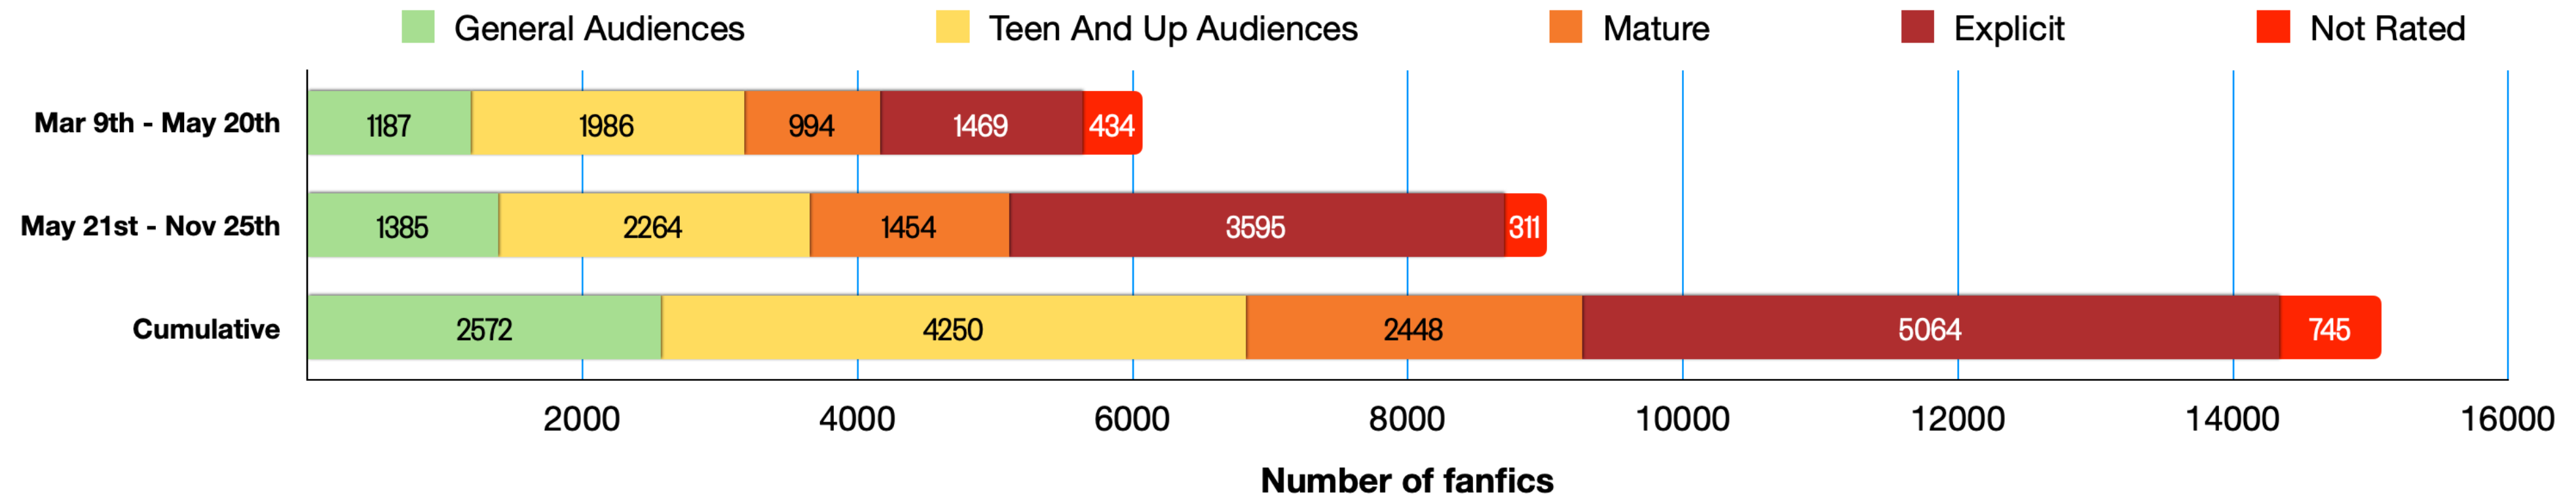

Number of Fanfics and Their Ratings Distribution

May 20th and Nov 25th

All fanfics under the OFMD fandom tag on AO3 and their ratings distribution, compared between the fics that were posted on AO3 between Mar 9th and May 20th, and fics that were posted between May 21st and Nov 25th. The current ratings distribution of the fandom tag is shown for comparison.