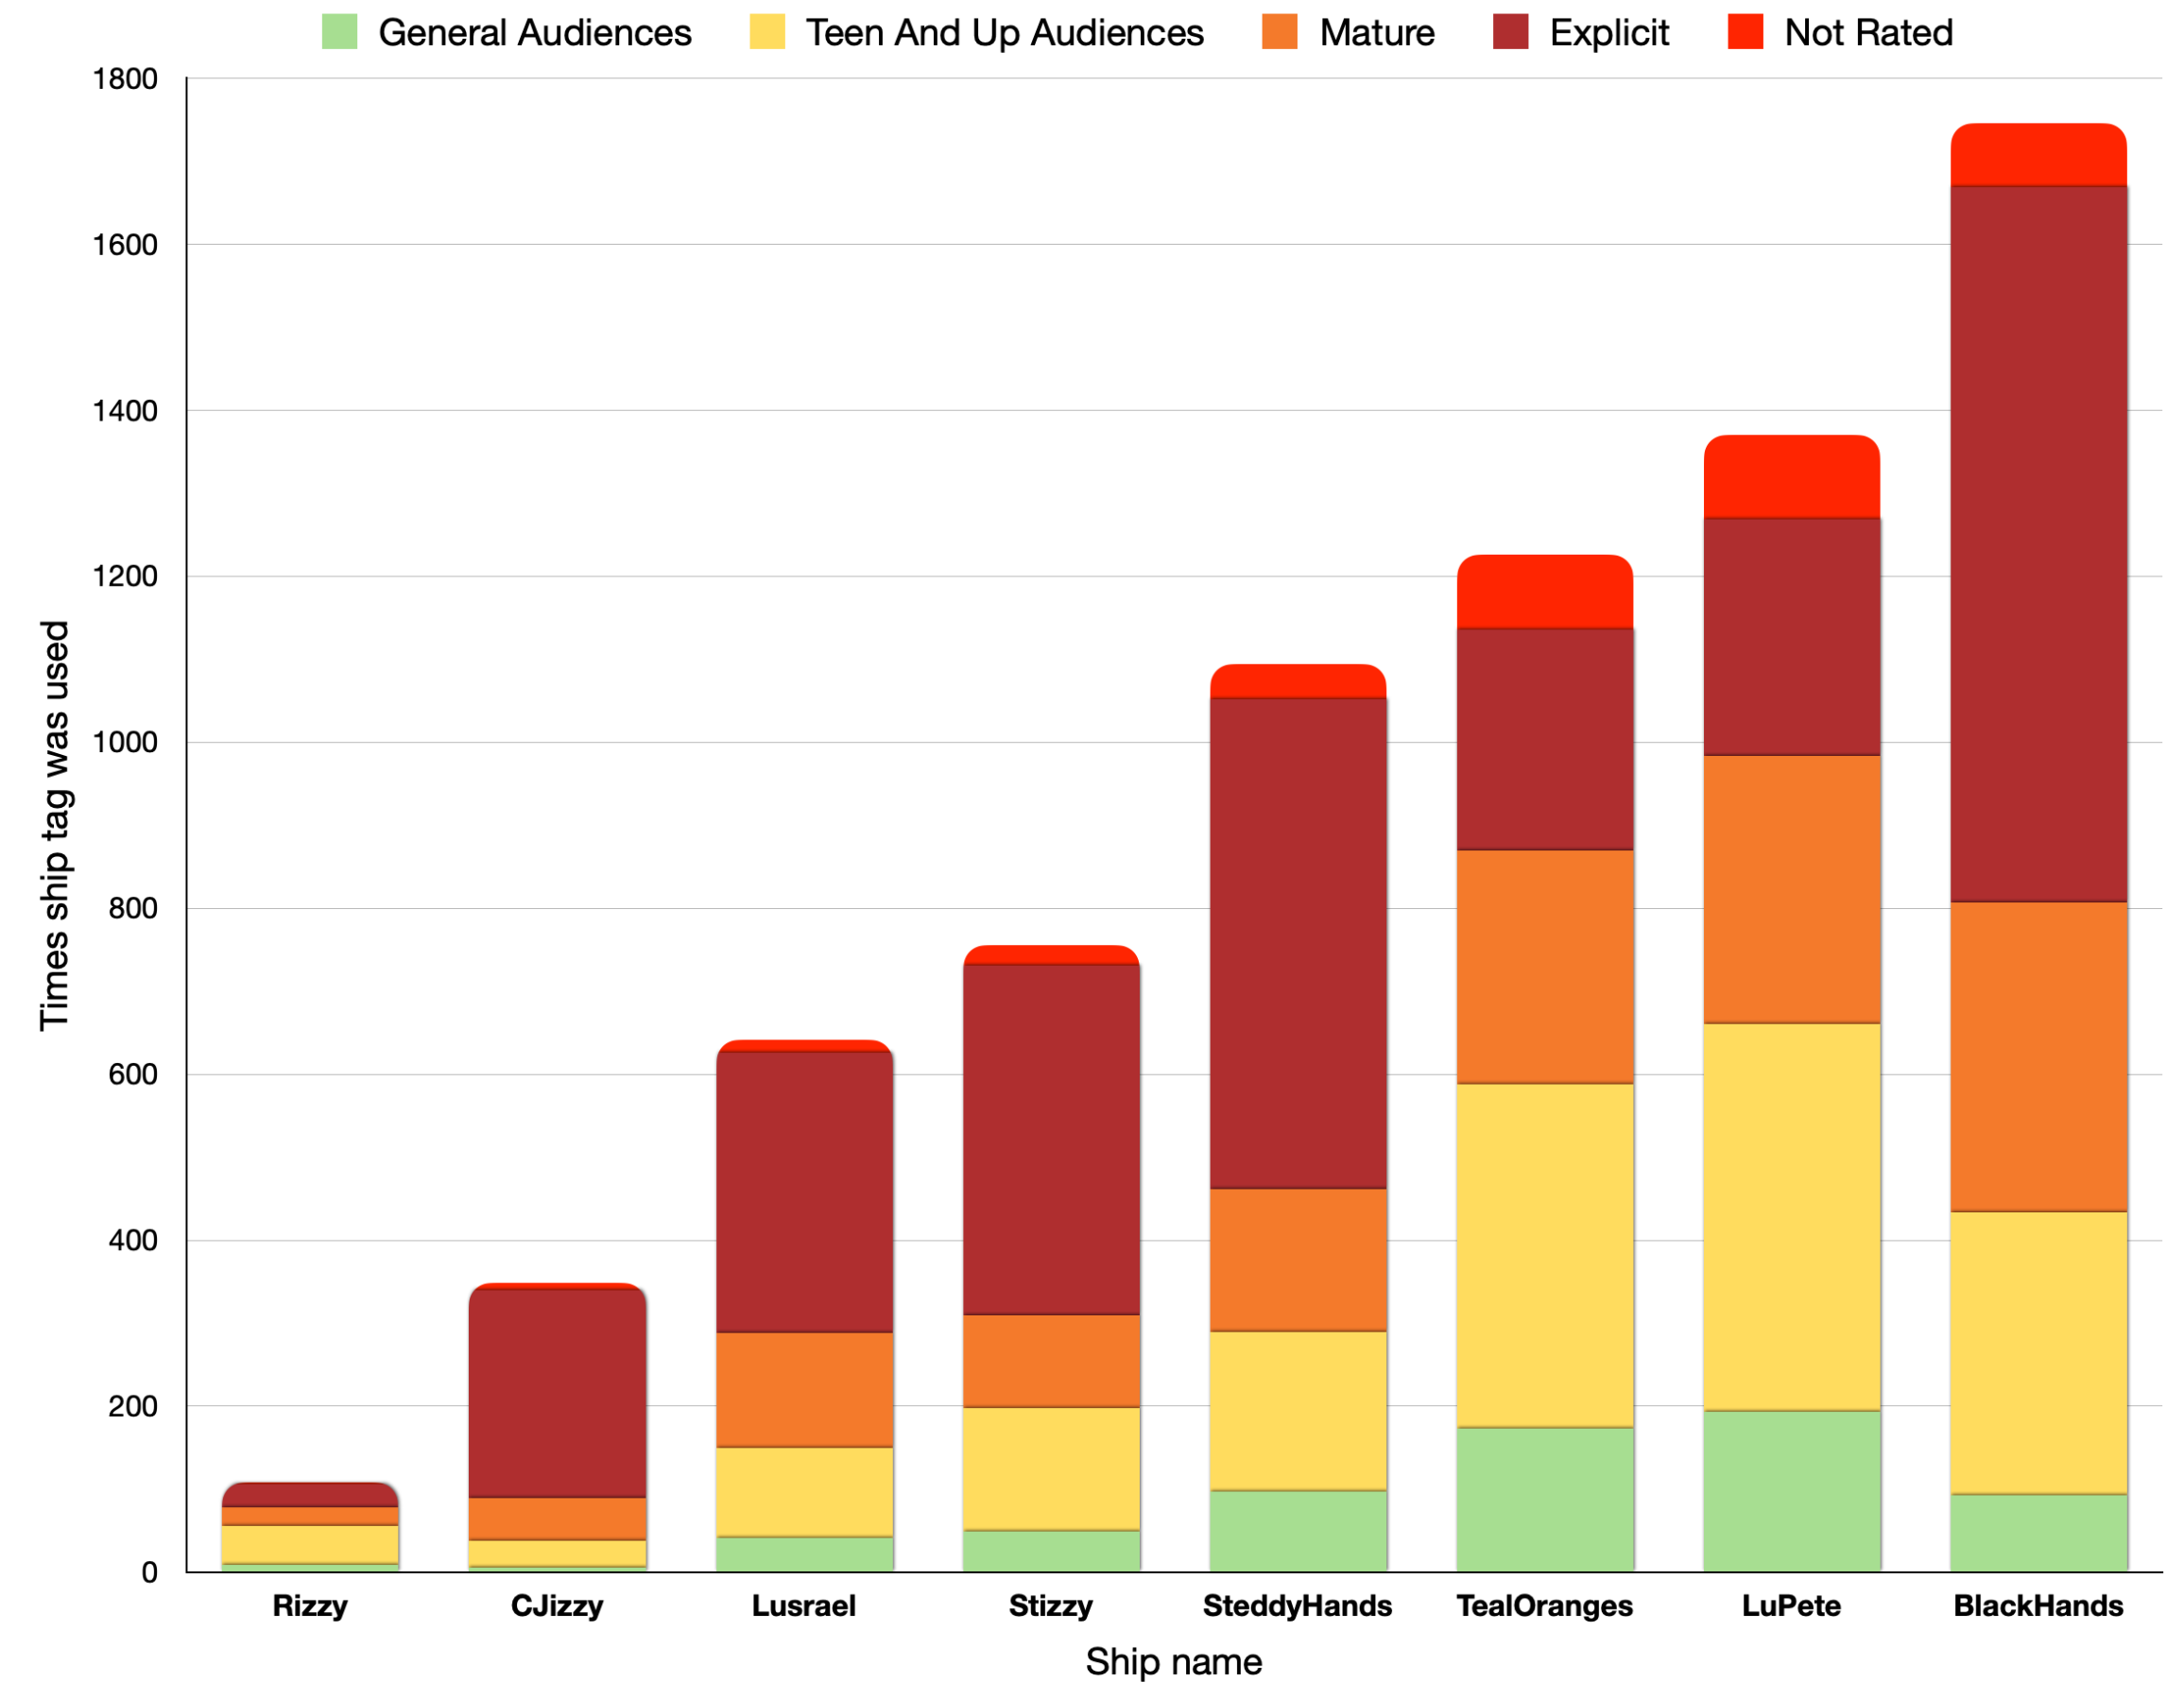

Fanfic Ratings Distribution

The Most Frequently Tagged Ships

The most frequently tagged OFMD ships and their ratings distribution on AO3. To get a more detailed look of the other ships besides the main canon pair, the graph on the right shows the data without GentleBeard, changing the scale of the times ship tag was used.

This data does not reveal if the ship in question is the focus of the fic or if it's a minor / background relationship.

[Click here to see the definitions of each ship name.](#)