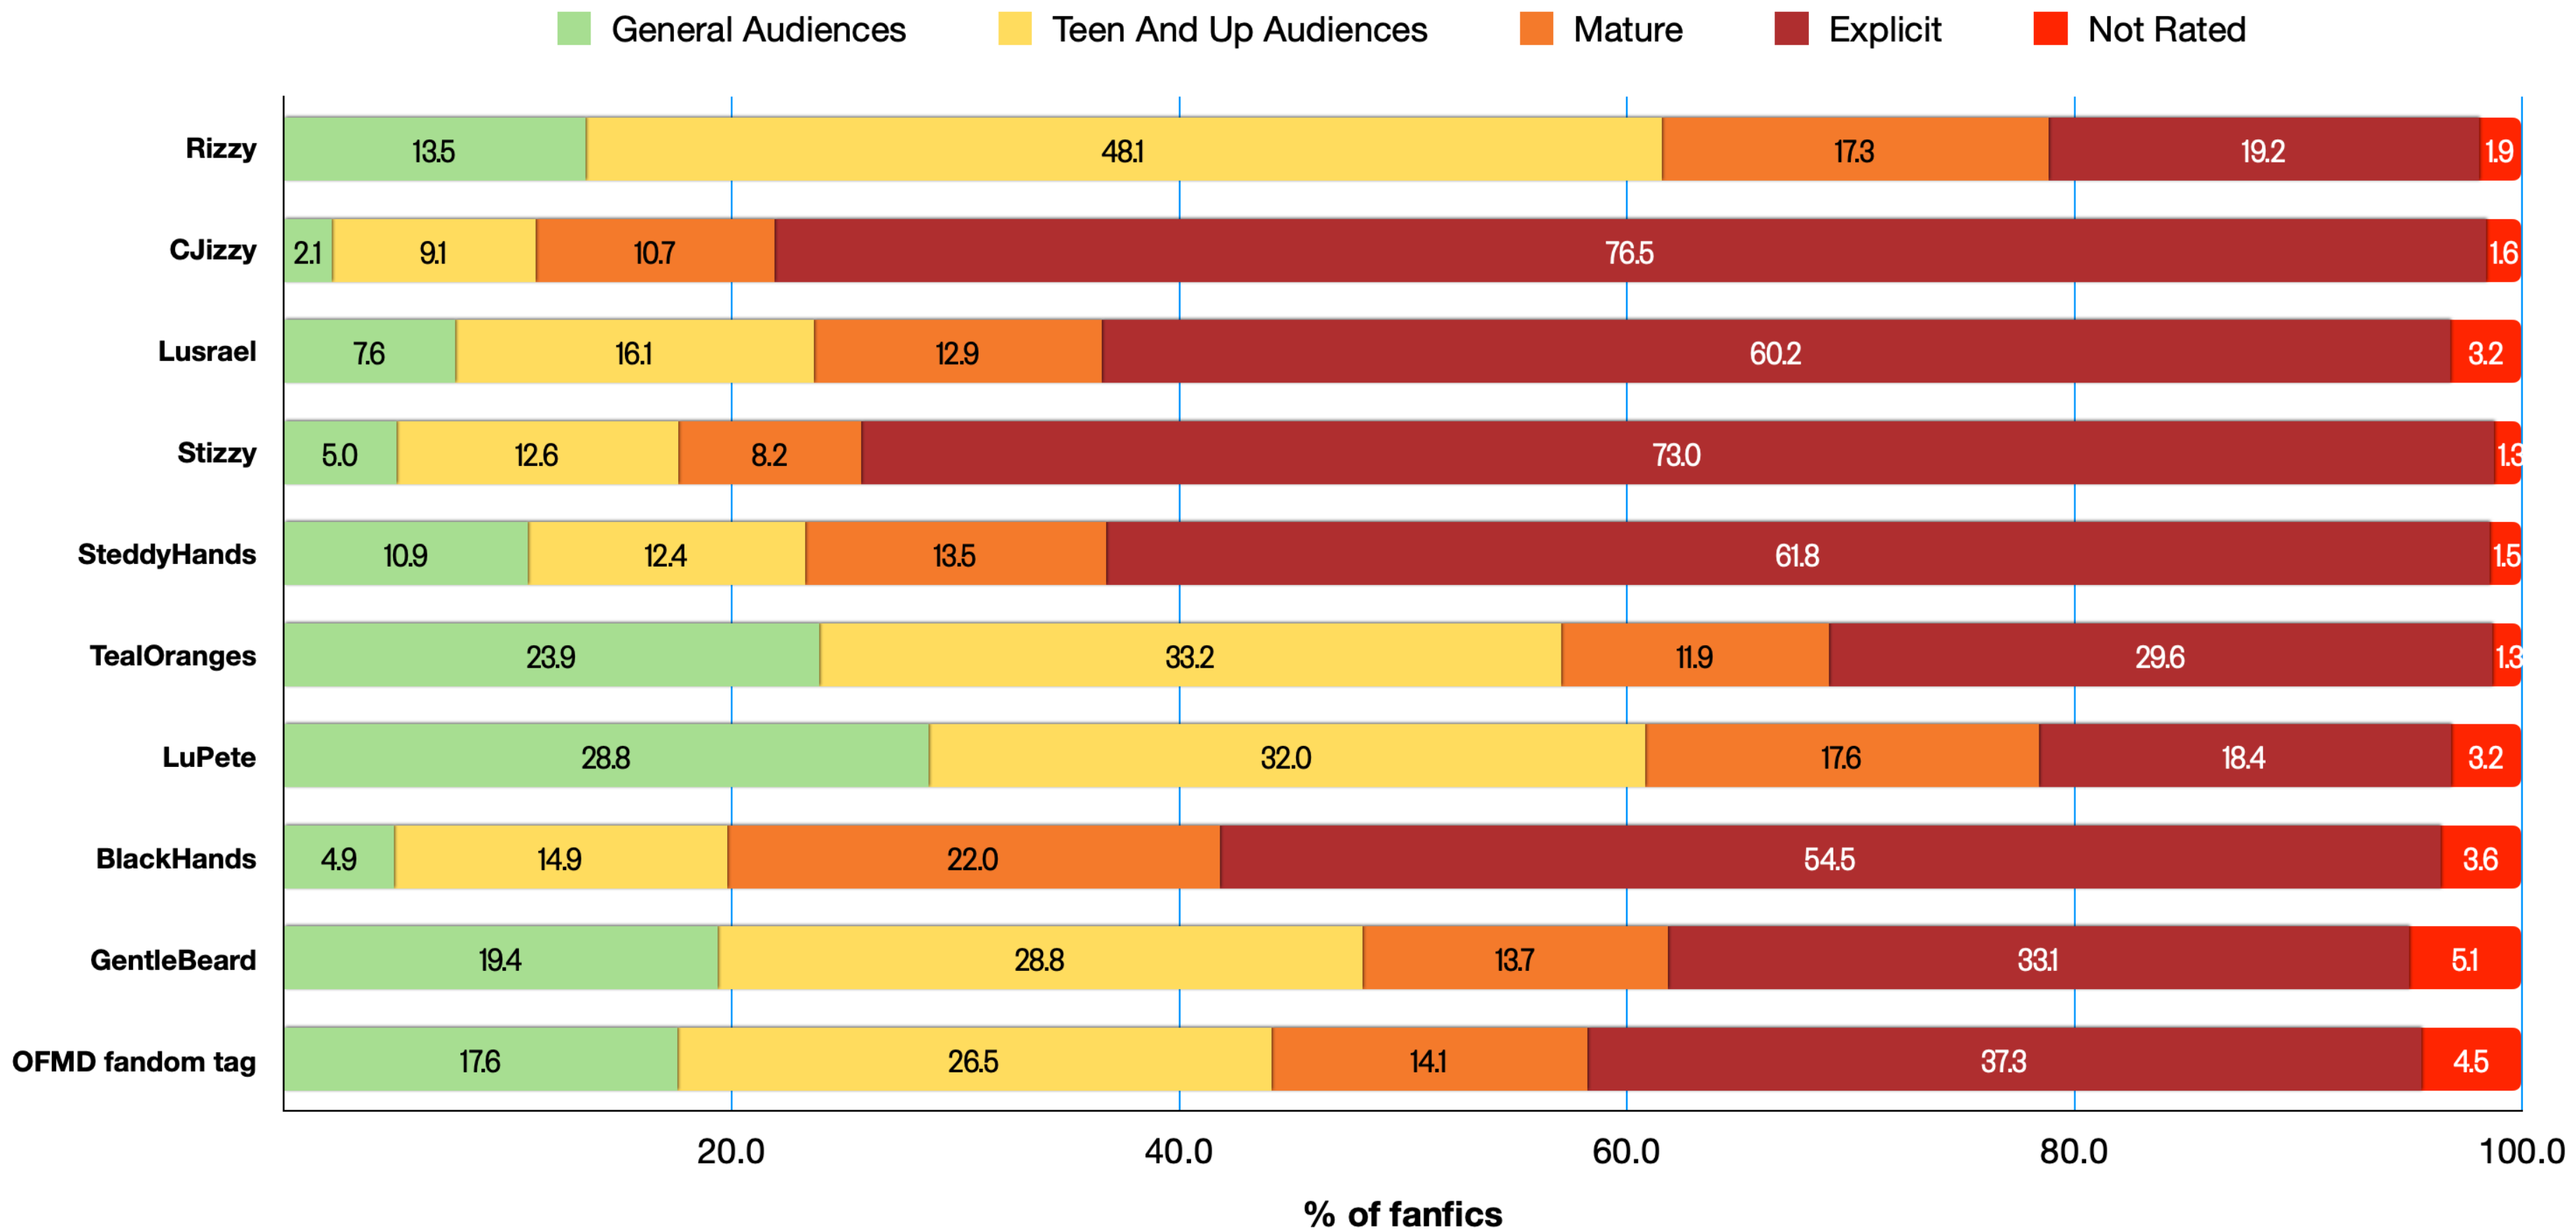

The Relative Ratings Distribution

The Most Frequently Tagged Ships of Fanfics That Focus on Only One Ship

Number of fanfics

Rizzy: 52
CJizzy: 187
Lusrael: 249
Stizzy: 159
SteddyHands: 275
TealOranges: 226
LuPete: 125
BlackHands: 550
GentleBeard: 7,079
OFMD fandom tag 9,738

The relative ratings distribution of the most often tagged OFMD ships on AO3, based on the number of fanfics that focus only on one ship. The ratings distribution of the whole fandom tag (filtered for fics that focus on only one ship) is shown for comparison.

This data does not reveal if the ship in question is also the main ship of fics that tag several ships.

[Click here to see the definitions of each ship name.](#)