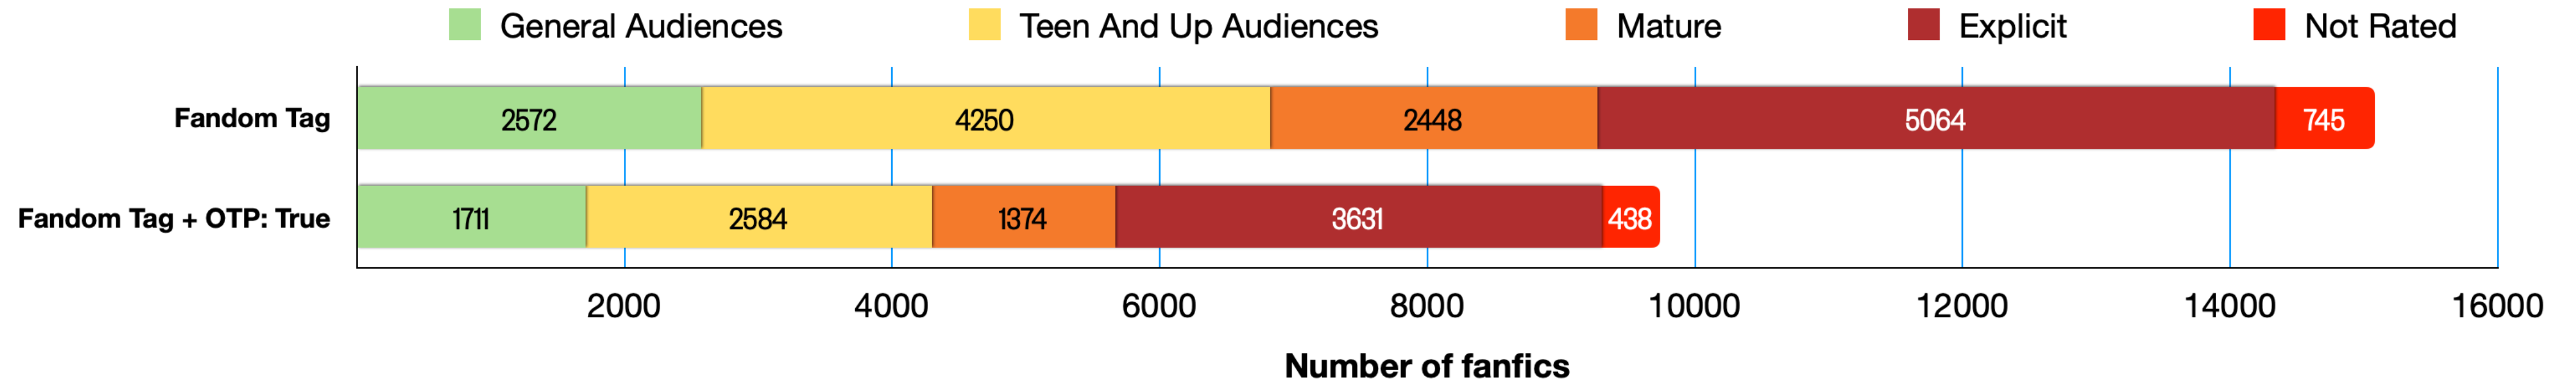

Comparing the Number of Fanfics and Their Ratings Distribution

Whole Fandom Tag vs. Fanfics That Focus on Only One Ship

All fanfics under the OFMD fandom tag on AO3 and their ratings distribution, compared to the fanfics that focus on only one ship (fics filtered with OTP: True).