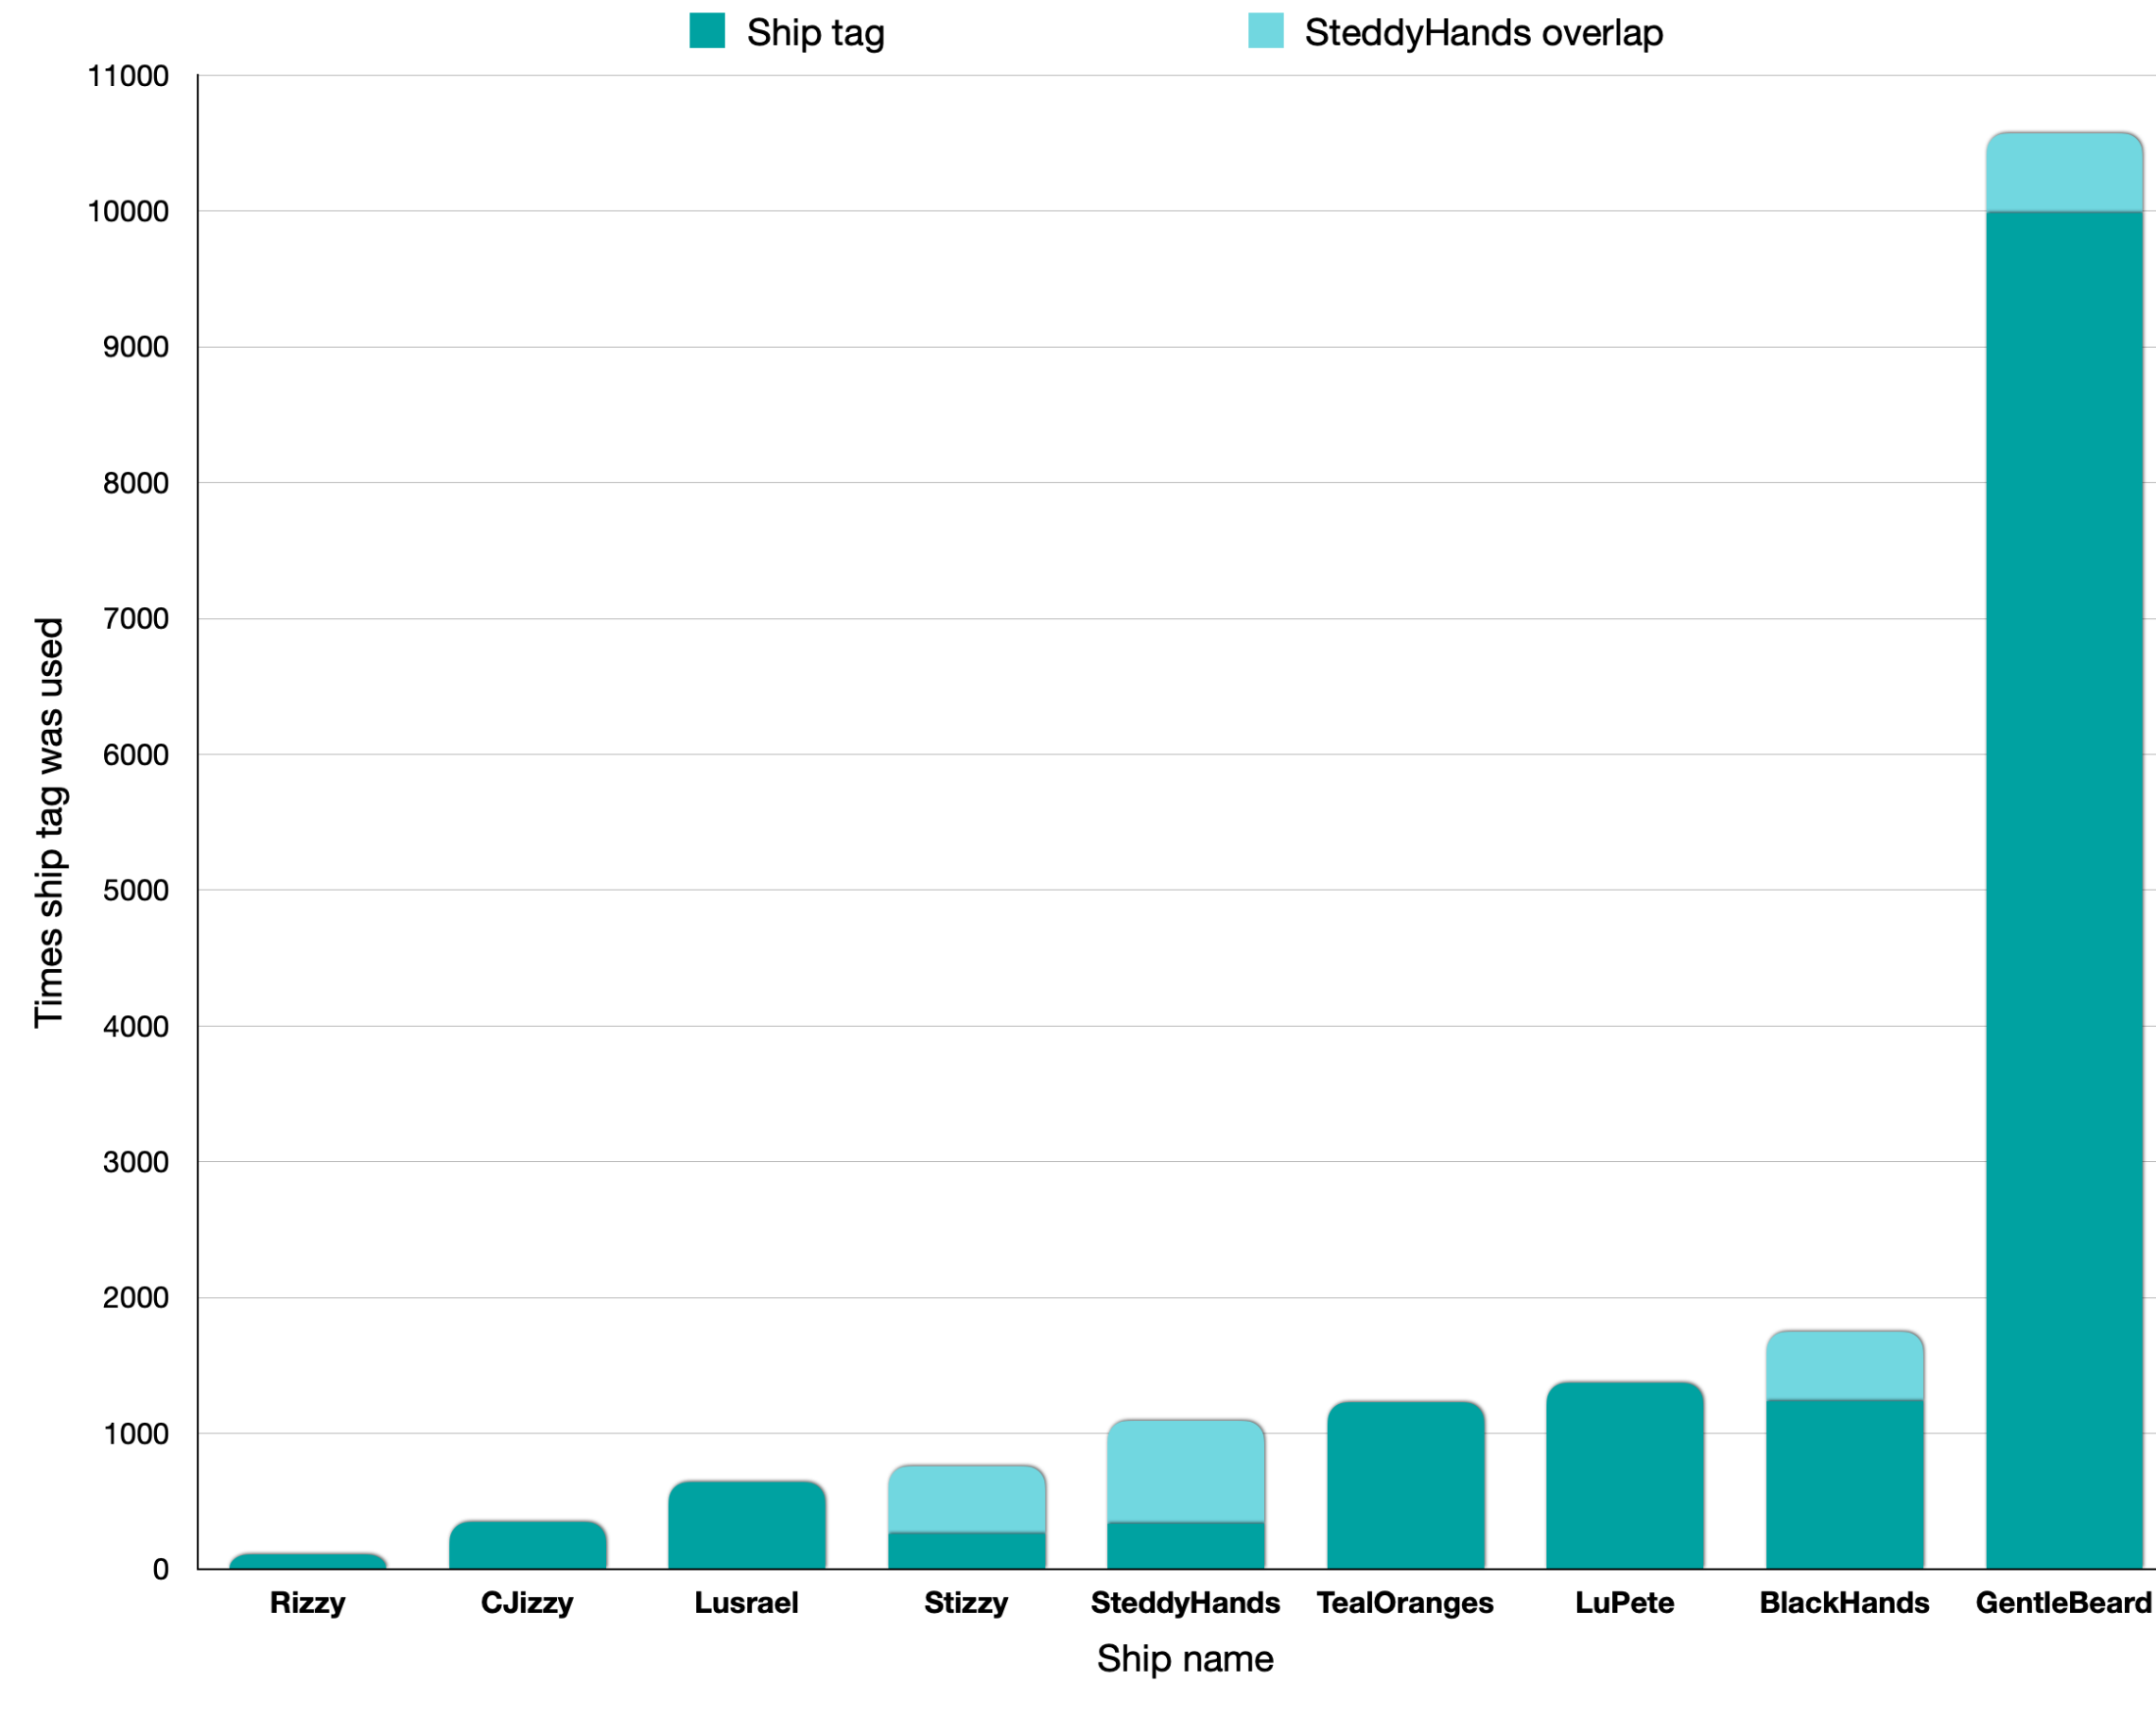

The SteddyHands Overlap

Correcting the Numbers for SteddyHands, GentleBeard, BlackHands and Stizzy

The most frequently tagged OFMD ships on AO3. The total number of times Stizzy, BlackHands and GentleBeard tags are used includes the fics that are also tagged with SteddyHands. Respectively, the total number of fics tagged with SteddyHands includes the fics that are also tagged with at least one of the aforementioned ship tags.

This data does not reveal if the ship in question is the focus of the fic or if it's a minor / background relationship.

[Click here to see the definitions of each ship name.](#)