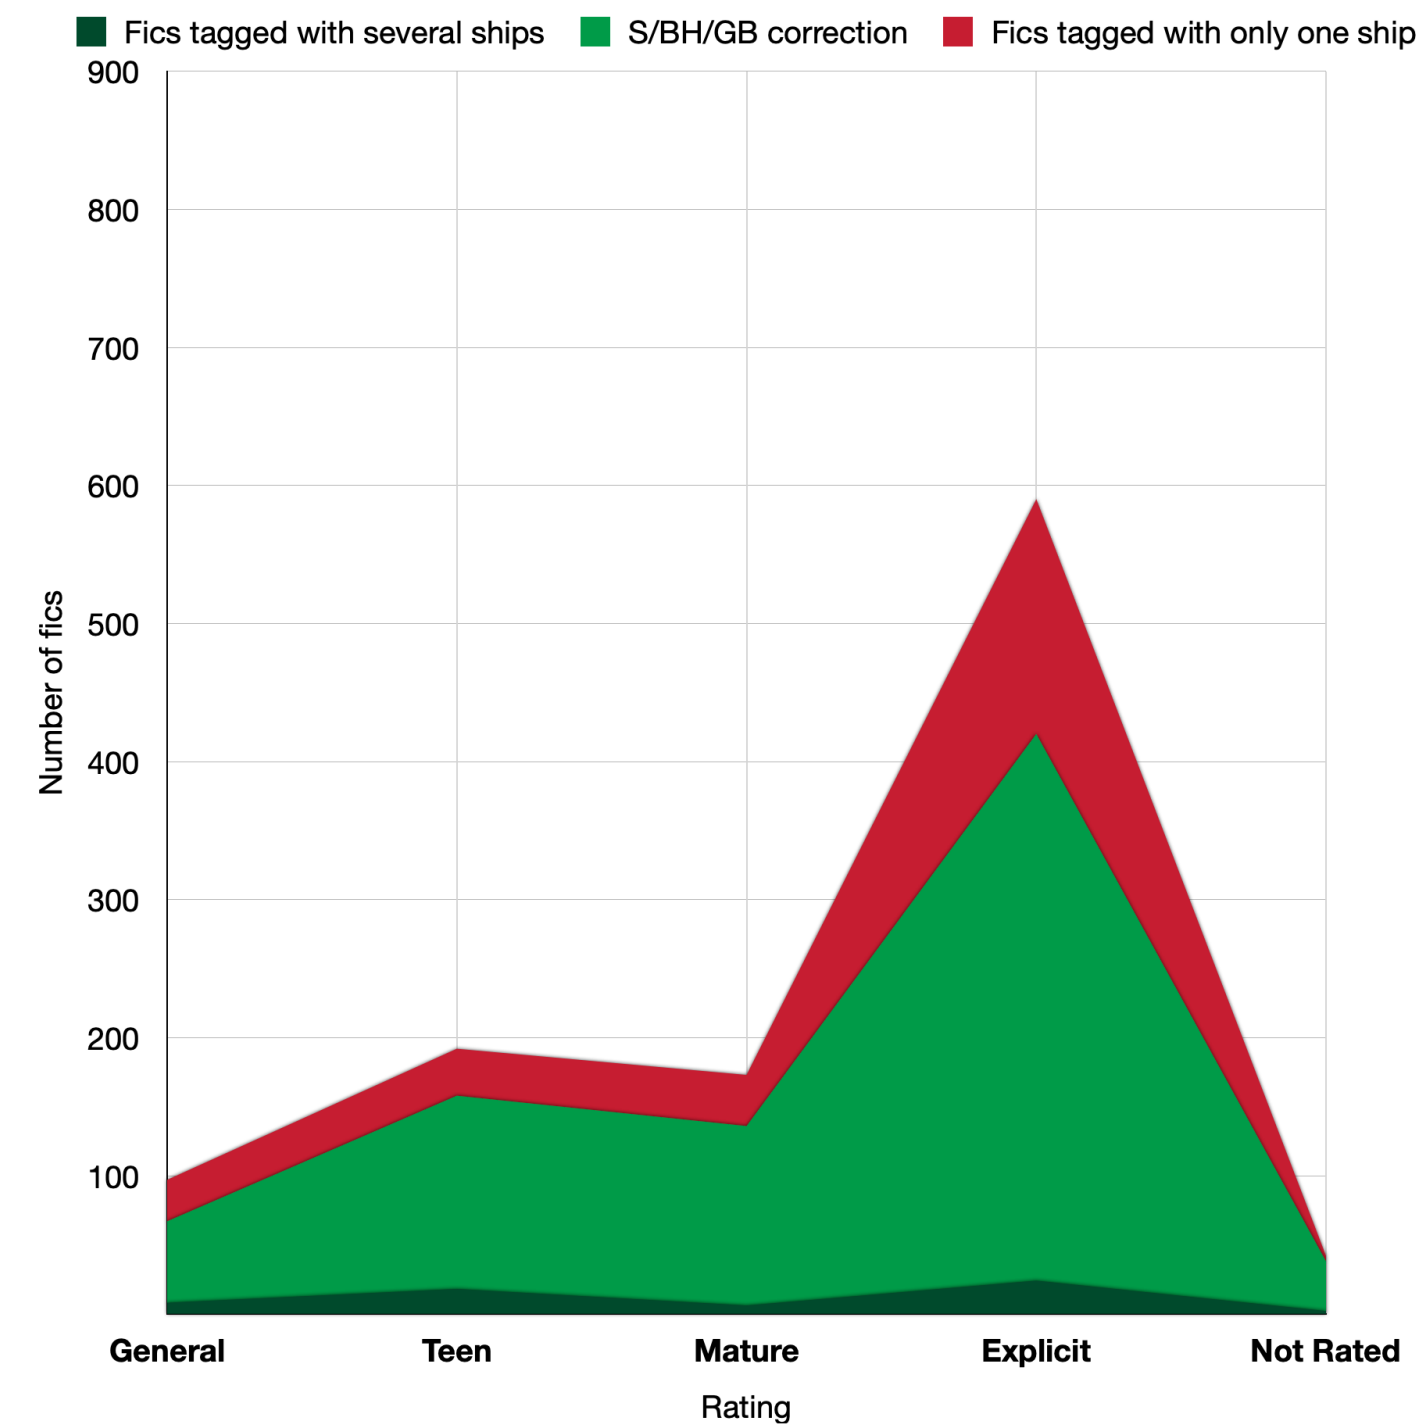

SteddyHands