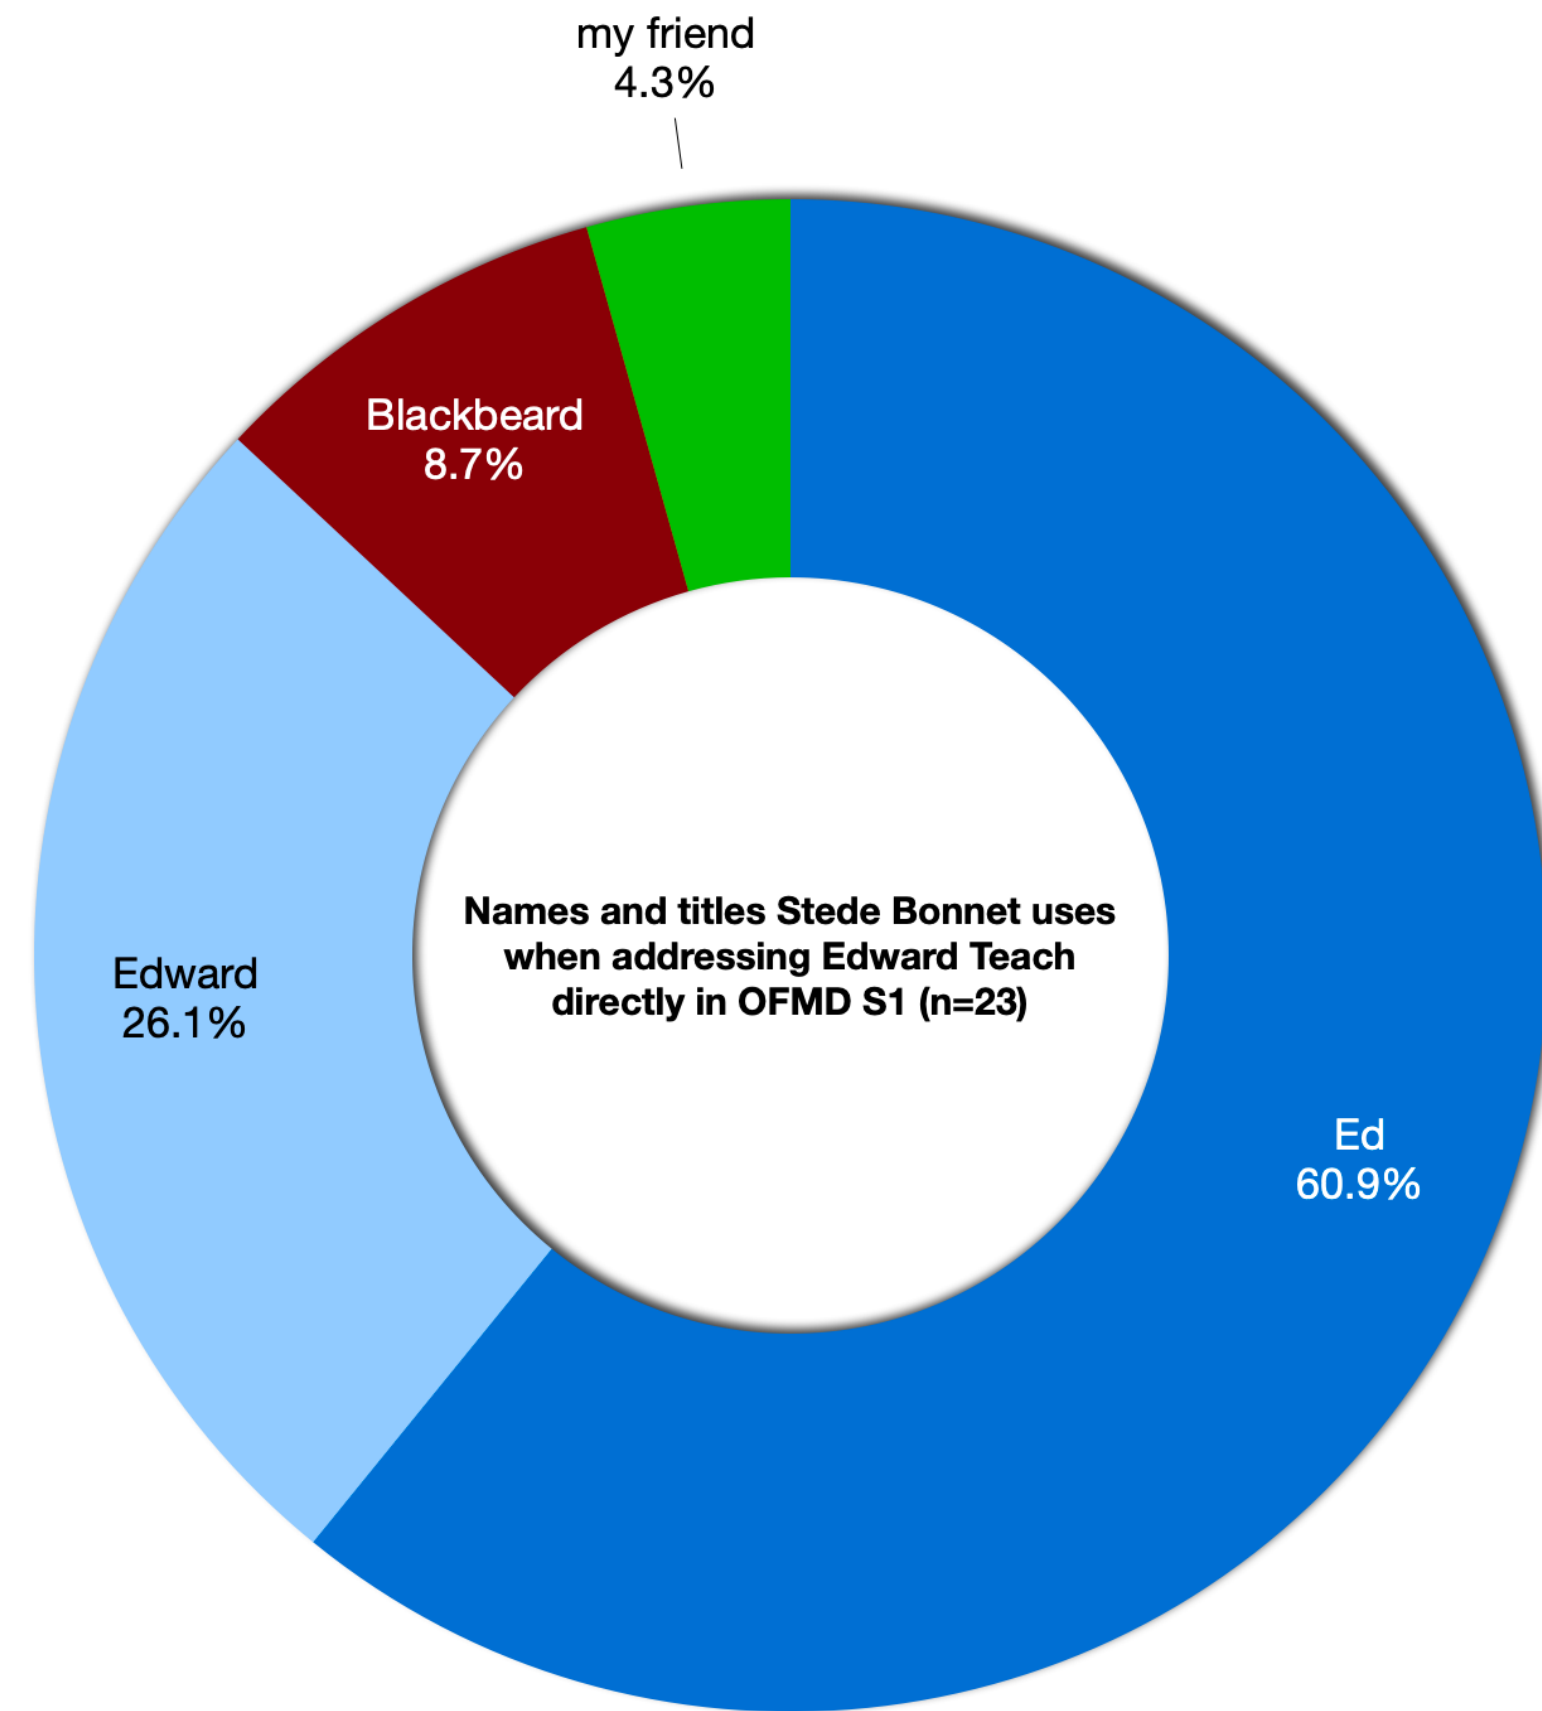

Stede addressing Edward directly