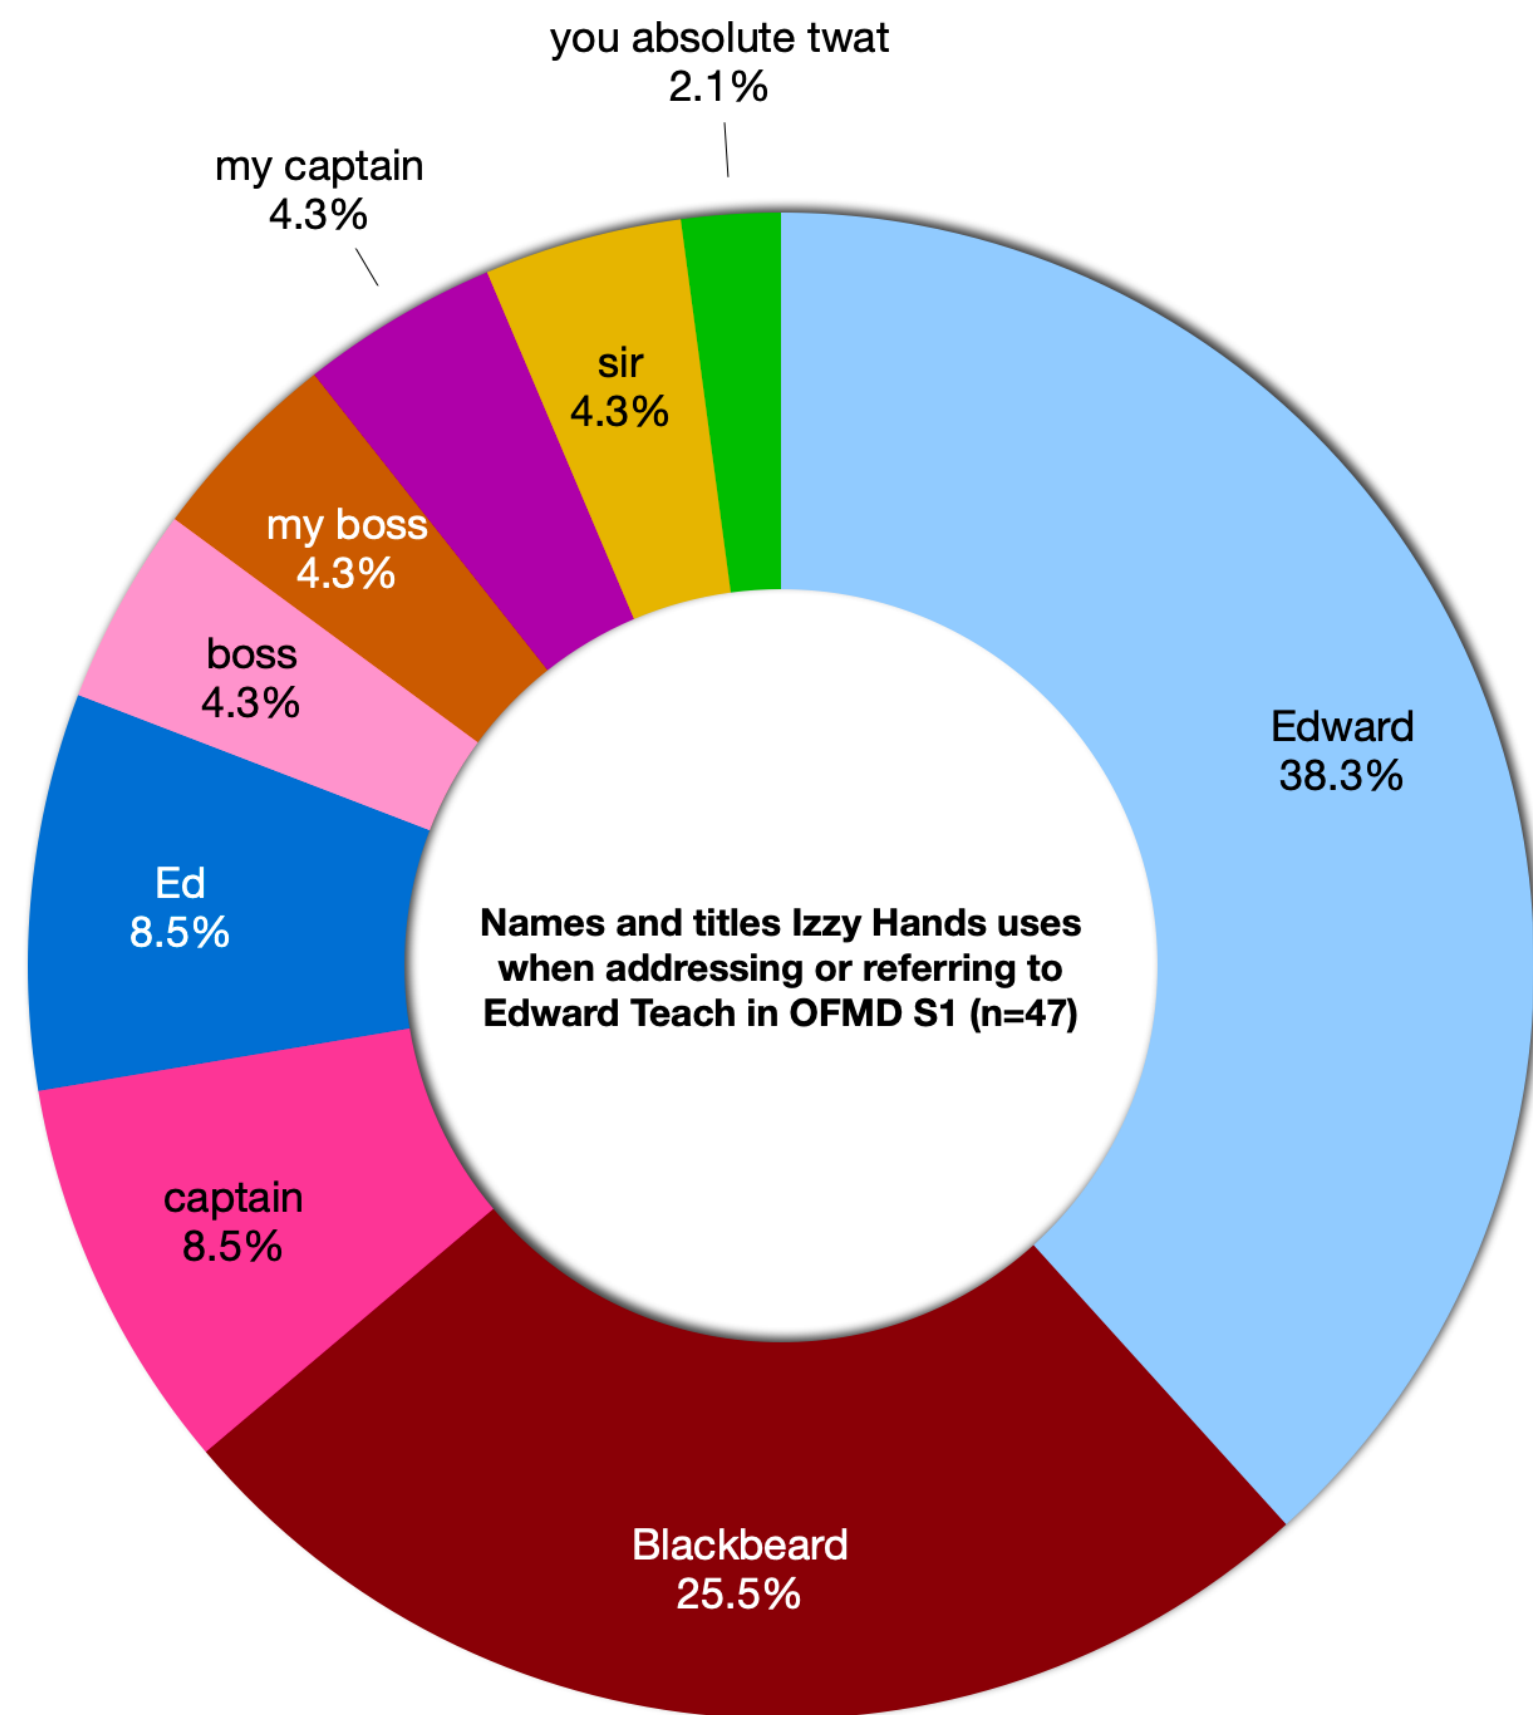

Izzy addressing or referring to Edward

All 47 times Izzy either addresses Edward directly or refers to him in the first season of Our Flag Means Death ([watch video](#)*).

* The video does not contain the two times Izzy calls him "sir".

How Izzy Hands addresses or refers to Edward Teach in OFMD season 1 (episodes where name or title is used)