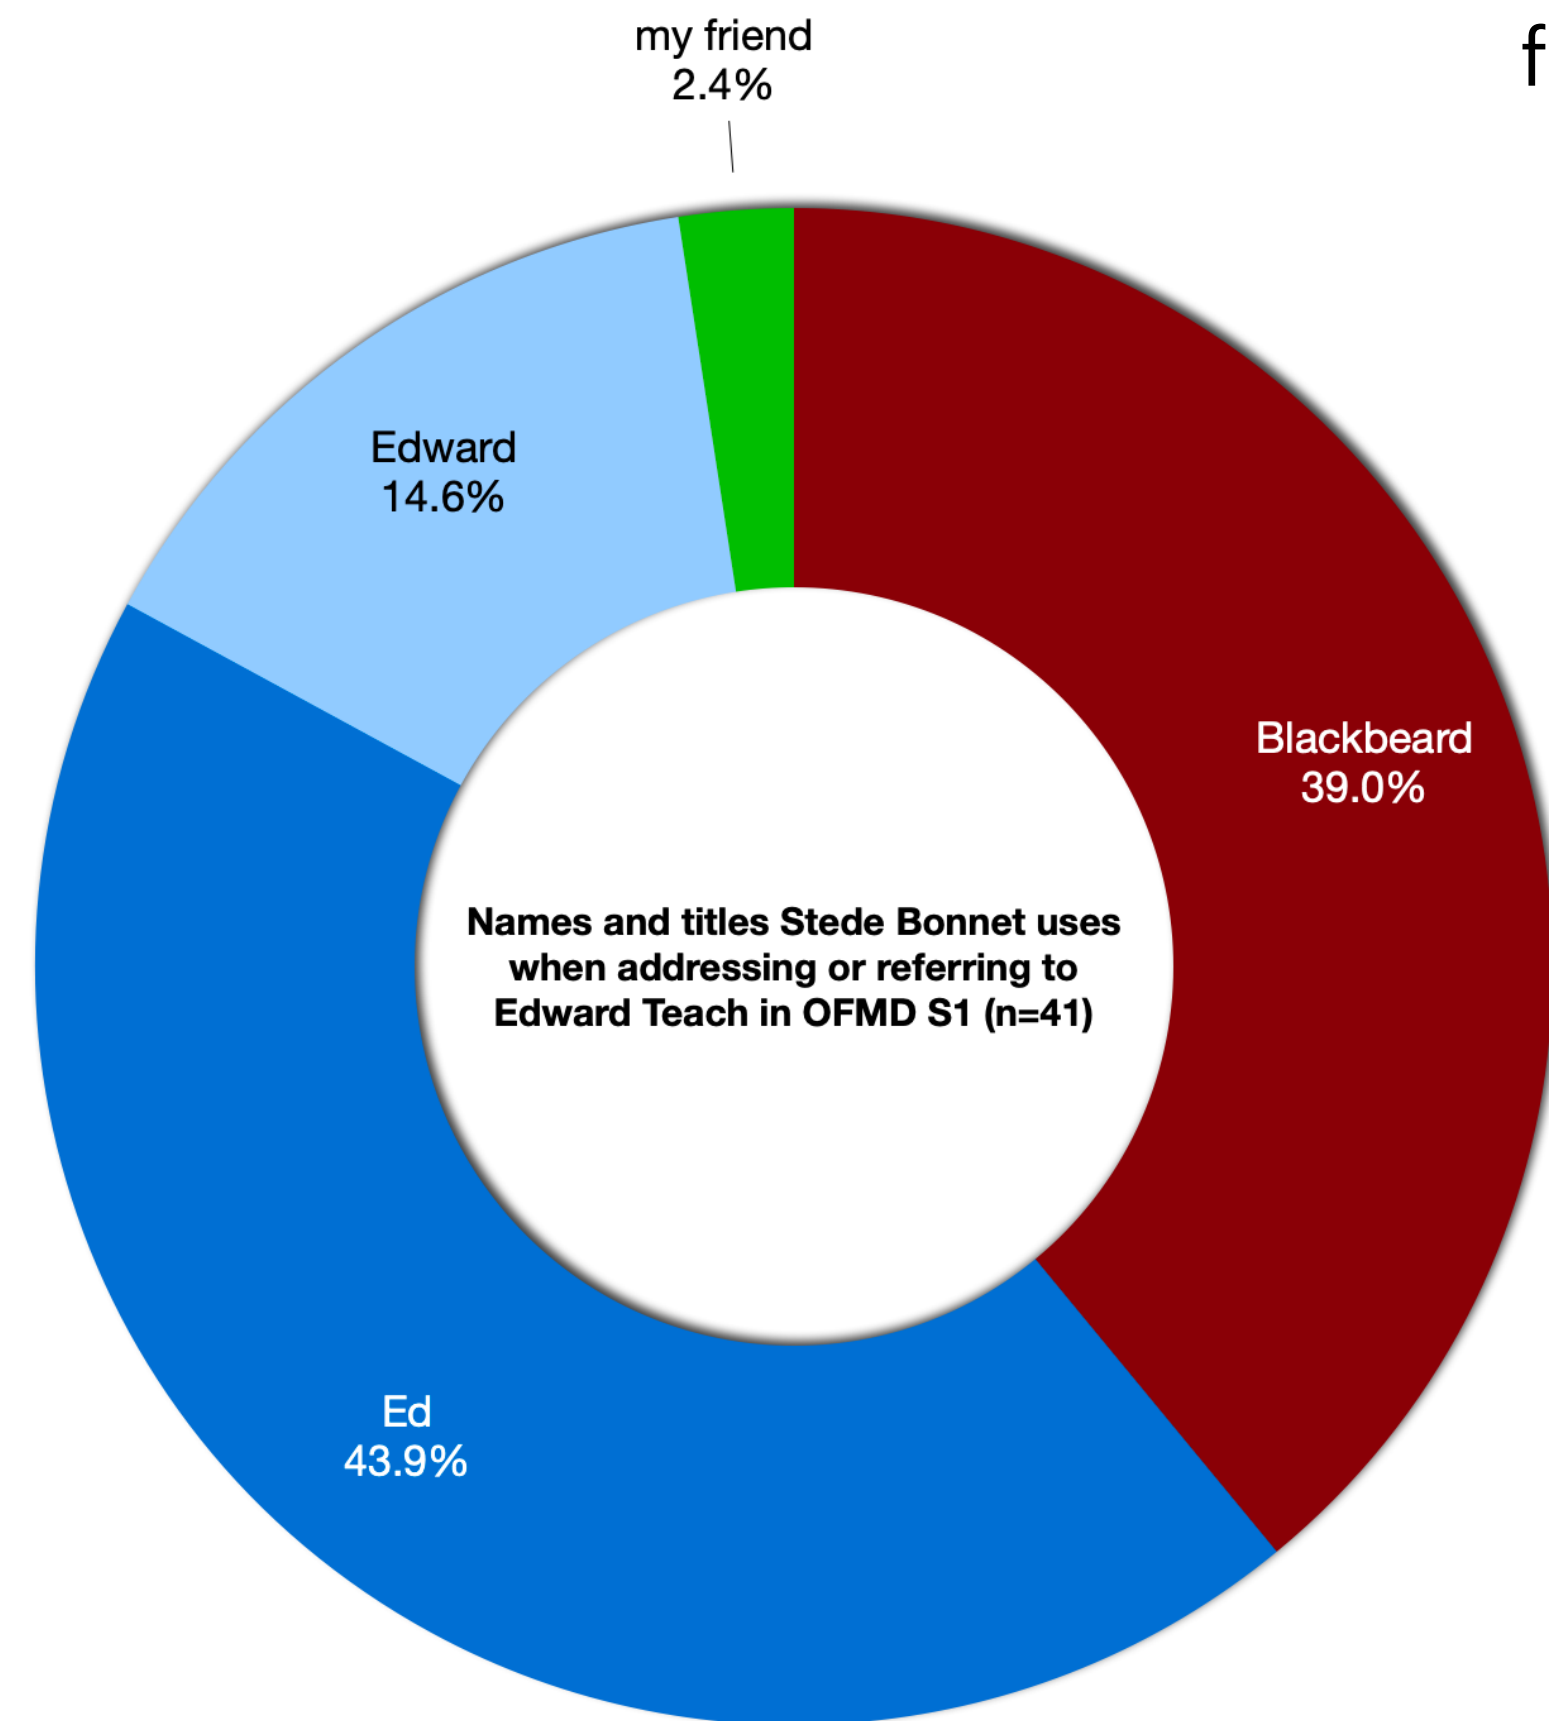

Stede addressing or referring to Edward

All 41 times Stede either addresses Edward directly or refers to him in the first season of Our Flag Means Death ([watch video](#)).