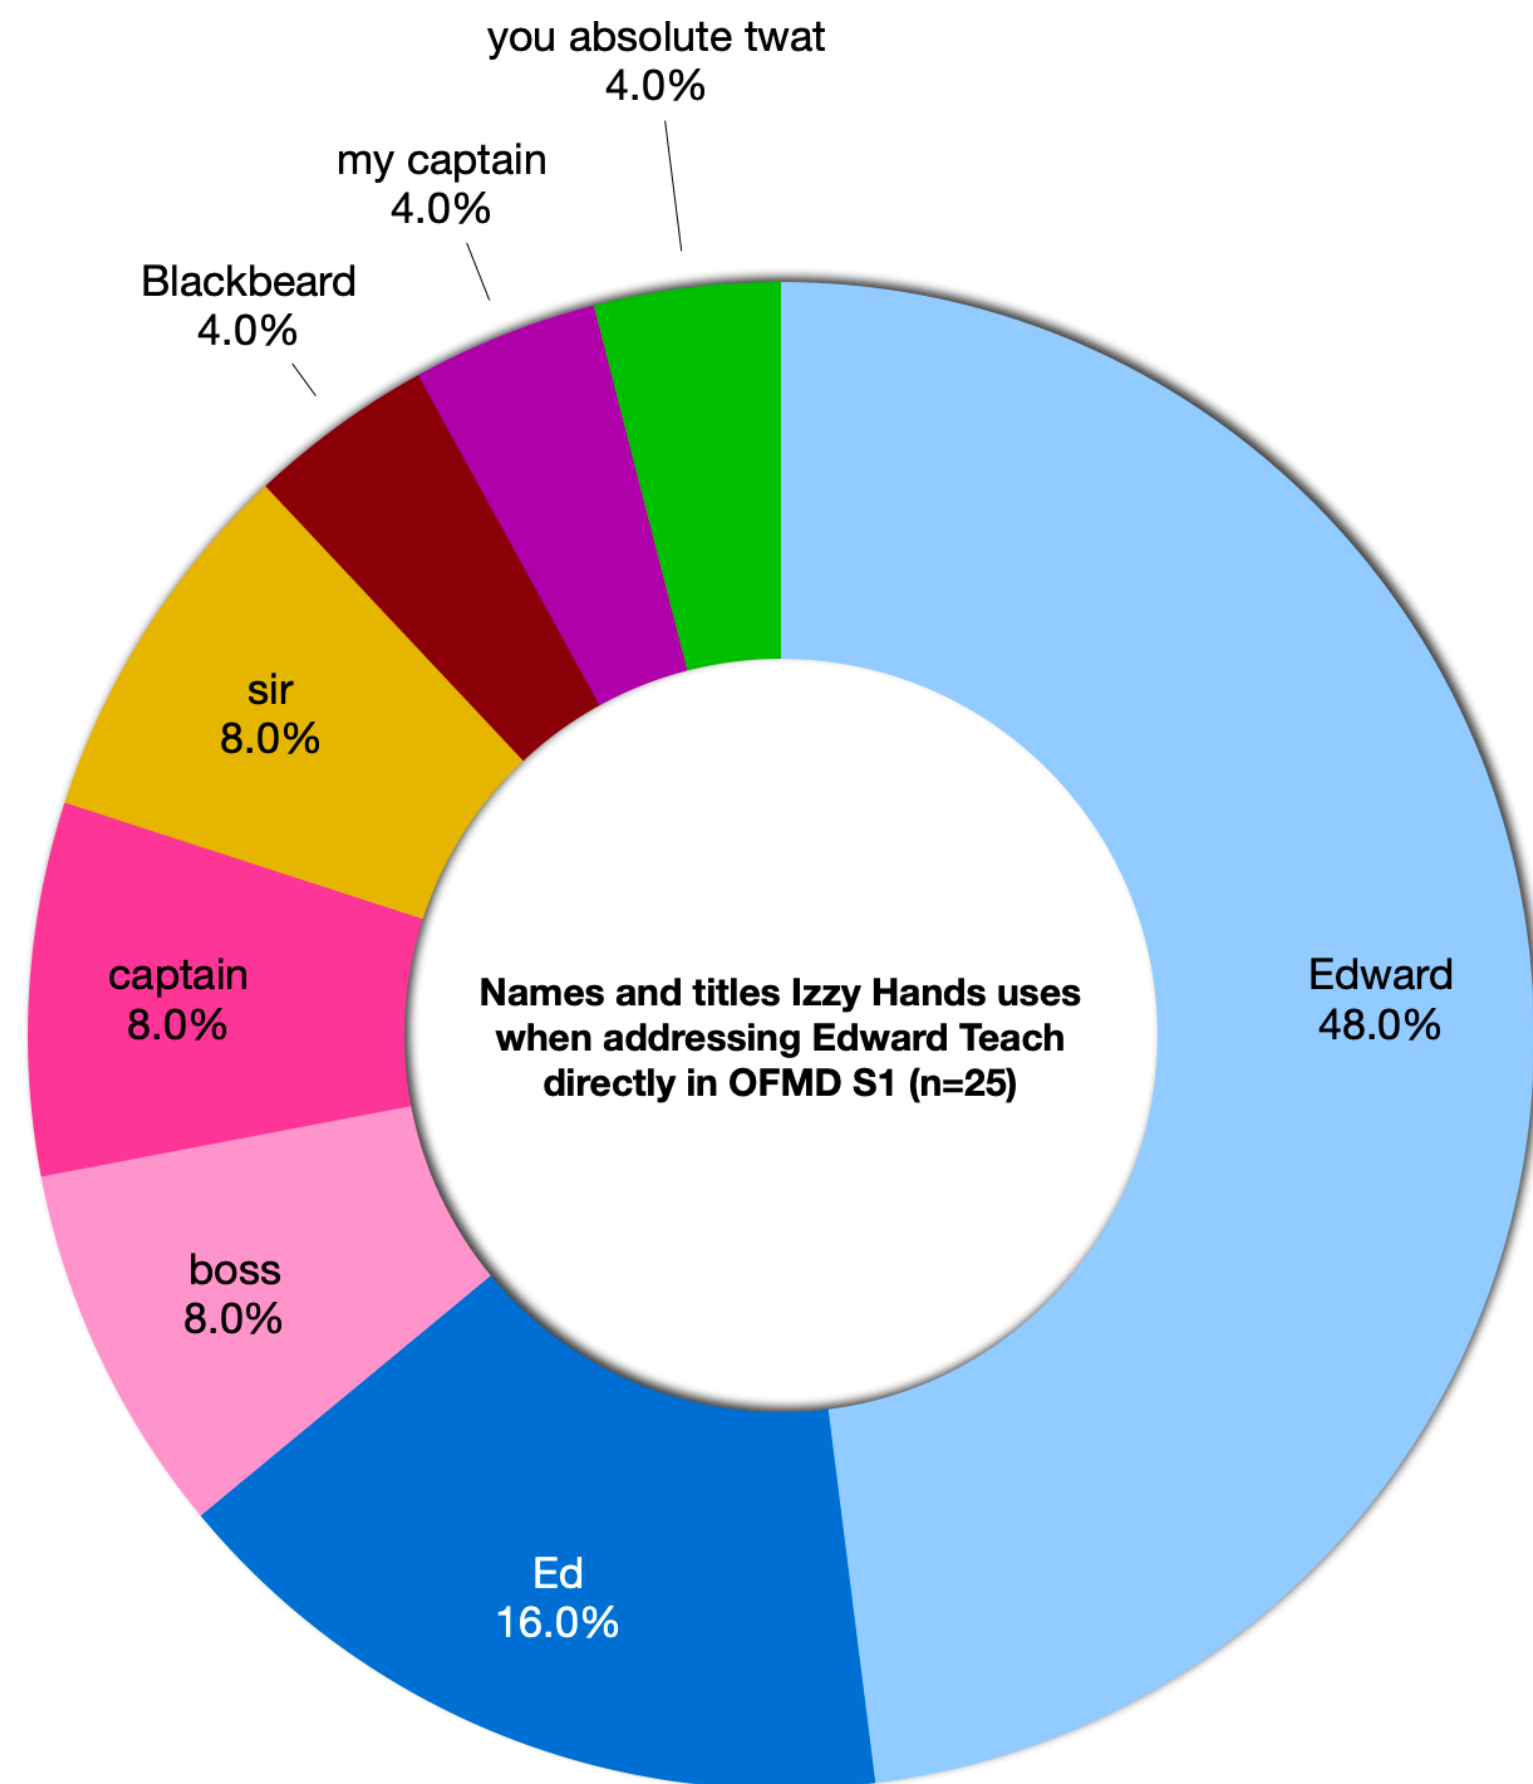

# Izzy addressing Edward directly

All 25 times Izzy addresses Edward directly in the first season of Our Flag Means Death ([watch video](#)\*).

\* The video does not contain the two times Izzy calls him "sir".