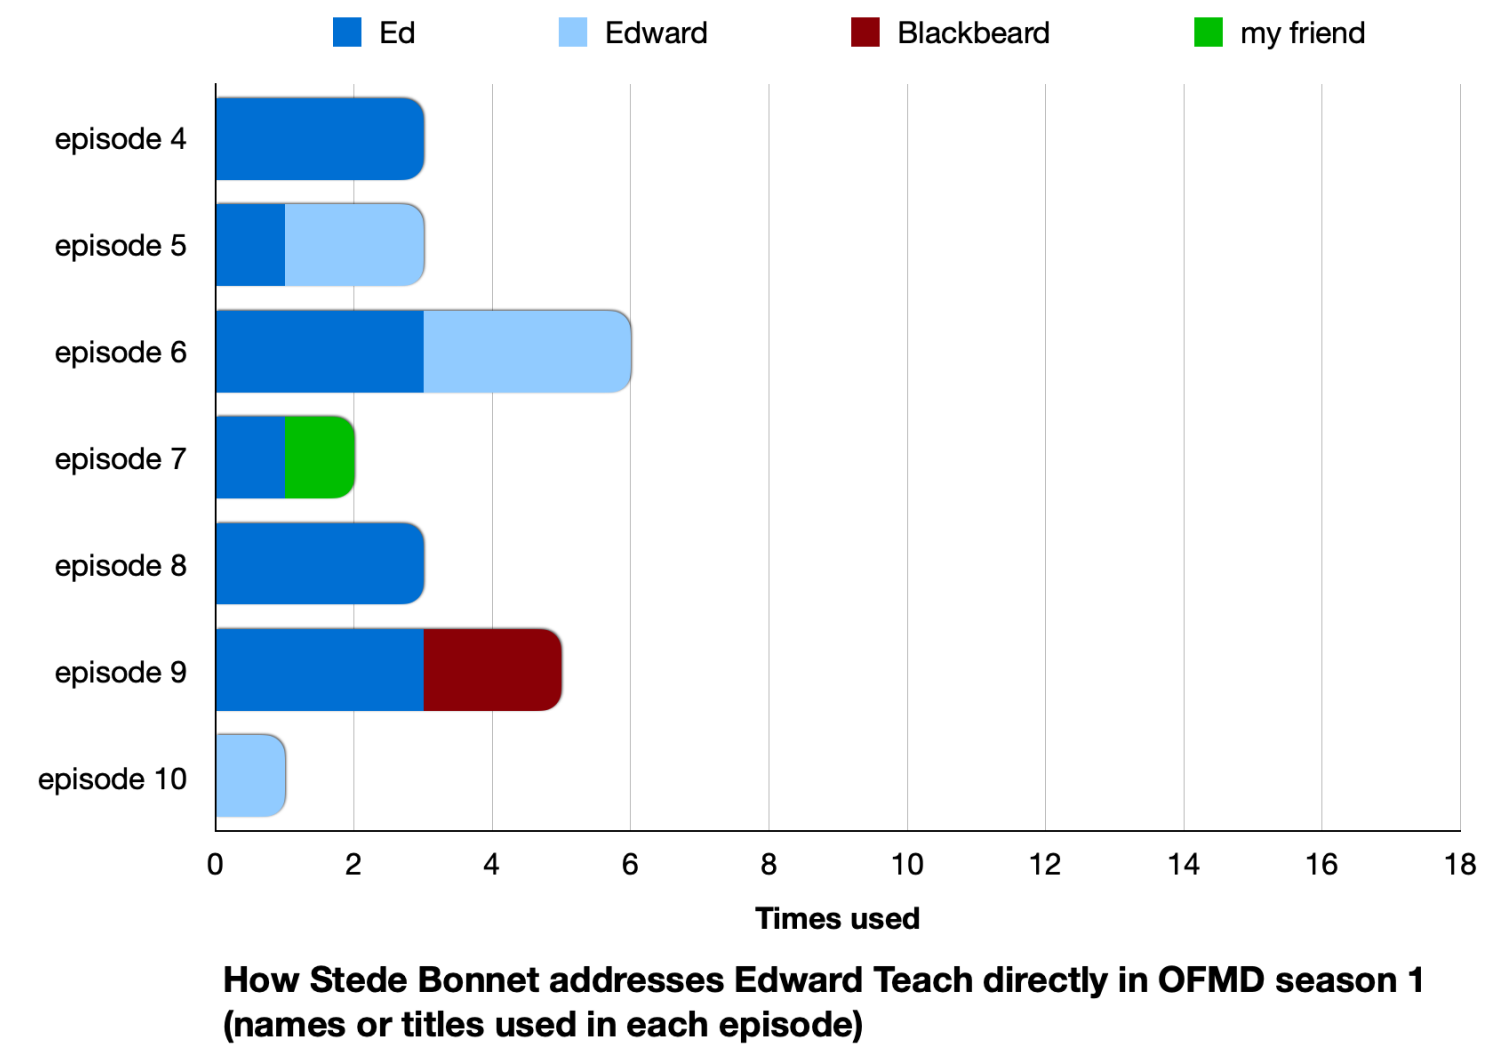

Stede addressing Edward directly