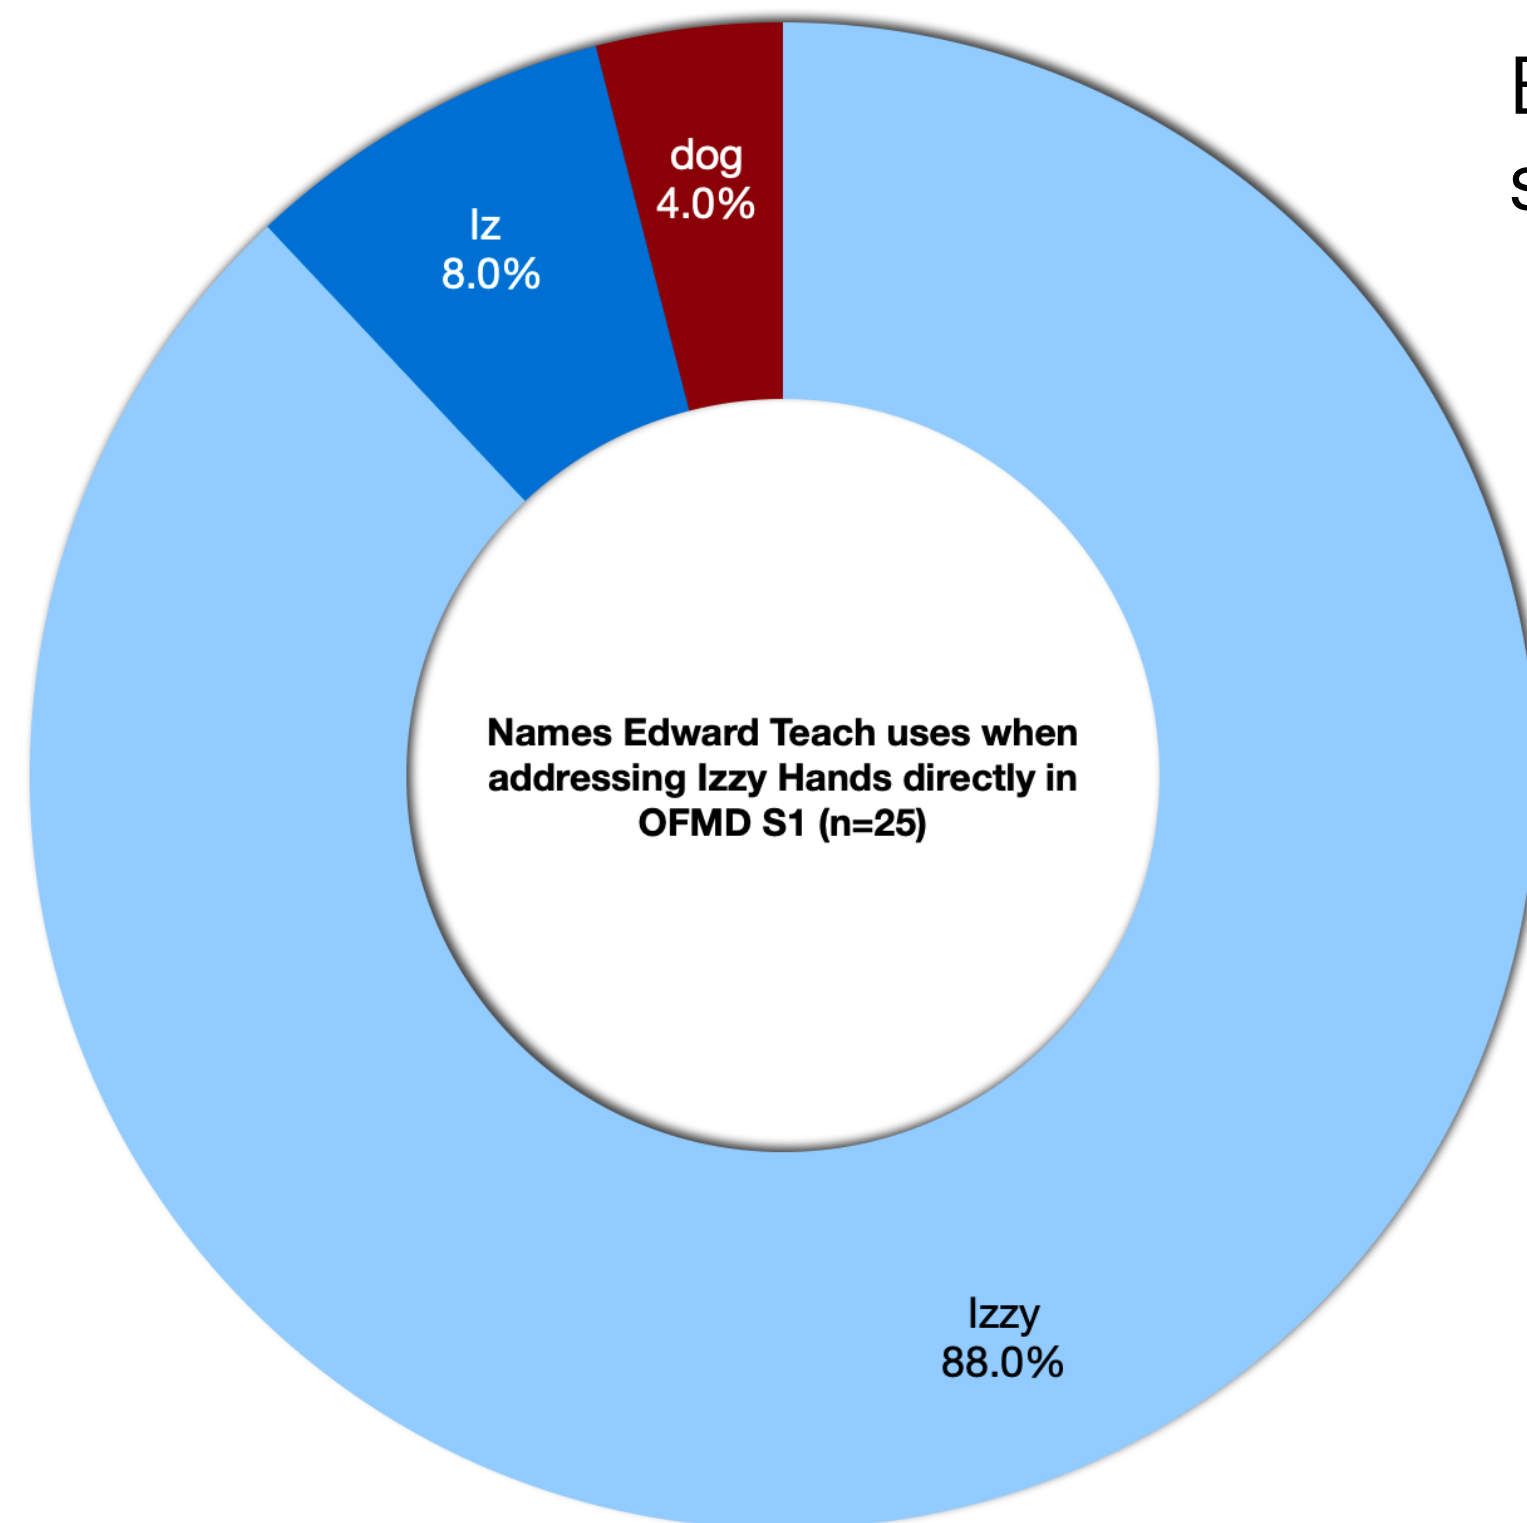

Edward addressing Izzy directly

All 25 times Edward addresses Izzy directly in the first season of Our Flag Means Death ([watch video](#)).

Bonus: Every time Edward and Izzy address each other directly in the first season of Our Flag Means Death ([watch video](#)).

How Edward Teach addresses Izzy Hands directly in OFMD season 1 (names used in each episode)