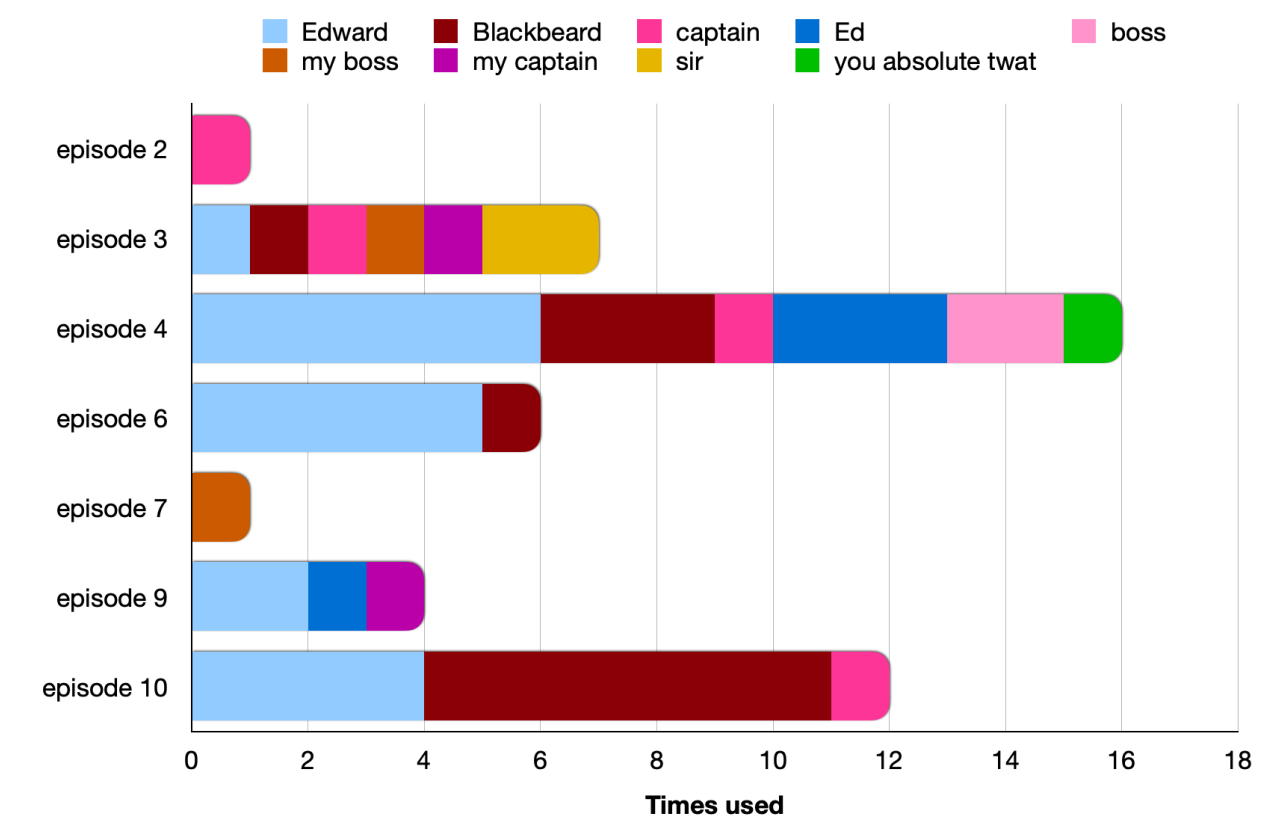

How Izzy Hands addresses or refers to Edward Teach in OFMD season 1 (names or titles used in each episode)