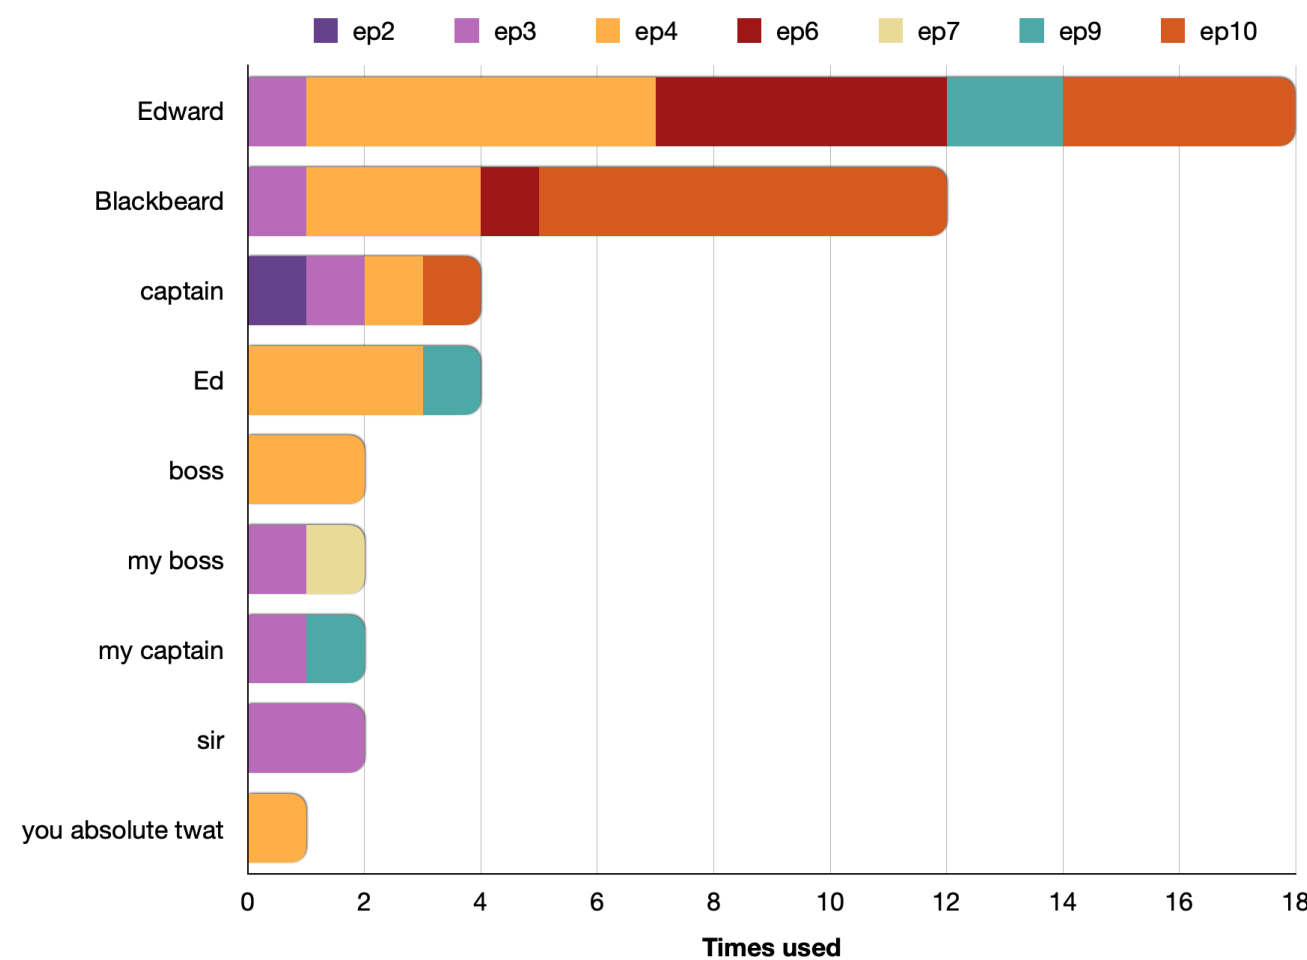

# NAMES AND TITLES IZZY AND STEDE USE FOR EDWARD

IN SEASON 1 OF

Our **Flag**  
means  
**Death**

BONUS: NAMES AND TITLES EDWARD USES FOR IZZY

Data collected by [Tikli](#)

# The Different Names and Titles Used

in Our Flag Means Death (S1) when:

- Izzy Hands refers to Edward Teach or addresses him directly
- Stede Bonnet refers to Edward Teach or addresses him directly
- Edward Teach addresses Izzy Hands directly

# Izzy addressing or referring to Edward

All 47 times Izzy either addresses Edward directly or refers to him in the first season of Our Flag Means Death ([watch video](#)\*).

\* The video does not contain the two times Izzy calls him "sir".