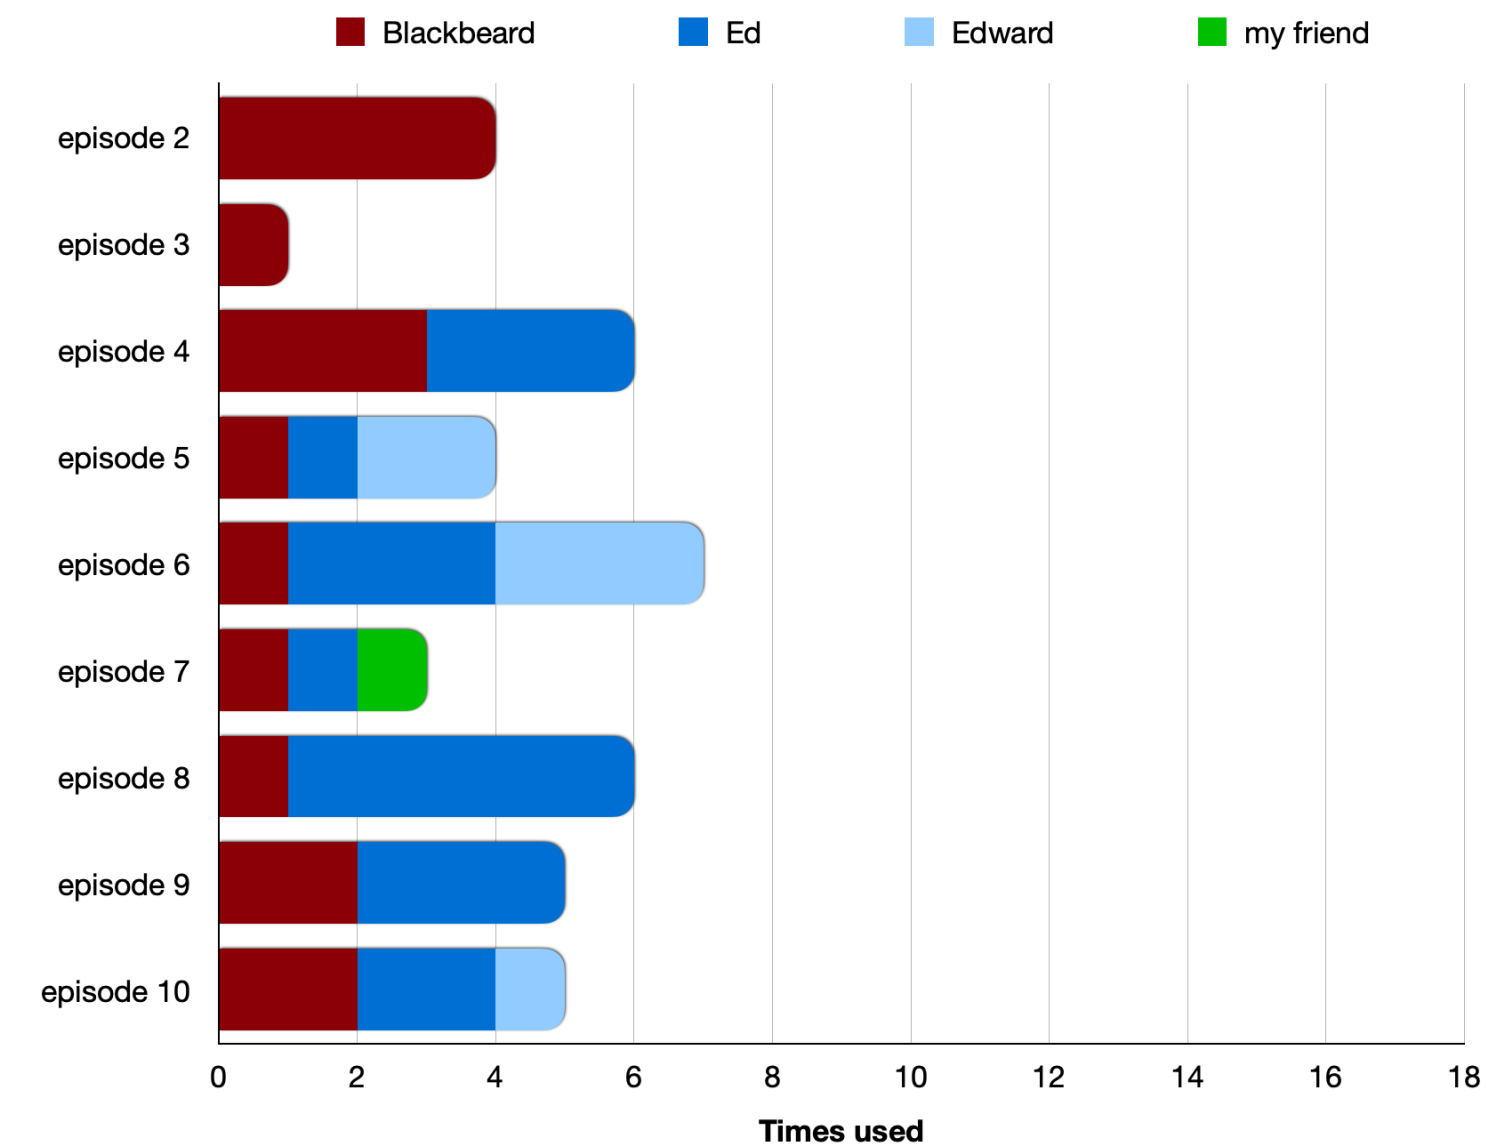

# Izzy addressing Edward directly

All 25 times Izzy addresses Edward directly in the first season of Our Flag Means Death ([watch video](#)\*).

\* The video does not contain the two times Izzy calls him "sir".

# Stede addressing or referring to Edward

All 41 times Stede either addresses Edward directly or refers to him in the first season of Our Flag Means Death ([watch video](#)).