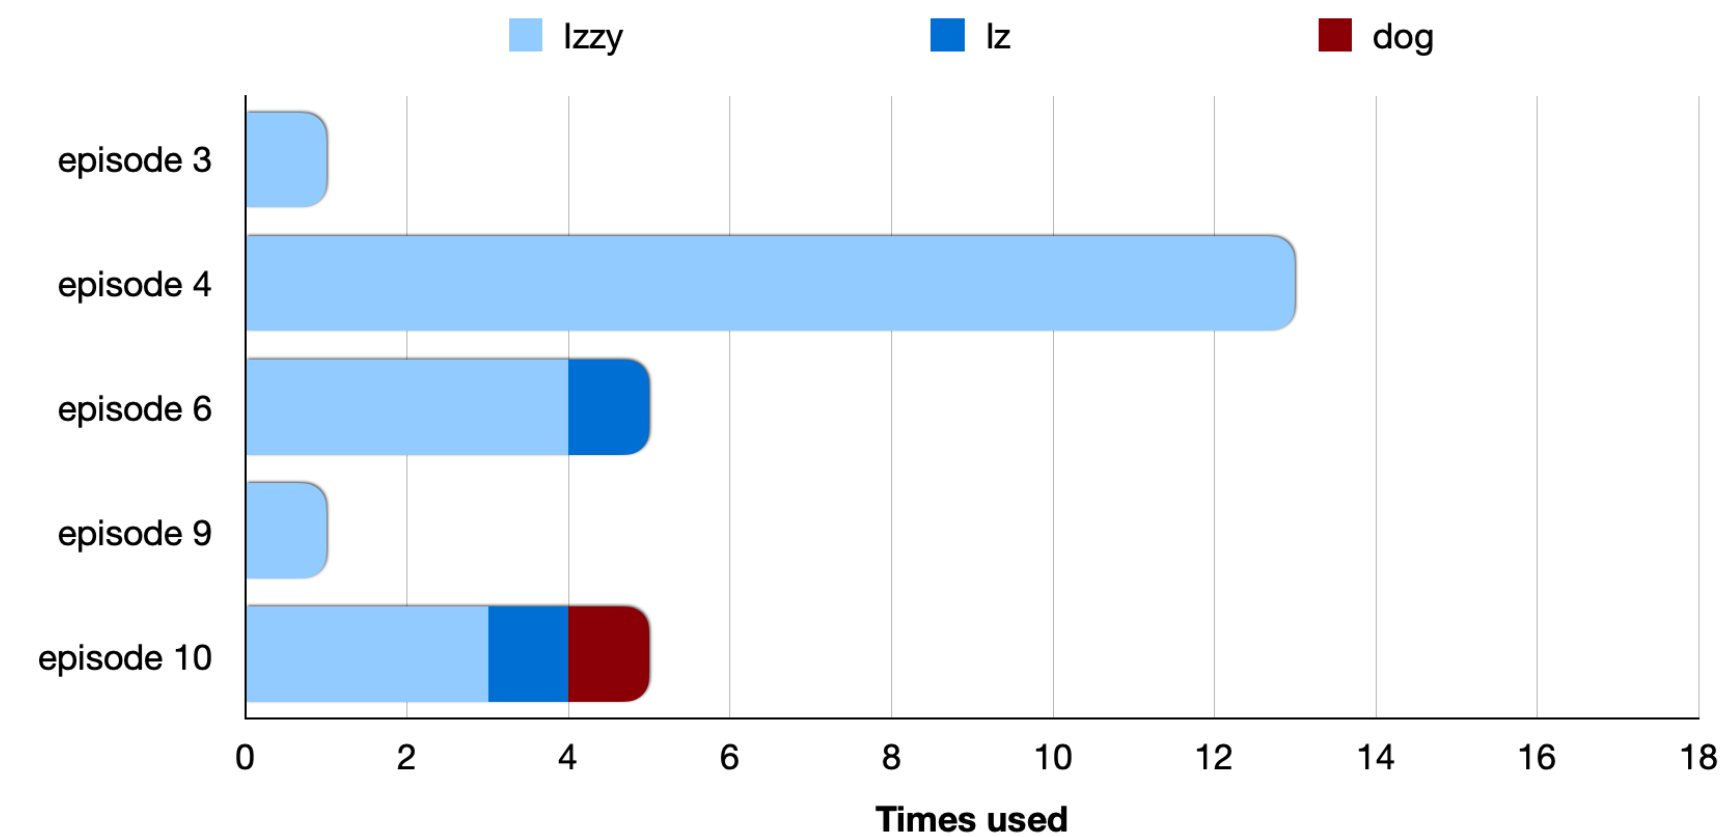

Edward addressing Izzy directly

All 25 times Edward addresses Izzy directly in the first season of Our Flag Means Death ([watch video](#)).

Bonus: Every time Edward and Izzy address each other directly in the first season of Our Flag Means Death ([watch video](#)).

How Edward Teach addresses Izzy Hands directly in OFMD season 1 (names used in each episode)