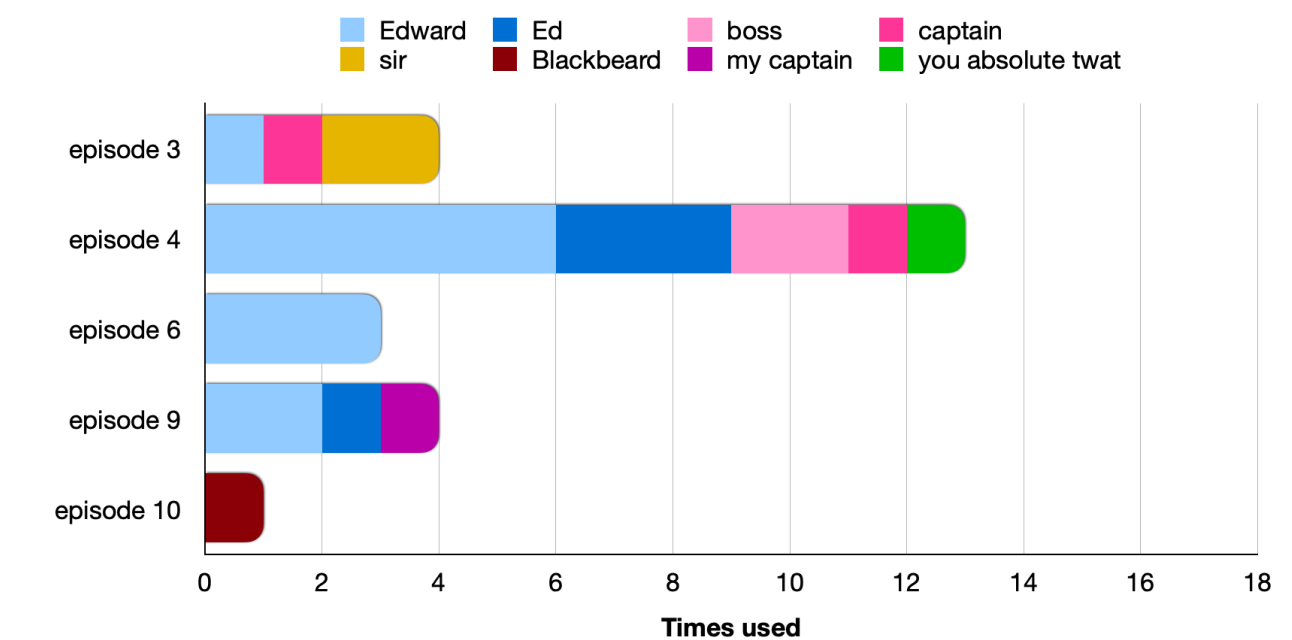

# Izzy addressing Edward directly

All 25 times Izzy addresses Edward directly in the first season of Our Flag Means Death ([watch video](#)\*).

\* The video does not contain the two times Izzy calls him "sir".