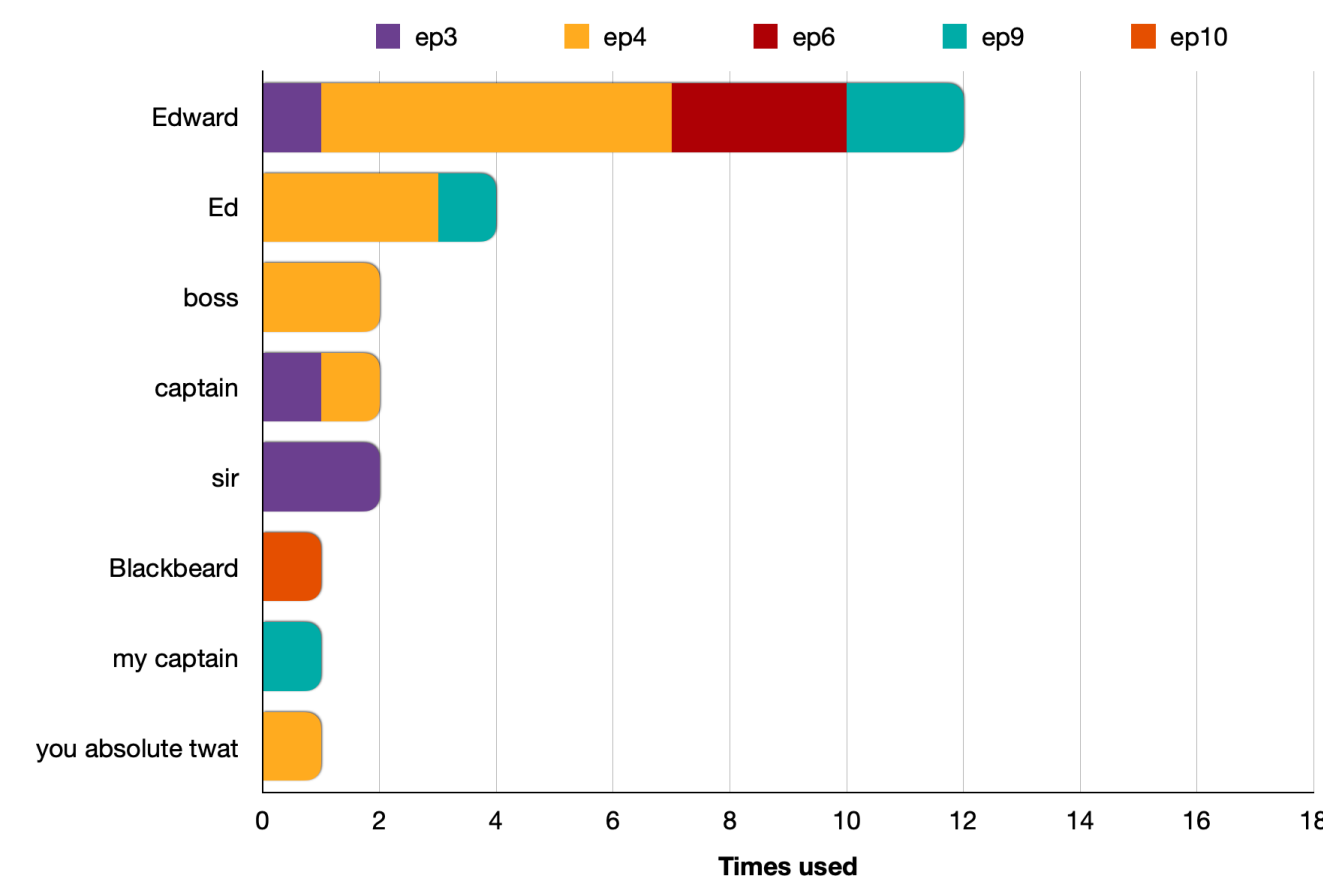

# Izzy addressing Edward directly

All 25 times Izzy addresses Edward directly in the first season of Our Flag Means Death ([watch video](#)\*).

\* The video does not contain the two times Izzy calls him "sir".